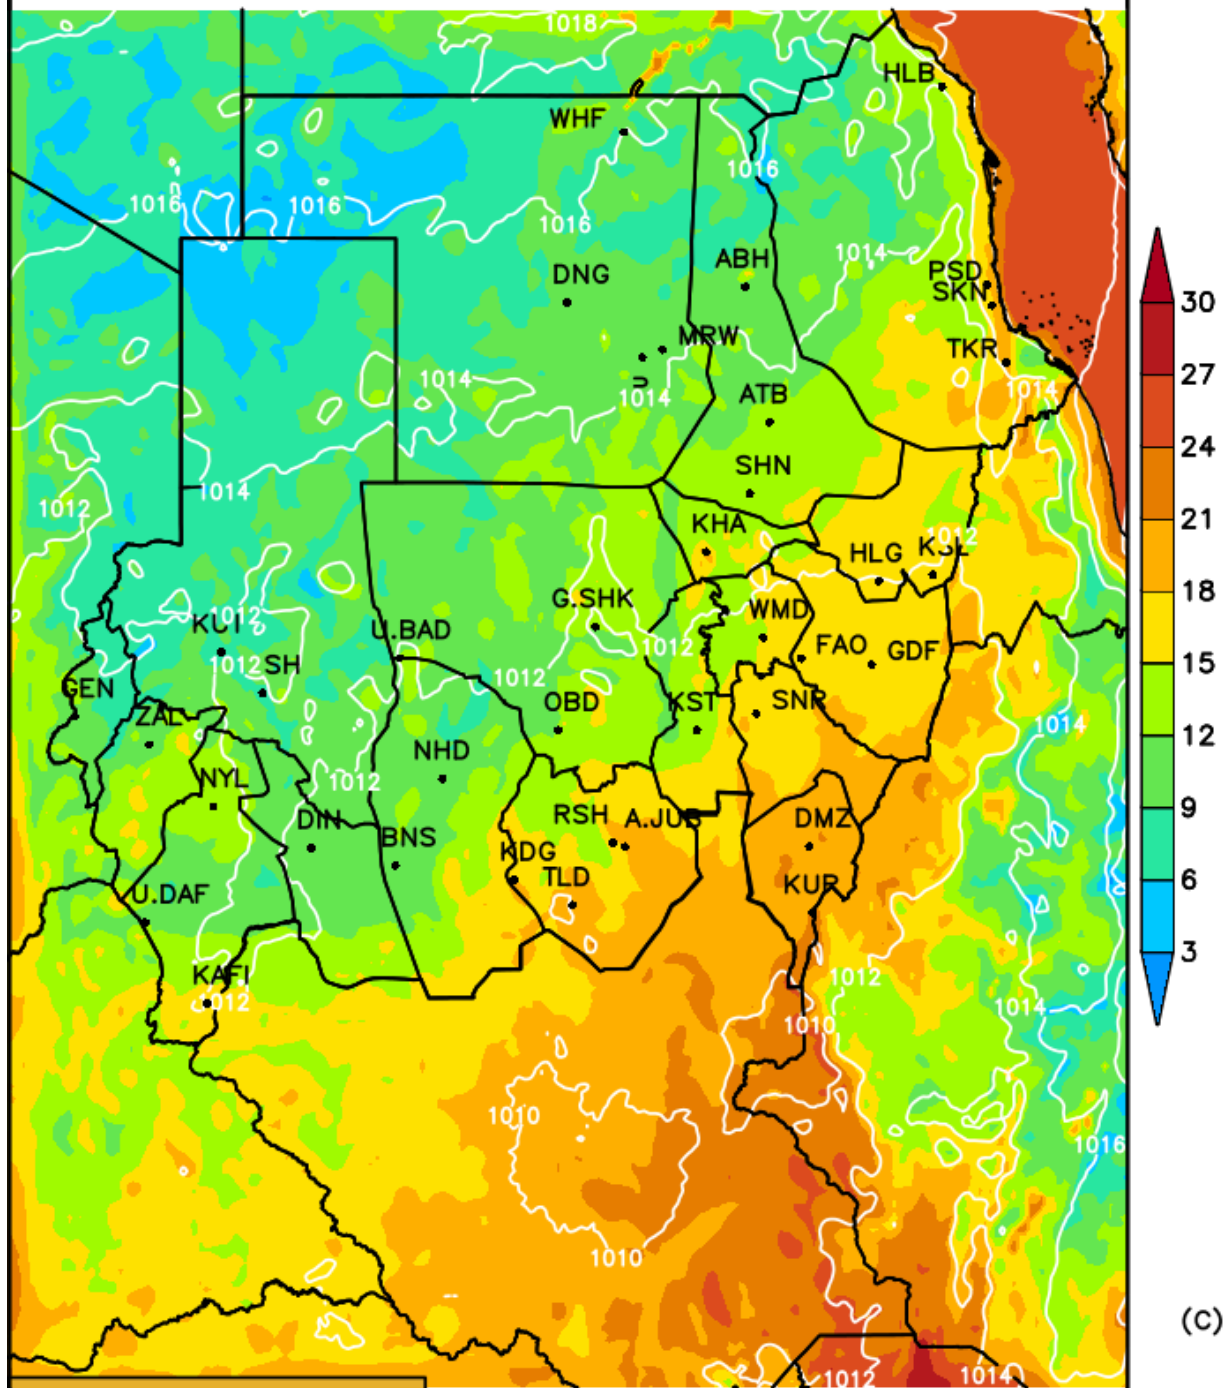

مخرجات (WRF_ EMS)

درجات الحرارة الصغرى المتوقعة

خلال الفترة

(11 - 13) يناير 2018م

Init Wed 10 JAN 00:00Z
Fcst Thu 11 JAN 04:00Z

MINIMUM TEMPERATURE [C] (shaded)

SLP [hPa] (contours)

(C)

Init Wed 10 JAN 00:00Z
Fcst Fri 12 JAN 04:00Z

MINIMUM TEMPERATURE [C] (shaded)

SLP [hPa] (contours)

Init Wed 10 JAN 00:00Z
Fcst Sat 13 JAN 04:00Z

MINIMUM TEMPERATURE [C] (shaded)

SLP [hPa] (contours)

(C)