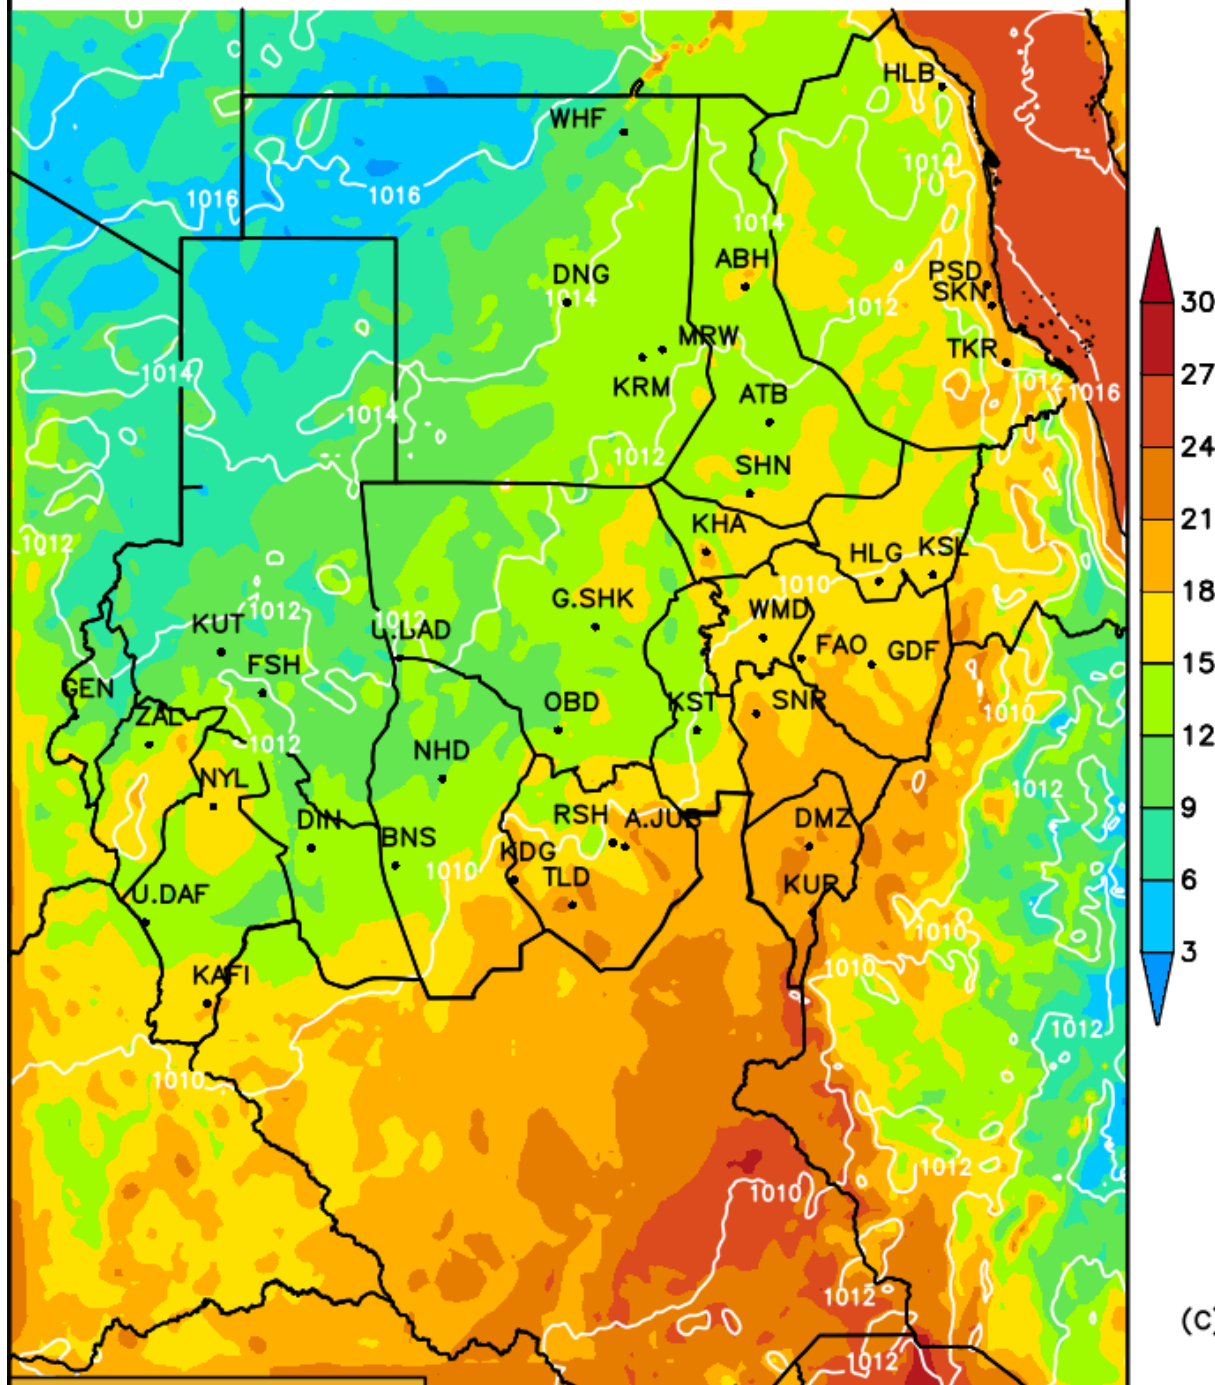

مخرجات (WRF_ EMS)

درجات الحرارة الصغرى المتوقعة

خلال الفترة

(11 - 13) يناير 2018م

Init Wed 10 JAN 00:00Z
Fcst Thu 11 JAN 04:00Z

MINIMUM TEMPERATURE [C] (shaded)

SLP [hPa] (contours)

(C)

Init Wed 10 JAN 00:00Z
Fcst Fri 12 JAN 04:00Z

MINIMUM TEMPERATURE [C] (shaded)

SLP [hPa] (contours)

Init Wed 10 JAN 00:00Z
Fcst Sat 13 JAN 04:00Z

MINIMUM TEMPERATURE [C] (shaded)

SLP [hPa] (contours)

(C)