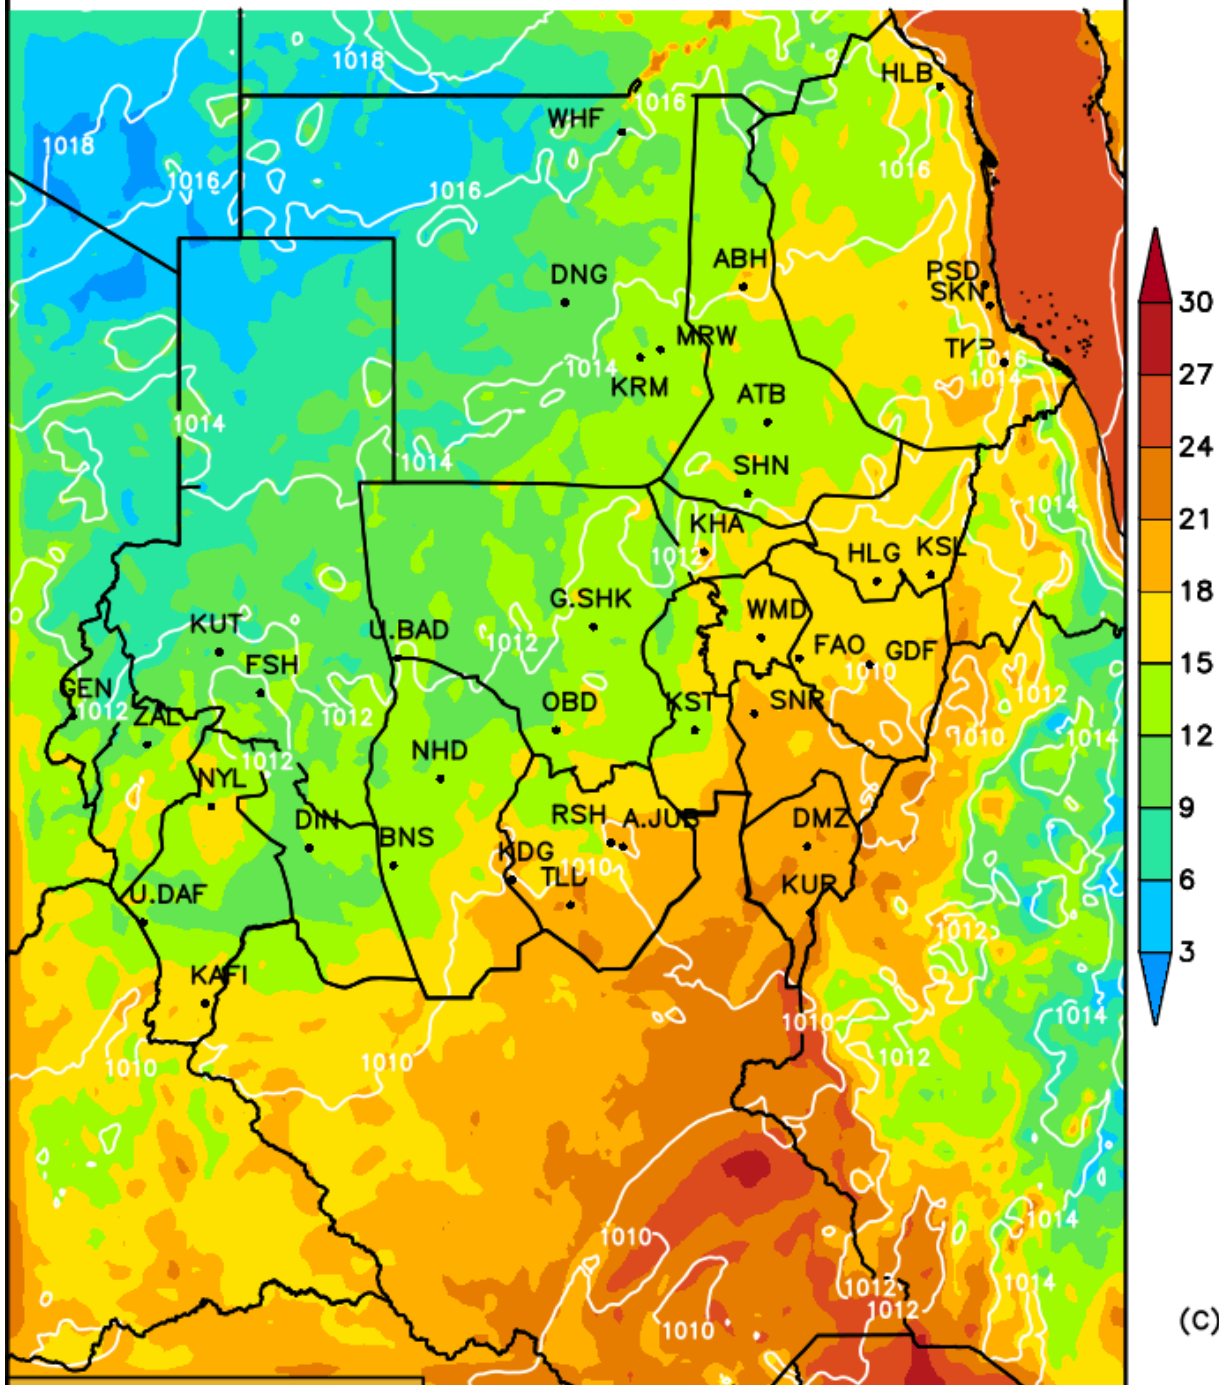

مخرجات (WRF_ EMS)

درجات الحرارة الصغرى المتوقعة

خلال الفترة

(11 - 13) يناير 2018م

Init Wed 10 JAN 00:00Z
Fcst Thu 11 JAN 04:00Z

MINIMUM TEMPERATURE [C] (shaded)

SLP [hPa] (contours)

(C)

Init Wed 10 JAN 00:00Z
Fcst Fri 12 JAN 04:00Z

MINIMUM TEMPERATURE [C] (shaded)

SLP [hPa] (contours)

Init Wed 10 JAN 00:00Z
Fcst Sat 13 JAN 04:00Z

MINIMUM TEMPERATURE [C] (shaded)

SLP [hPa] (contours)

(C)