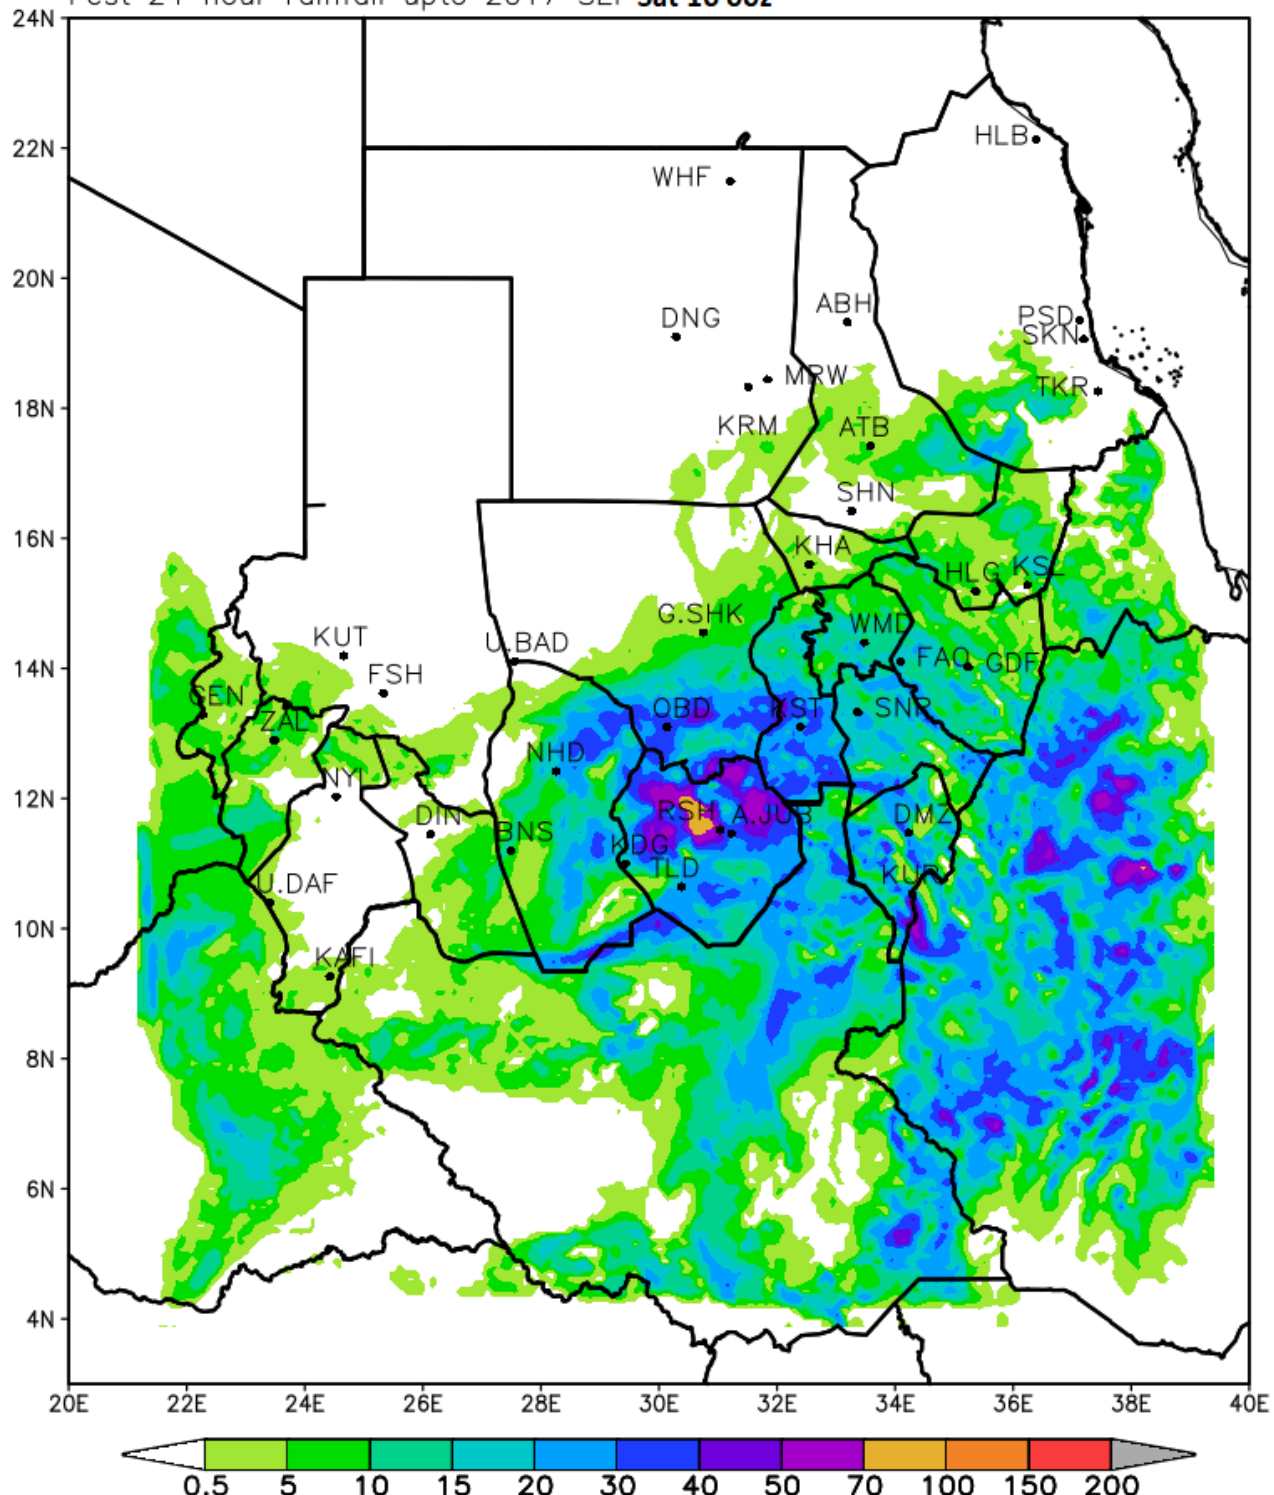

WRF_EMS Output

Rainfall Amount

Forecast

(14 - 16) Sep 2017

Int 2017 SEP Wed 13 00z

Fcst 24 hour rainfall upto 2017 SEP Fri 15 00z

Int 2017 SEP Wed 13 00z

Fcst 24 hour rainfall upto 2017 SEP Sat 16 00z

Int 2017 SEP Wed 13 00z

Fcst 24 hour rainfall upto 2017 SEP Sun 17 00z