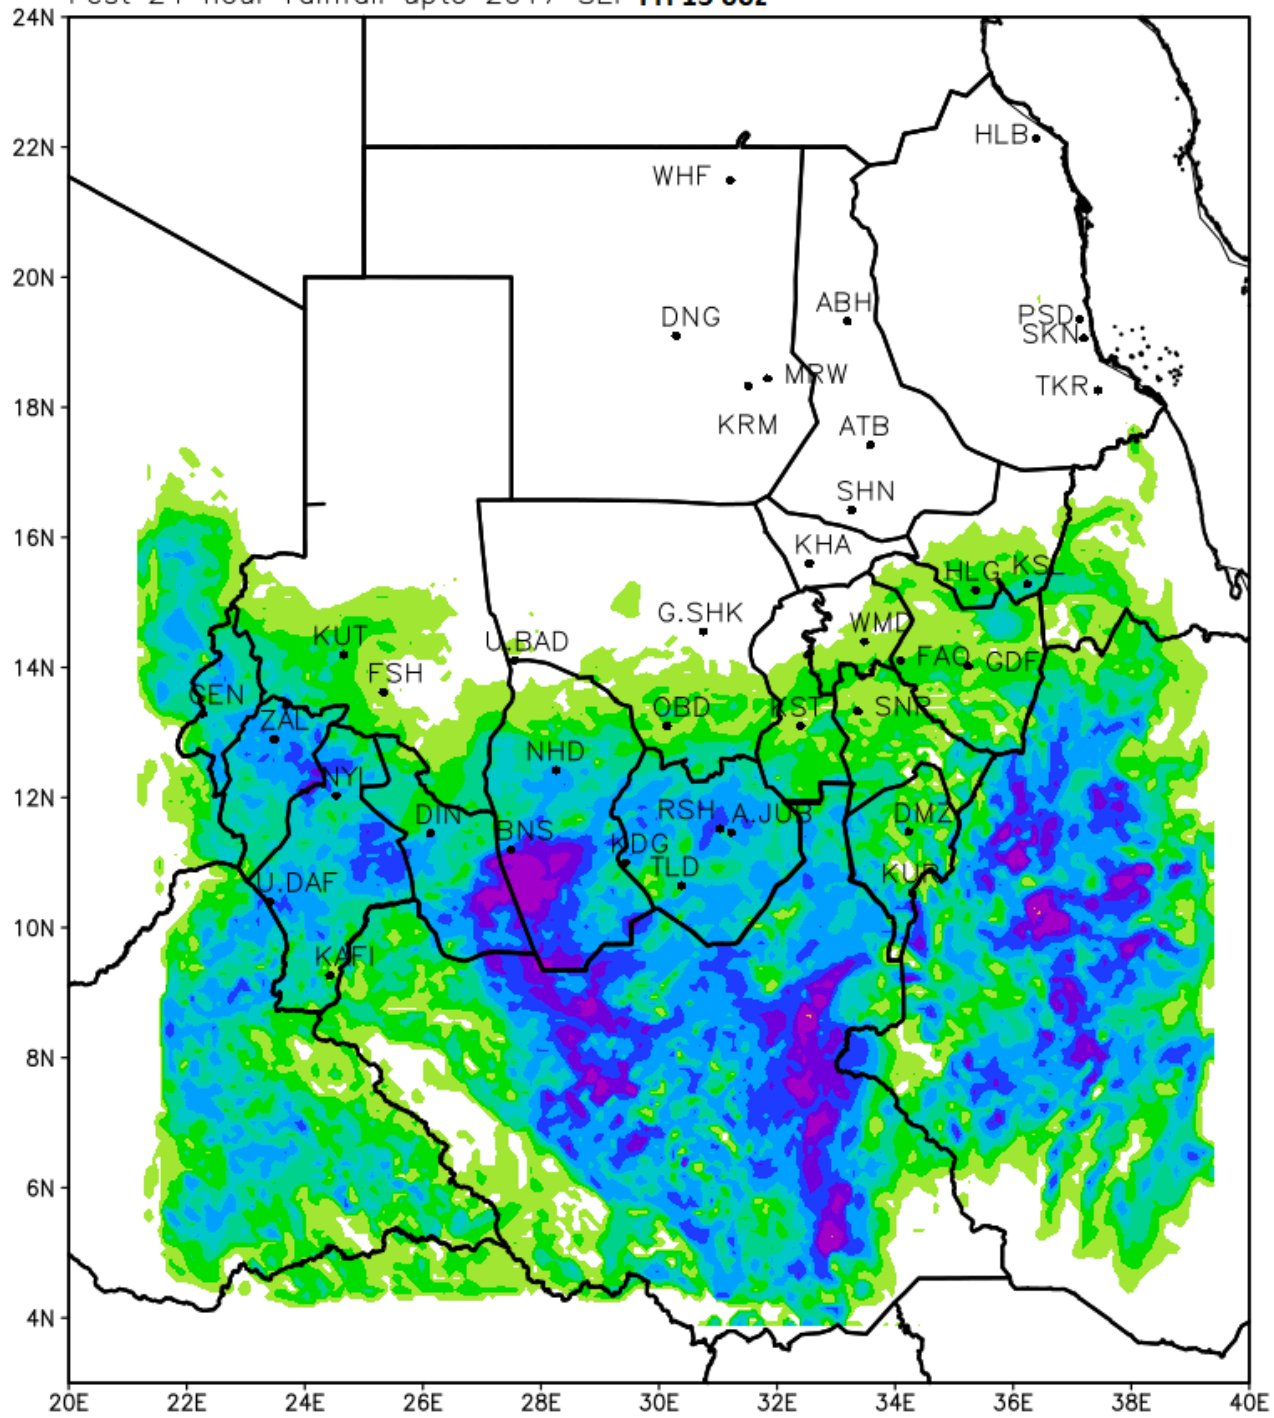

WRF_EMS Output

Rainfall Amount

Forecast

(14 - 16) Sep 2017

Int 2017 SEP Wed 13 00z

Fcst 24 hour rainfall upto 2017 SEP Fri 15 00z

Int 2017 SEP Wed 13 00z

Fcst 24 hour rainfall upto 2017 SEP Sat 16 00z

Int 2017 SEP Wed 13 00z

Fcst 24 hour rainfall upto 2017 SEP Sun 17 00z