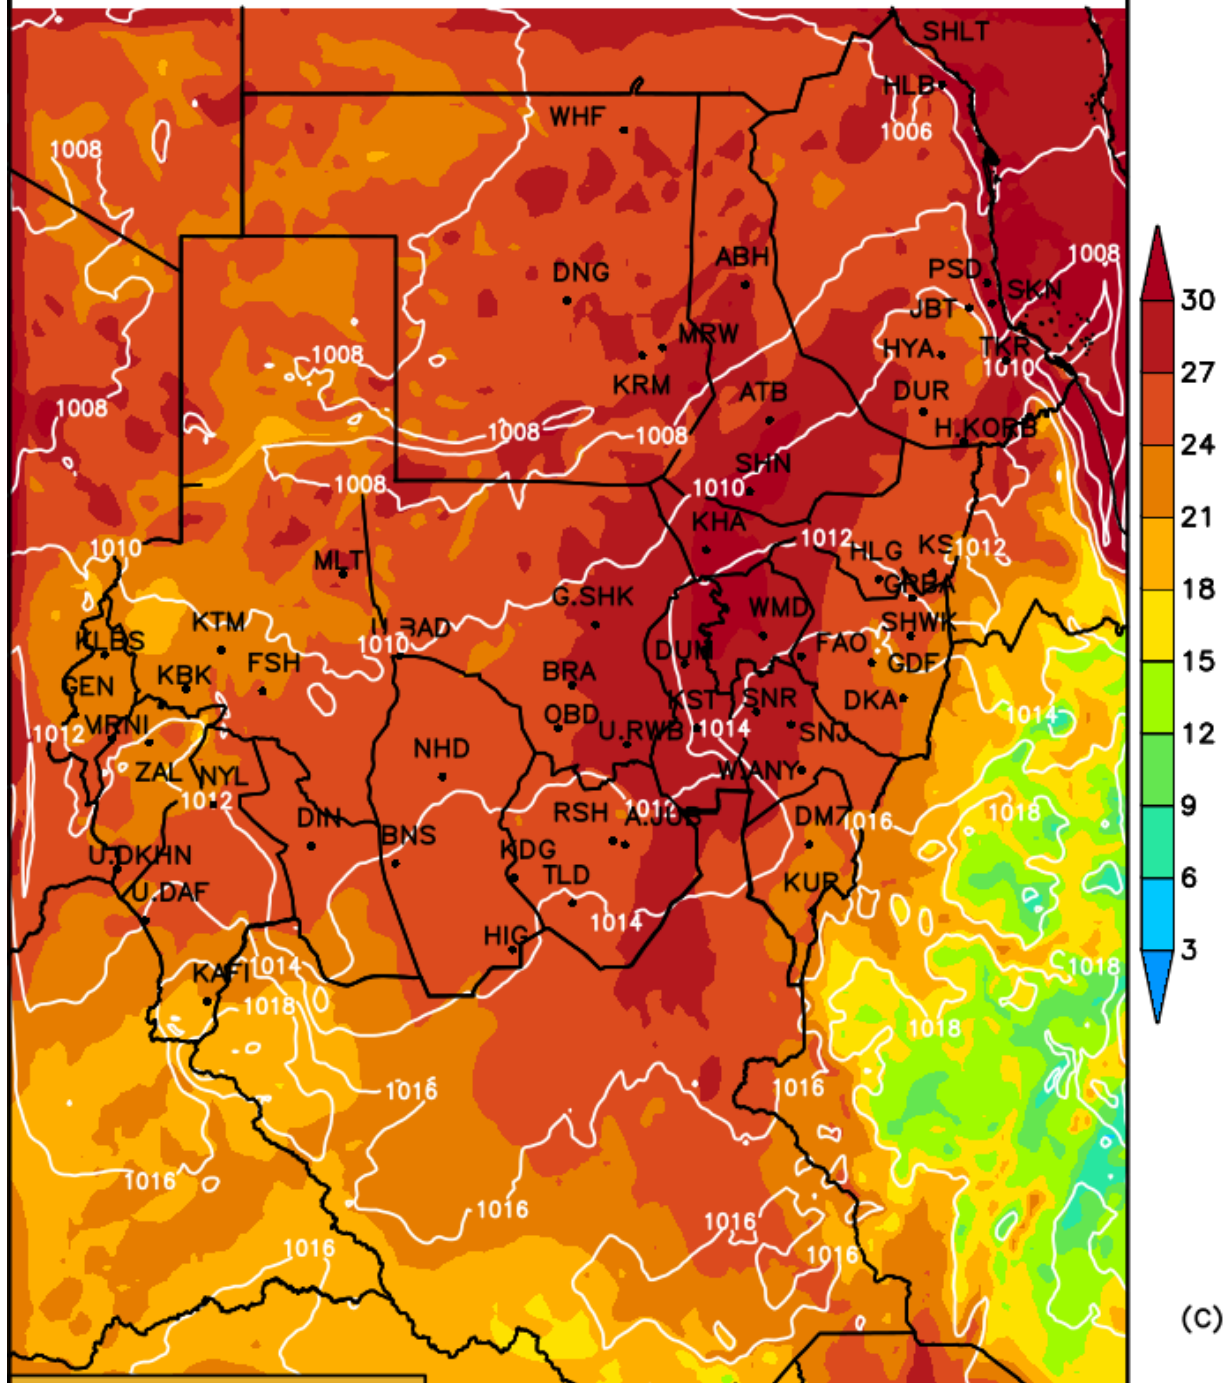

Init Sun 10 JUN 00:00Z
Fcst Tue 12 JUN 04:00Z

MINIMUM TEMPERATURE [C] (shaded)

SLP [hPa] (contours)

(C)

Init Sun 10 JUN 00:00Z
Fcst Wed 13 JUN 04:00Z

MINIMUM TEMPERATURE [C] (shaded)

SLP [hPa] (contours)

(c)