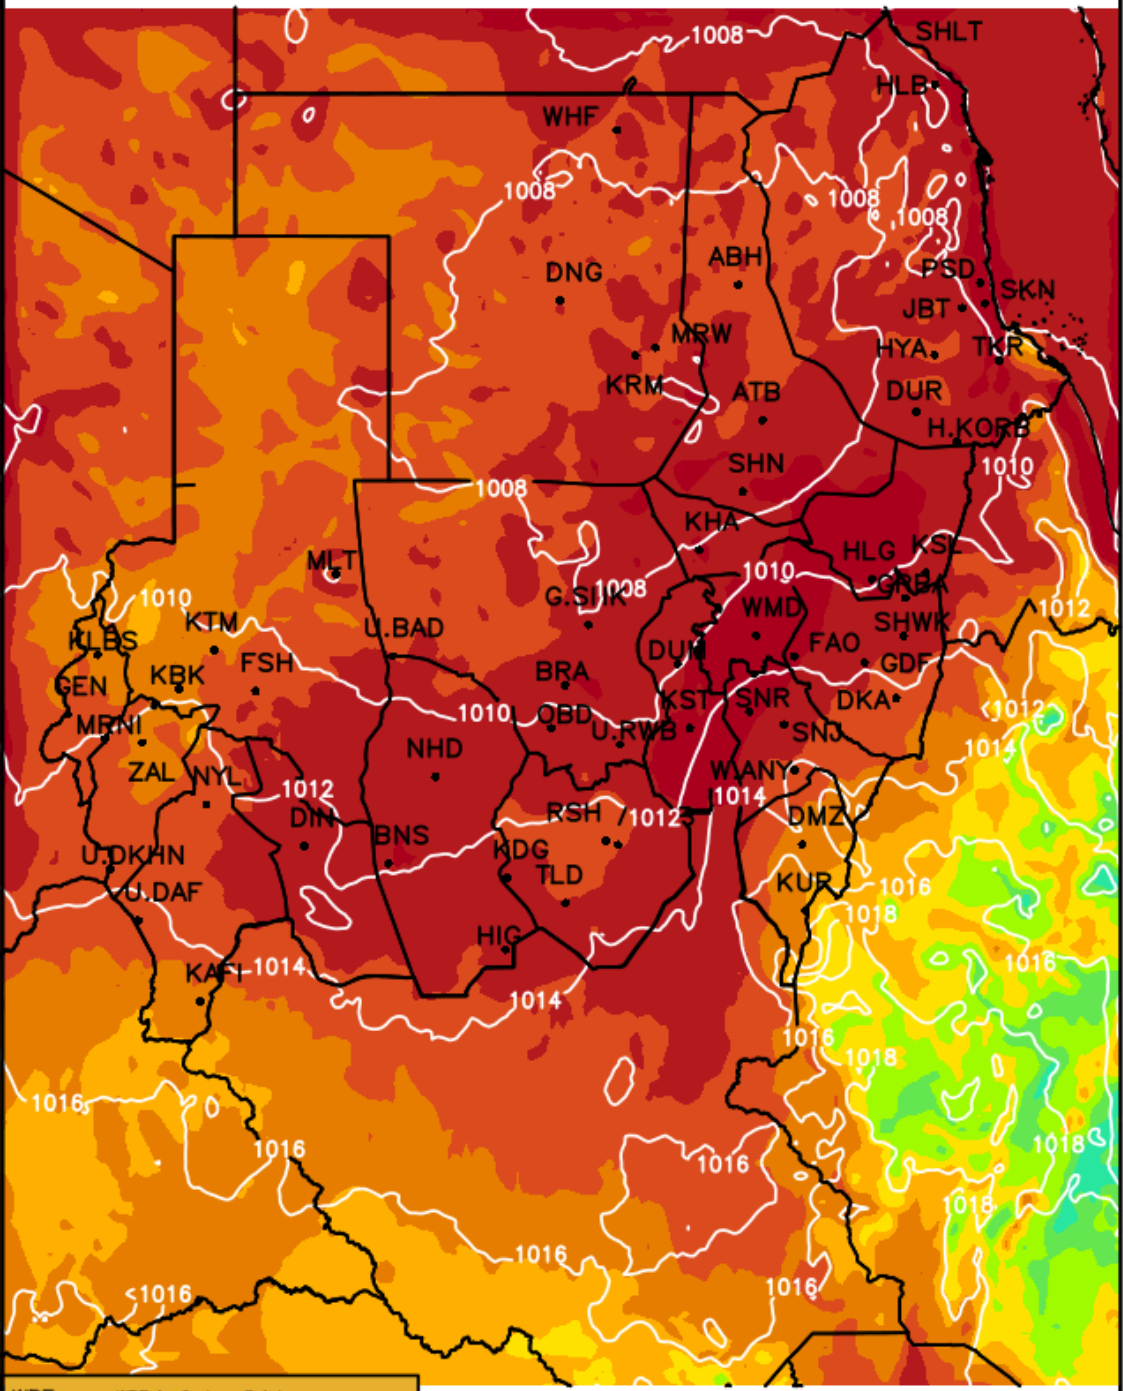

مخرجات (WRF_ EMS)

درجات الحرارة الصغرى المتوقعة

خلال الفترة

(11 – 13) يونيو 2018م

Init Sun 10 JUN 00:00Z
Fcst Mon 11 JUN 04:00Z

MINIMUM TEMPERATURE [C] (shaded)

SLP [hPa] (contours)

(C)

Init Sun 10 JUN 00:00Z
Fcst Tue 12 JUN 04:00Z

MINIMUM TEMPERATURE [C] (shaded)

SLP [hPa] (contours)

(C)

Init Sun 10 JUN 00:00Z
Fcst Wed 13 JUN 04:00Z

MINIMUM TEMPERATURE [C] (shaded)

SLP [hPa] (contours)

(c)