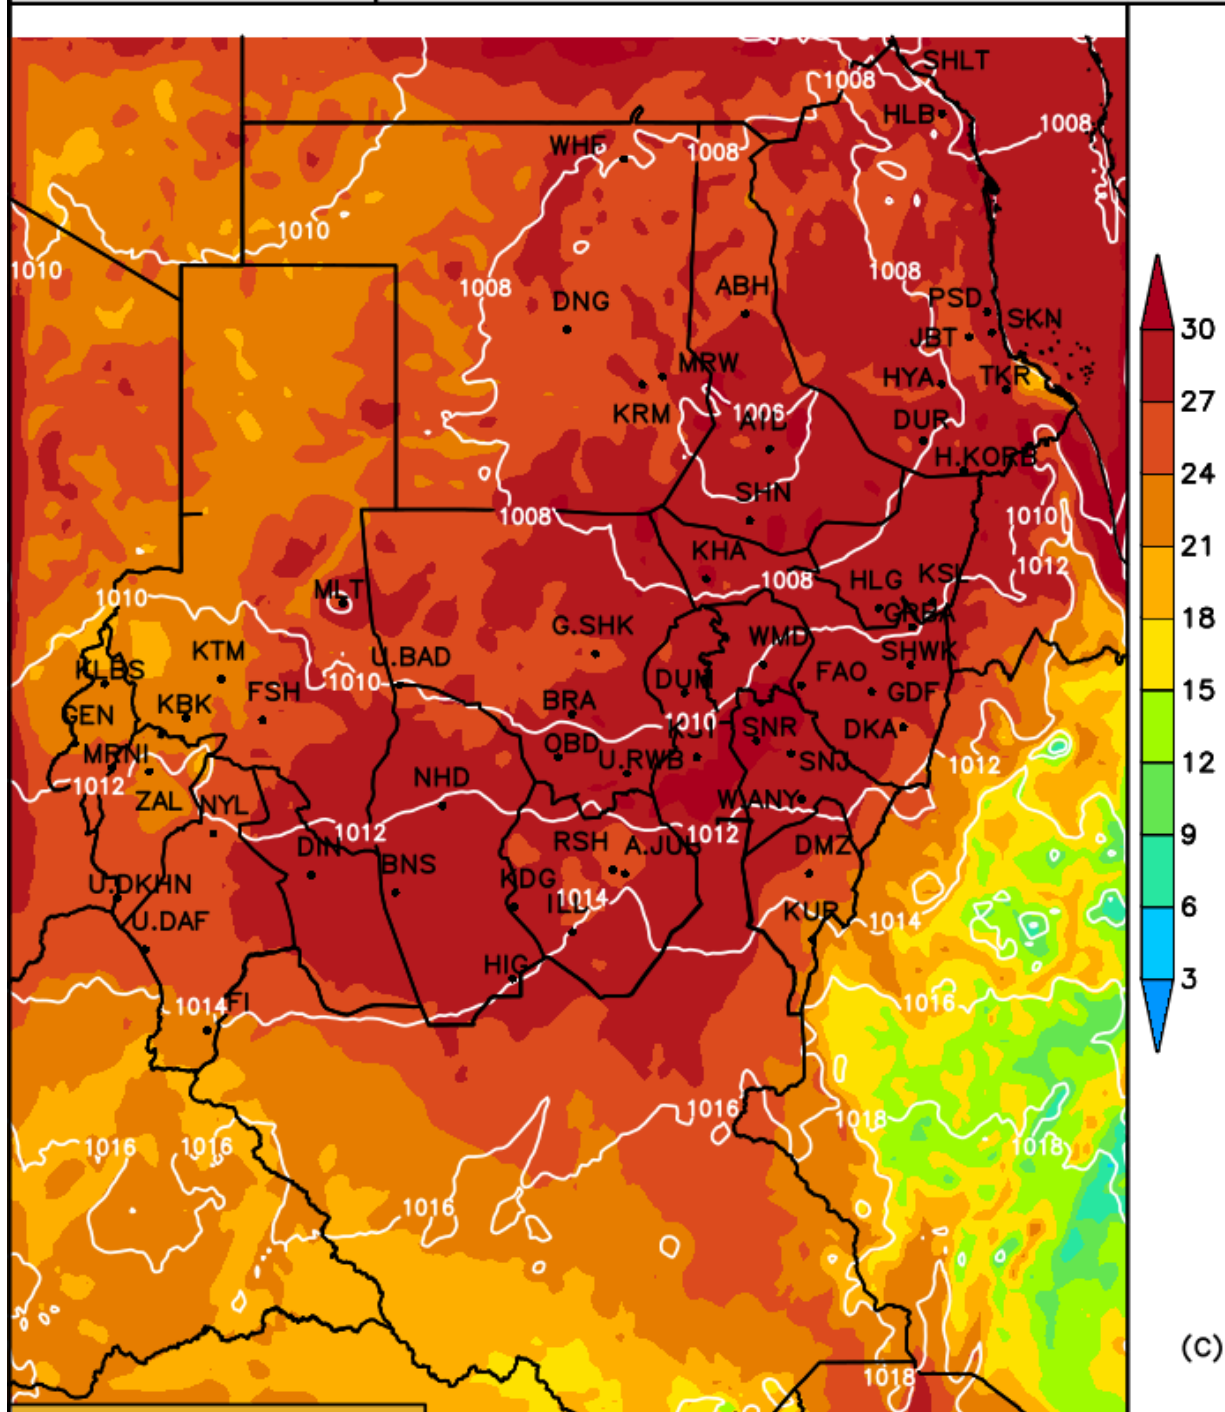

مخرجات (WRF_ EMS)

درجات الحرارة الصغرى المتوقعة

خلال الفترة

(11 – 13) يونيو 2018م

Init Sun 10 JUN 00:00Z
Fcst Mon 11 JUN 04:00Z

MINIMUM TEMPERATURE [C] (shaded)

SLP [hPa] (contours)

(C)

Init Sun 10 JUN 00:00Z
Fcst Tue 12 JUN 04:00Z

MINIMUM TEMPERATURE [C] (shaded)

SLP [hPa] (contours)

(C)

Init Sun 10 JUN 00:00Z
Fcst Wed 13 JUN 04:00Z

MINIMUM TEMPERATURE [C] (shaded)

SLP [hPa] (contours)

(c)