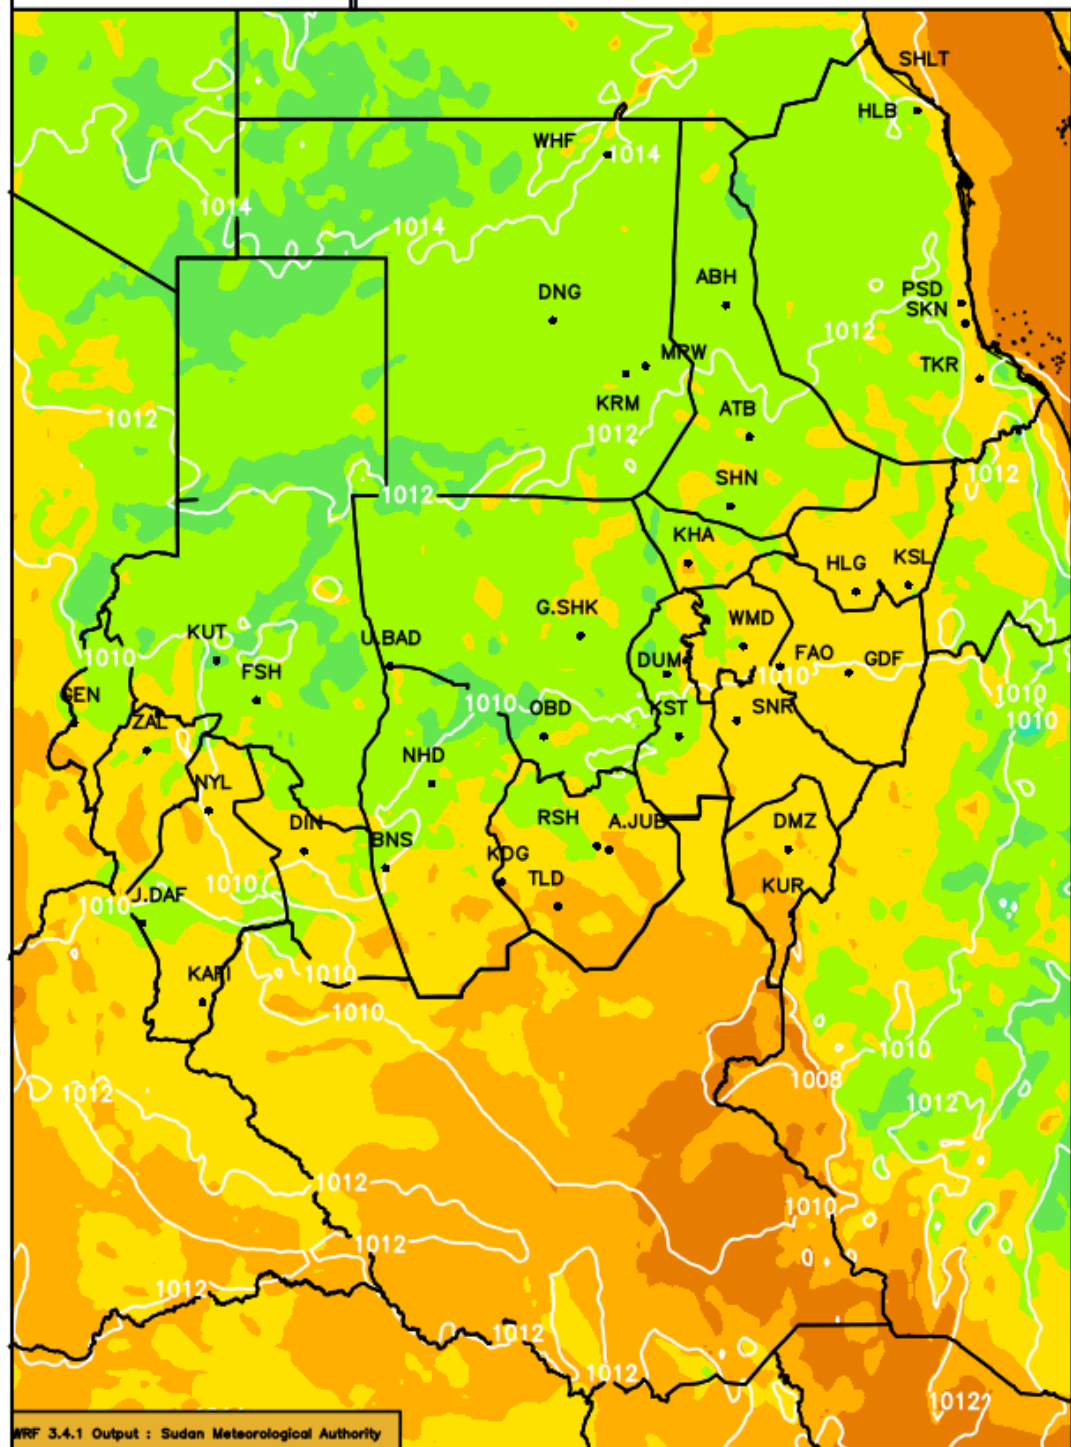

(c)

Init Sat 10 MAR 00:00Z

Fcst Mon12 MAR 04:00Z

MINIMUM TEMPERATURE [C] (shaded)

SLP [hPa] (contours)

(c)

Init Sat 10 MAR 00:00Z
Fcst Tue 13 MAR 04:00Z

MINIMUM TEMPERATURE [C] (shaded)

SLP [hPa] (contours)

(c)