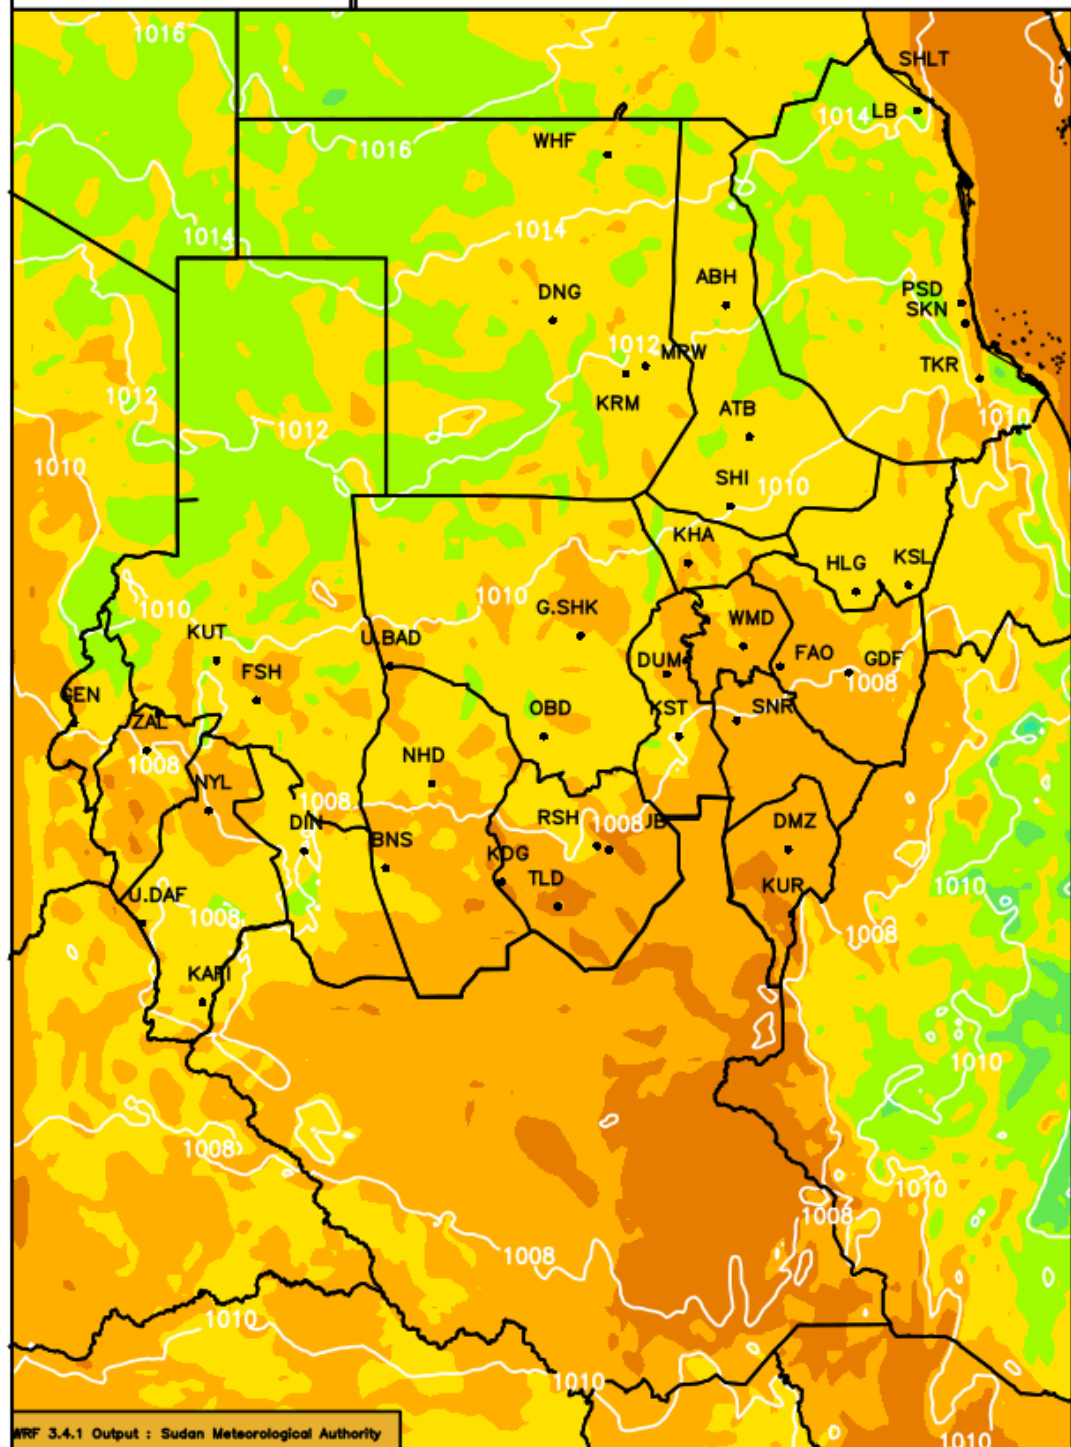

مخرجات (WRF_ EMS)

درجات الحرارة الصغرى المتوقعة

خلال الفترة

(11 - 13) مارس 2018م

Init Sat 10 MAR 00:00Z

Fcst Sun 11 MAR 04:00Z

MINIMUM TEMPERATURE [C] (shaded)

SLP [hPa] (contours)

(c)

Init Sat 10 MAR 00:00Z

Fcst Mon12 MAR 04:00Z

MINIMUM TEMPERATURE [C] (shaded)

SLP [hPa] (contours)

(c)

Init Sat 10 MAR 00:00Z
Fcst Tue 13 MAR 04:00Z

MINIMUM TEMPERATURE [C] (shaded)

SLP [hPa] (contours)

(c)