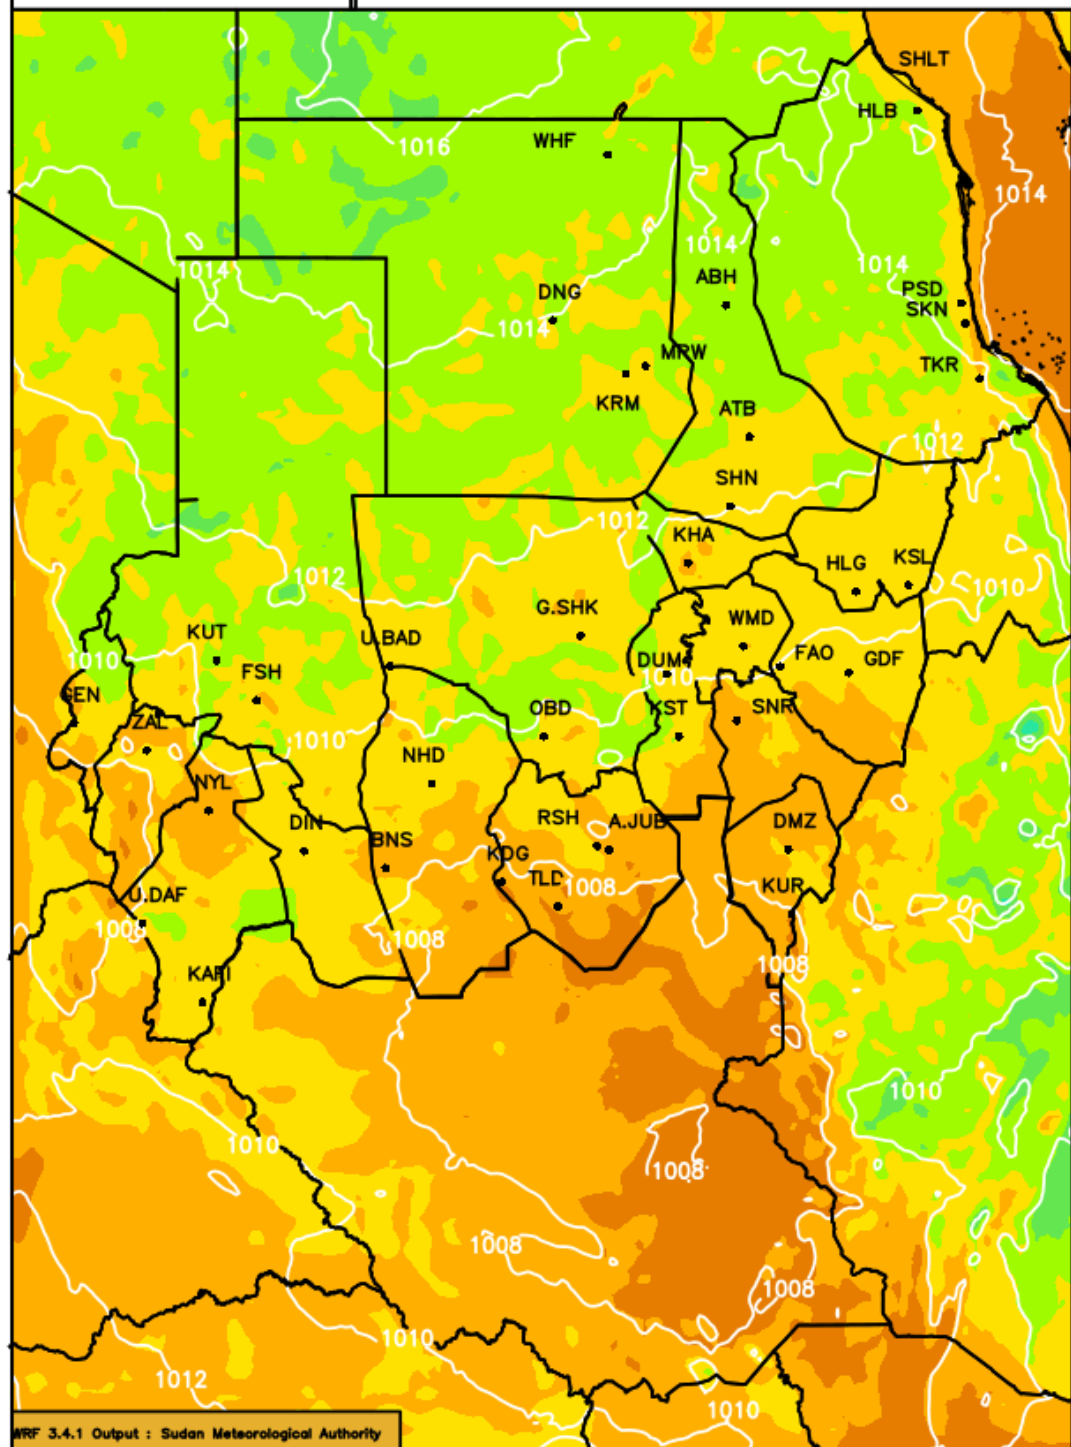

مخرجات (WRF_ EMS)

درجات الحرارة الصغرى المتوقعة

خلال الفترة

(11 - 13) مارس 2018م

Init Sat 10 MAR 00:00Z

Fcst Sun 11 MAR 04:00Z

MINIMUM TEMPERATURE [C] (shaded)

SLP [hPa] (contours)

(c)

Init Sat 10 MAR 00:00Z

Fcst Mon12 MAR 04:00Z

MINIMUM TEMPERATURE [C] (shaded)

SLP [hPa] (contours)

(c)

Init Sat 10 MAR 00:00Z
Fcst Tue 13 MAR 04:00Z

MINIMUM TEMPERATURE [C] (shaded)

SLP [hPa] (contours)

(c)