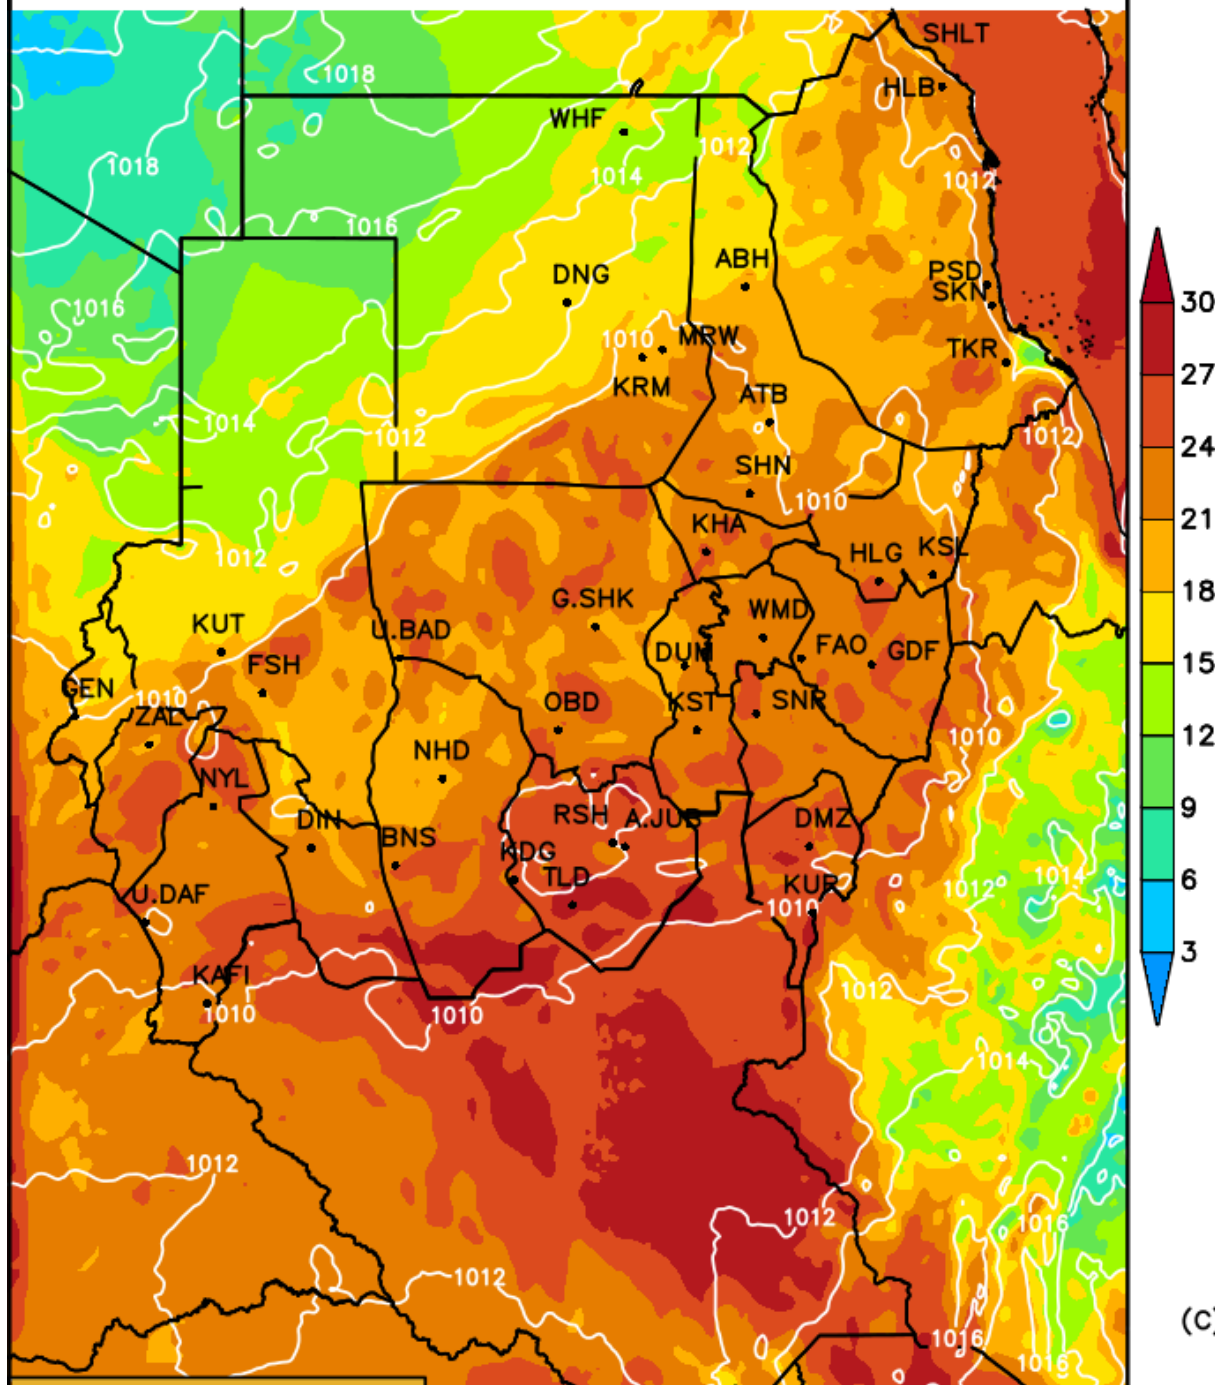

**مخرجات ( WRF\_ EMS )**

**درجات الحرارة الصغرى المتوقعة**

**خلال الفترة**

**( 13 - 15 ) فبراير 2018م**

Init Mon 12 FEB 00:00Z  
Fcst Tue 13 FEB 04:00Z

MINIMUM TEMPERATURE [C] (shaded)

SLP [hPa] (contours)

(C)

Init Mon 12 FEB 00:00Z  
Fcst Wed 14 FEB 04:00Z

MINIMUM TEMPERATURE [C] (shaded)

SLP [hPa] (contours)

(C)

Init Mon 12 FEB 00:00Z  
Fcst Thu 15 FEB 04:00Z

MINIMUM TEMPERATURE [C] (shaded)

SLP [hPa] (contours)