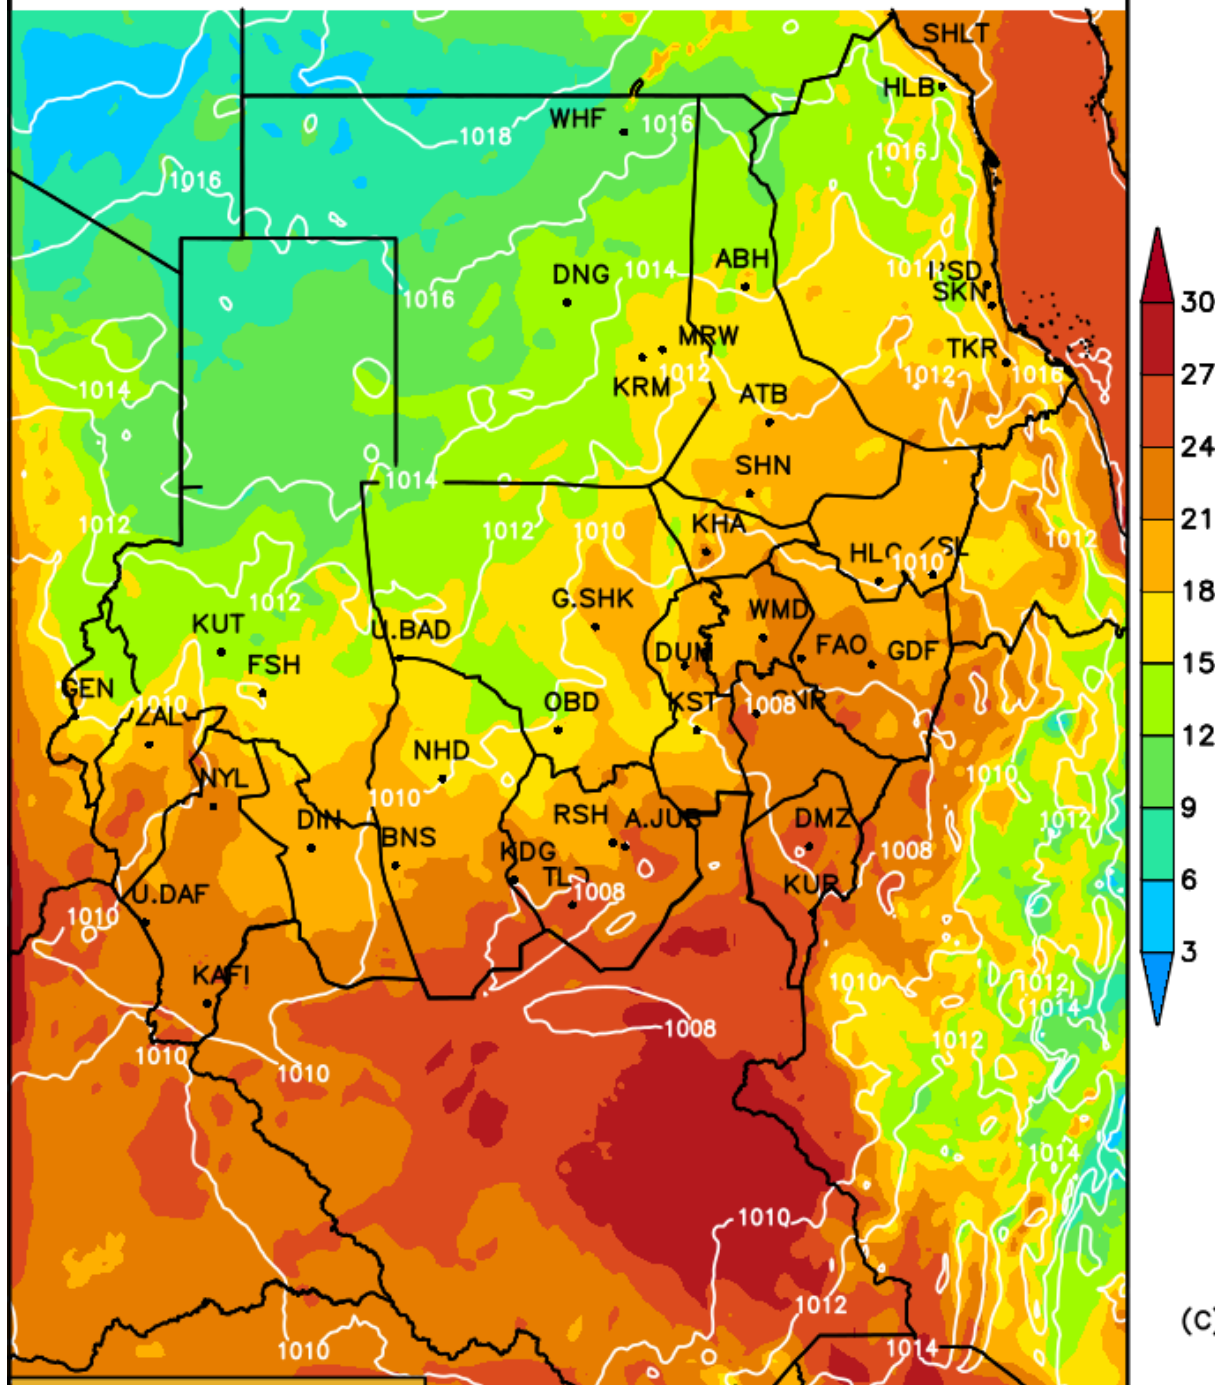

**مخرجات ( WRF\_ EMS )**

**درجات الحرارة الصغرى المتوقعة**

**خلال الفترة**

**( 13 - 15 ) فبراير 2018م**

Init Mon 12 FEB 00:00Z  
Fcst Tue 13 FEB 04:00Z

MINIMUM TEMPERATURE [C] (shaded)

SLP [hPa] (contours)

(C)

Init Mon 12 FEB 00:00Z  
Fcst Wed 14 FEB 04:00Z

MINIMUM TEMPERATURE [C] (shaded)

SLP [hPa] (contours)

(C)

Init Mon 12 FEB 00:00Z  
Fcst Thu 15 FEB 04:00Z

MINIMUM TEMPERATURE [C] (shaded)

SLP [hPa] (contours)