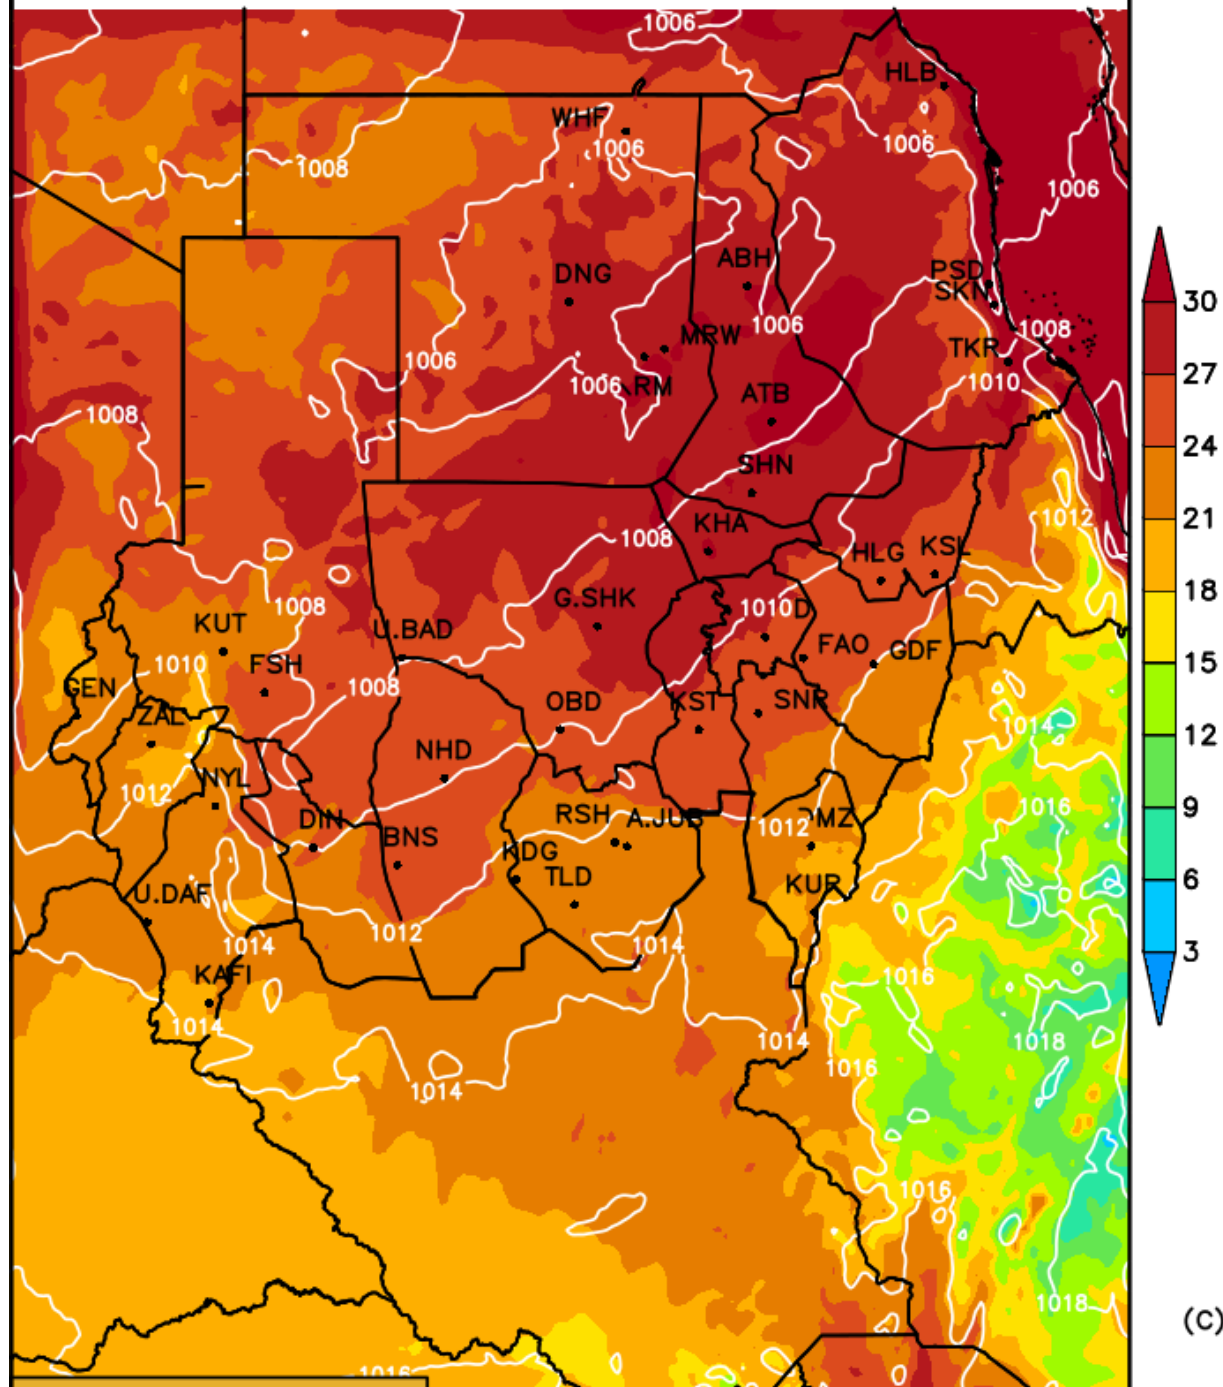

MINIMUM TEMPERATURE [C] (shaded)

SLP [hPa] (contours)

Init Tue 08 AUG 00:00Z
Fcst Fri 11 AUG 04:00Z

MINIMUM TEMPERATURE [C] (shaded)

SLP [hPa] (contours)

(c)