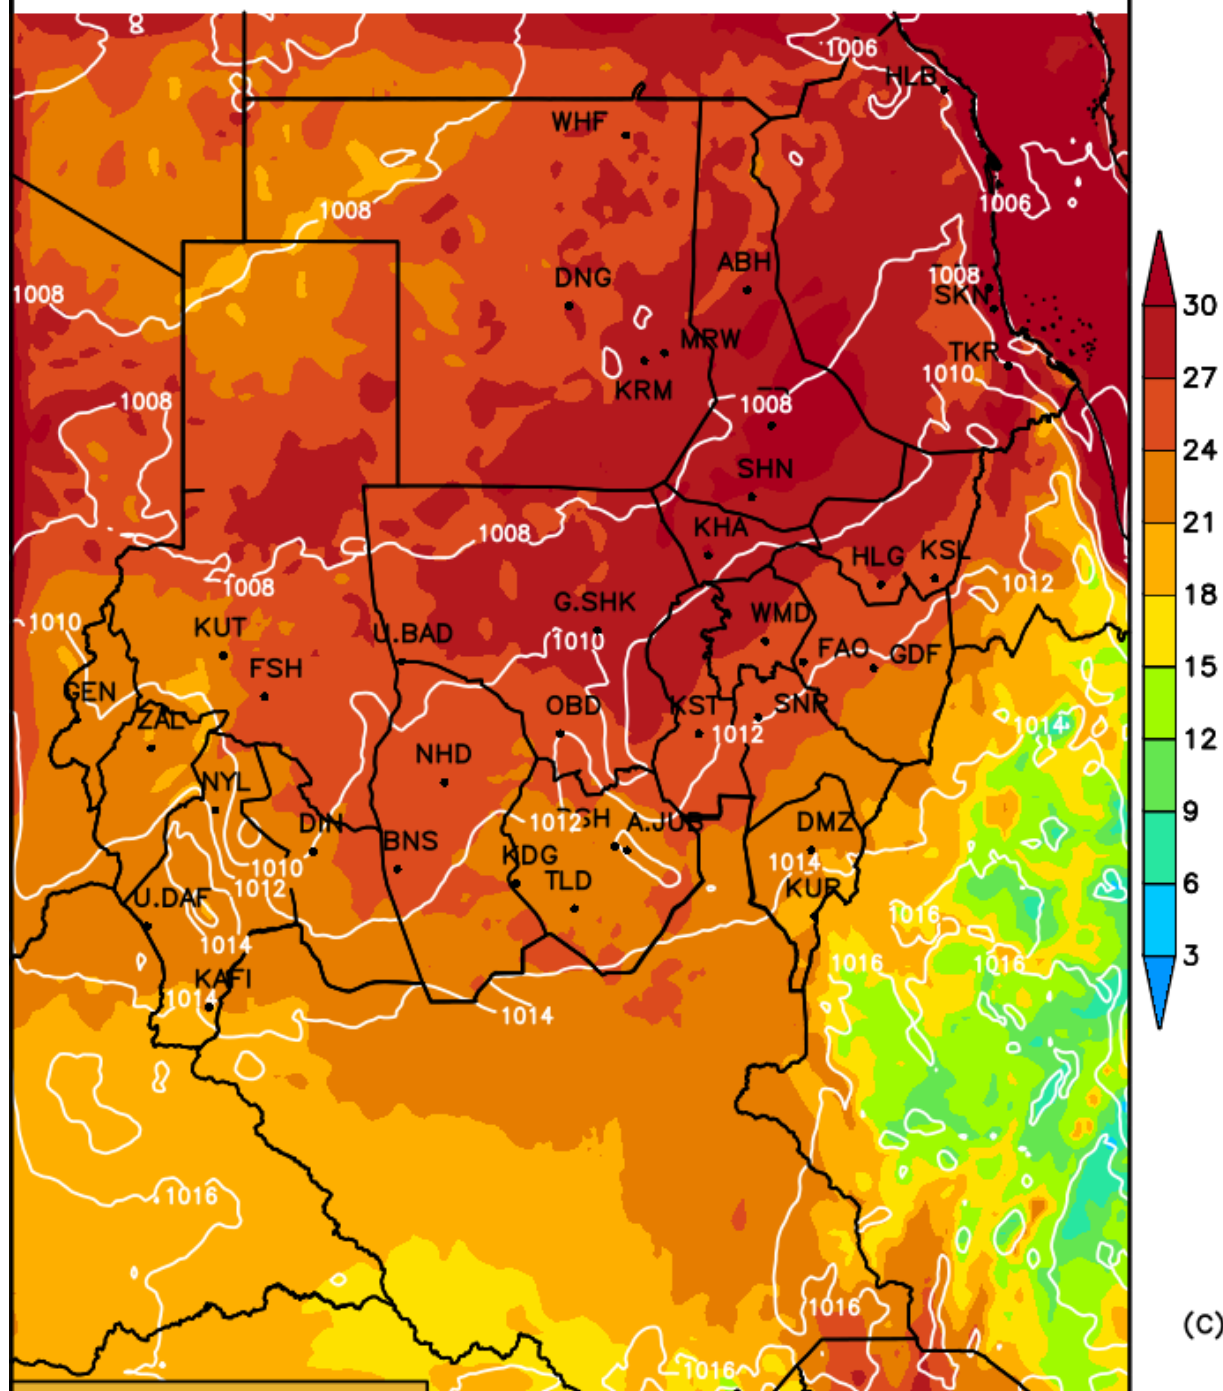

مخرجات (WRF_ EMS)

درجات الحرارة الصغرى المتوقعة

خلال الفترة

09 - 11 أغسطس 2017م

Init Tue 08 AUG 00:00Z
Fcst Wed 09 AUG 04:00Z

MINIMUM TEMPERATURE [C] (shaded)

SLP [hPa] (contours)

Init Tue 08 AUG 00:00Z
Fcst Thu 10 AUG 04:00Z

MINIMUM TEMPERATURE [C] (shaded)

SLP [hPa] (contours)

Init Tue 08 AUG 00:00Z
Fcst Fri 11 AUG 04:00Z

MINIMUM TEMPERATURE [C] (shaded)

SLP [hPa] (contours)

(c)