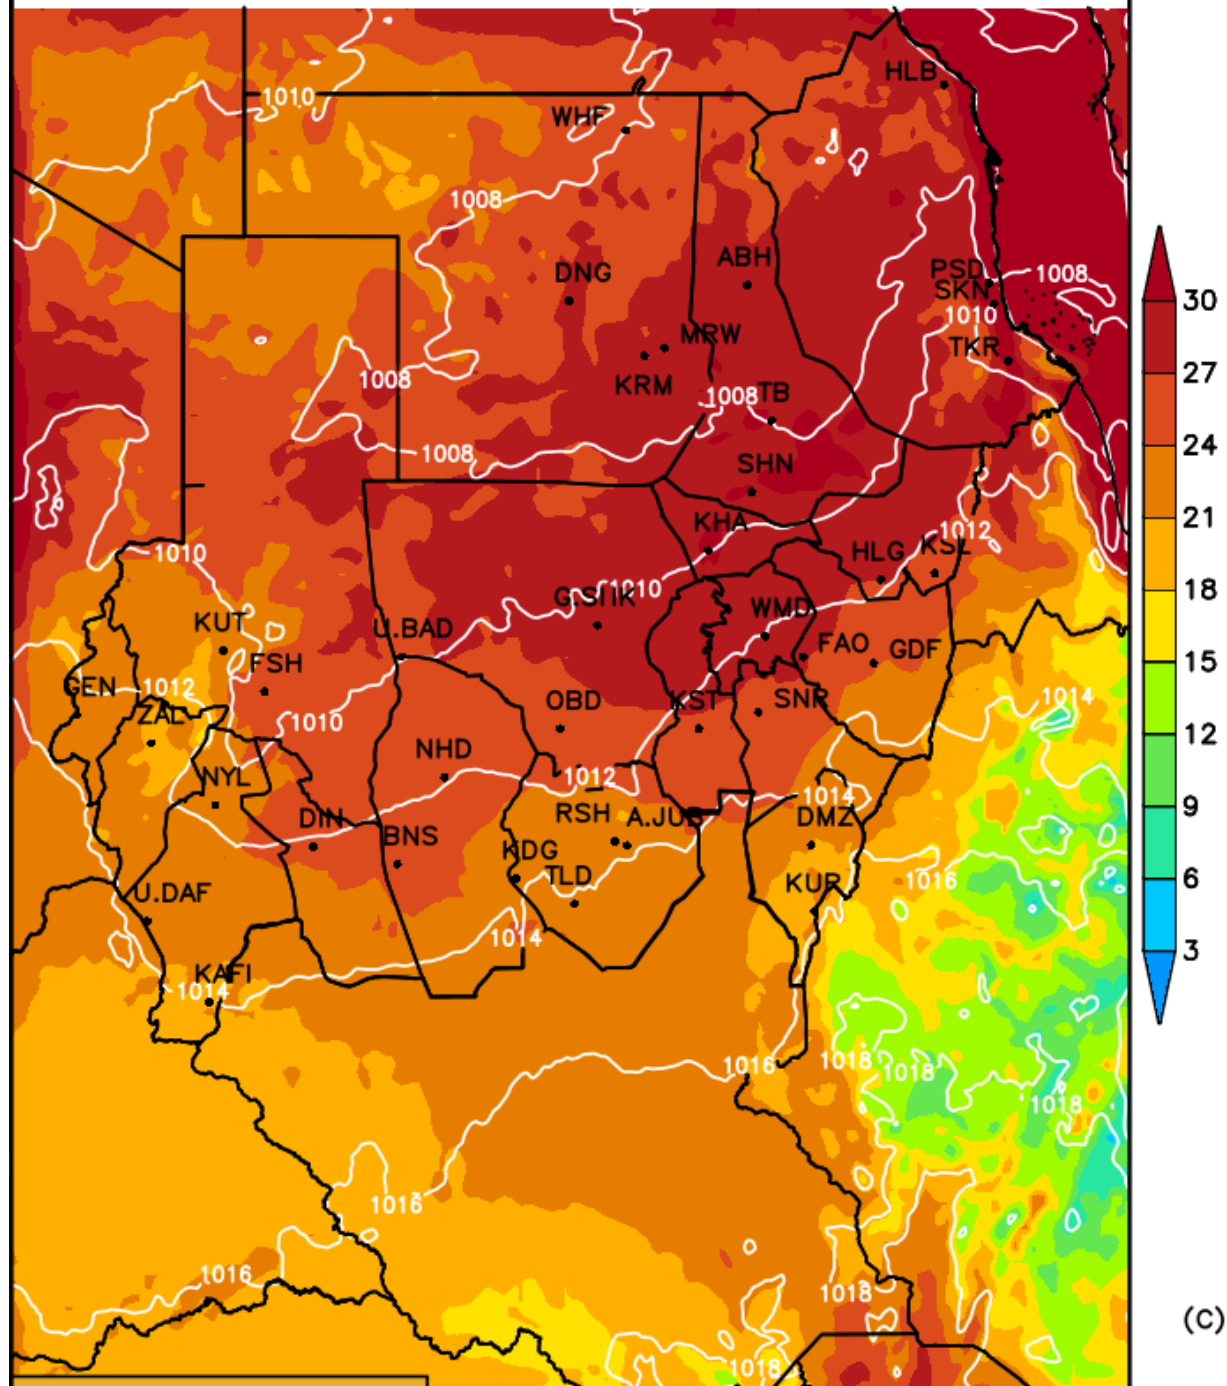

مخرجات (WRF_ EMS)

درجات الحرارة الصغرى المتوقعة

خلال الفترة

09 - 11 أغسطس 2017م

Init Tue 08 AUG 00:00Z
Fcst Wed 09 AUG 04:00Z

MINIMUM TEMPERATURE [C] (shaded)

SLP [hPa] (contours)

Init Tue 08 AUG 00:00Z
Fcst Thu 10 AUG 04:00Z

MINIMUM TEMPERATURE [C] (shaded)

SLP [hPa] (contours)

Init Tue 08 AUG 00:00Z
Fcst Fri 11 AUG 04:00Z

MINIMUM TEMPERATURE [C] (shaded)

SLP [hPa] (contours)

(c)