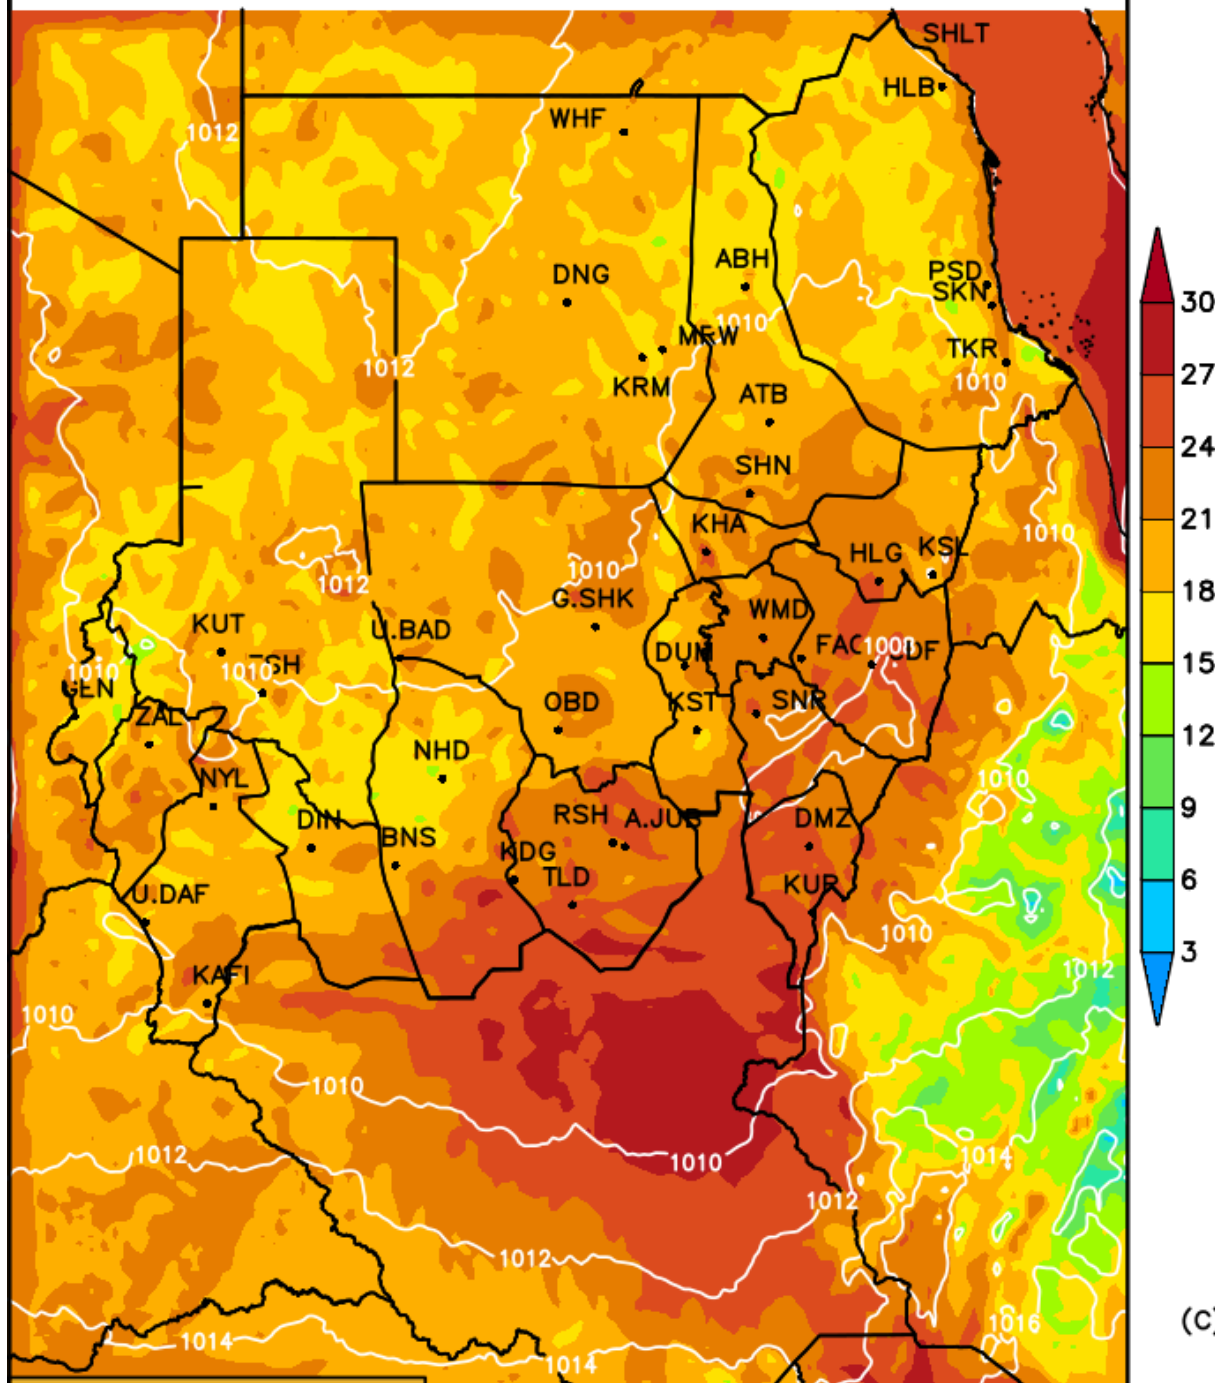

مخرجات (WRF_ EMS)

درجات الحرارة الصغرى المتوقعة

خلال الفترة

(16 - 18) أبريل 2018م

Init Sun 15 APR 00:00Z
Fcst Mon 16 APR 04:00Z

MINIMUM TEMPERATURE [C] (shaded)

SLP [hPa] (contours)

Init Sun 15 APR 00:00Z
Fcst Tue 17 APR 04:00Z

MINIMUM TEMPERATURE [C] (shaded)

SLP [hPa] (contours)

(C)

Init Sun 15 APR 00:00Z
Fcst Wed 18 APR 04:00Z

MINIMUM TEMPERATURE [C] (shaded)

SLP [hPa] (contours)

(C)