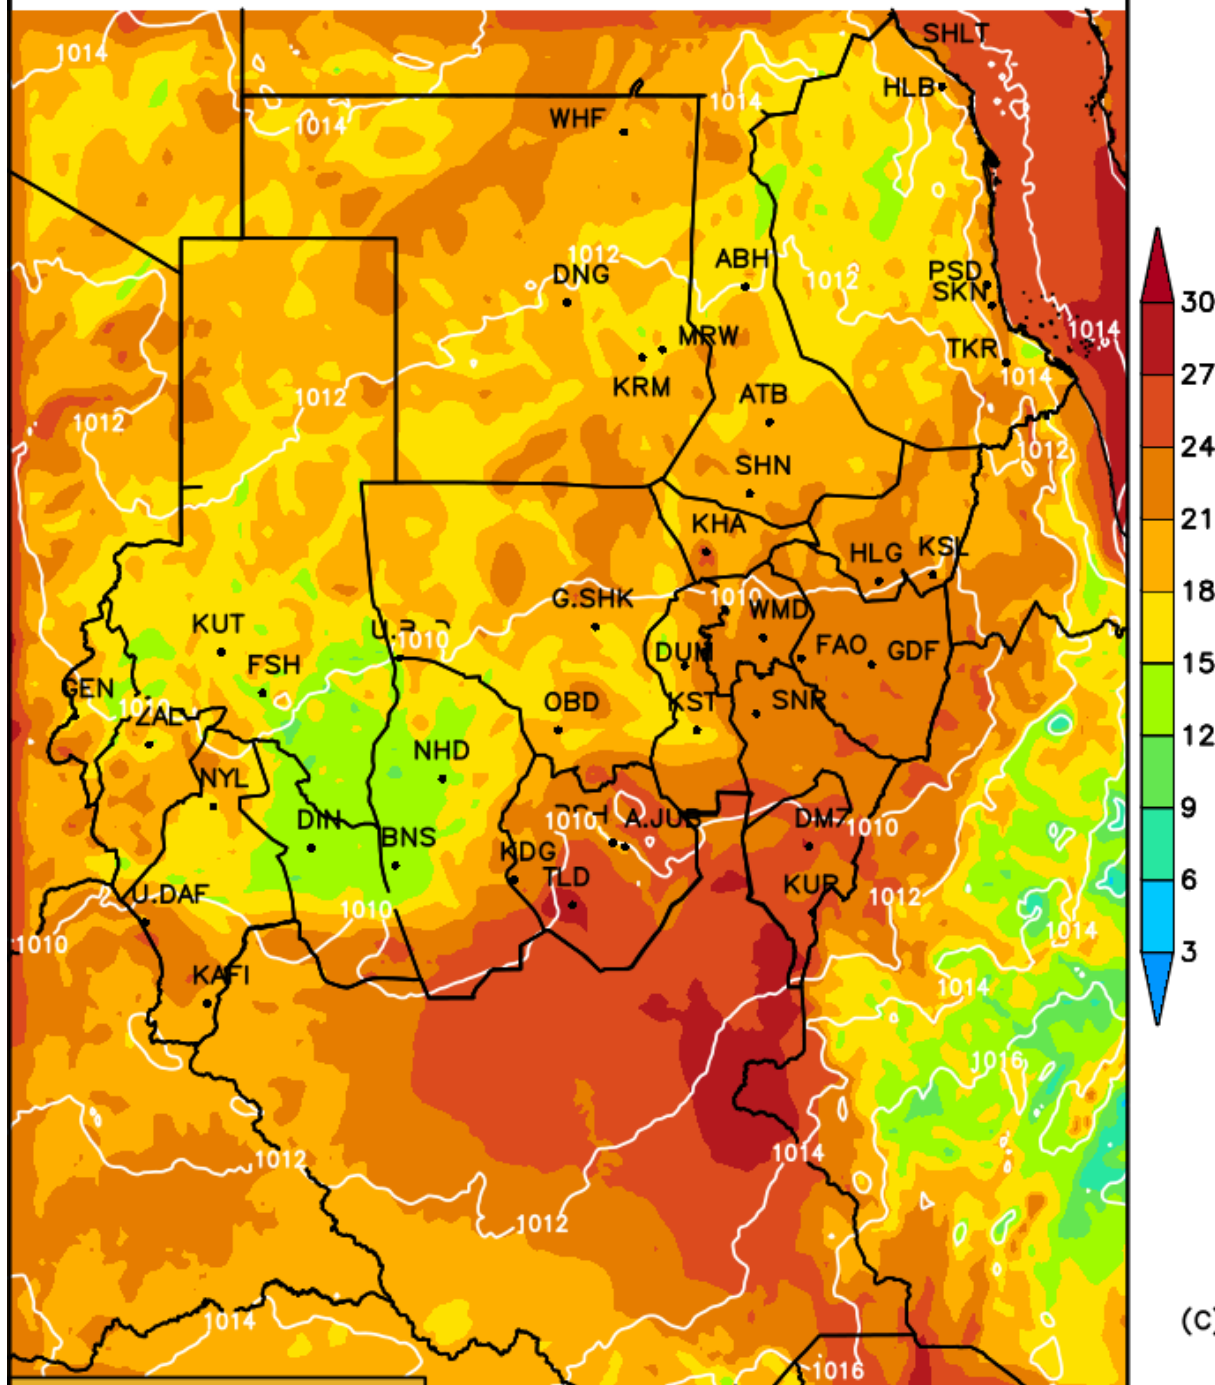

MINIMUM TEMPERATURE [C] (shaded)

SLP [hPa] (contours)

(C)

Init Sun 15 APR 00:00Z
Fcst Wed 18 APR 04:00Z

MINIMUM TEMPERATURE [C] (shaded)

SLP [hPa] (contours)

(C)