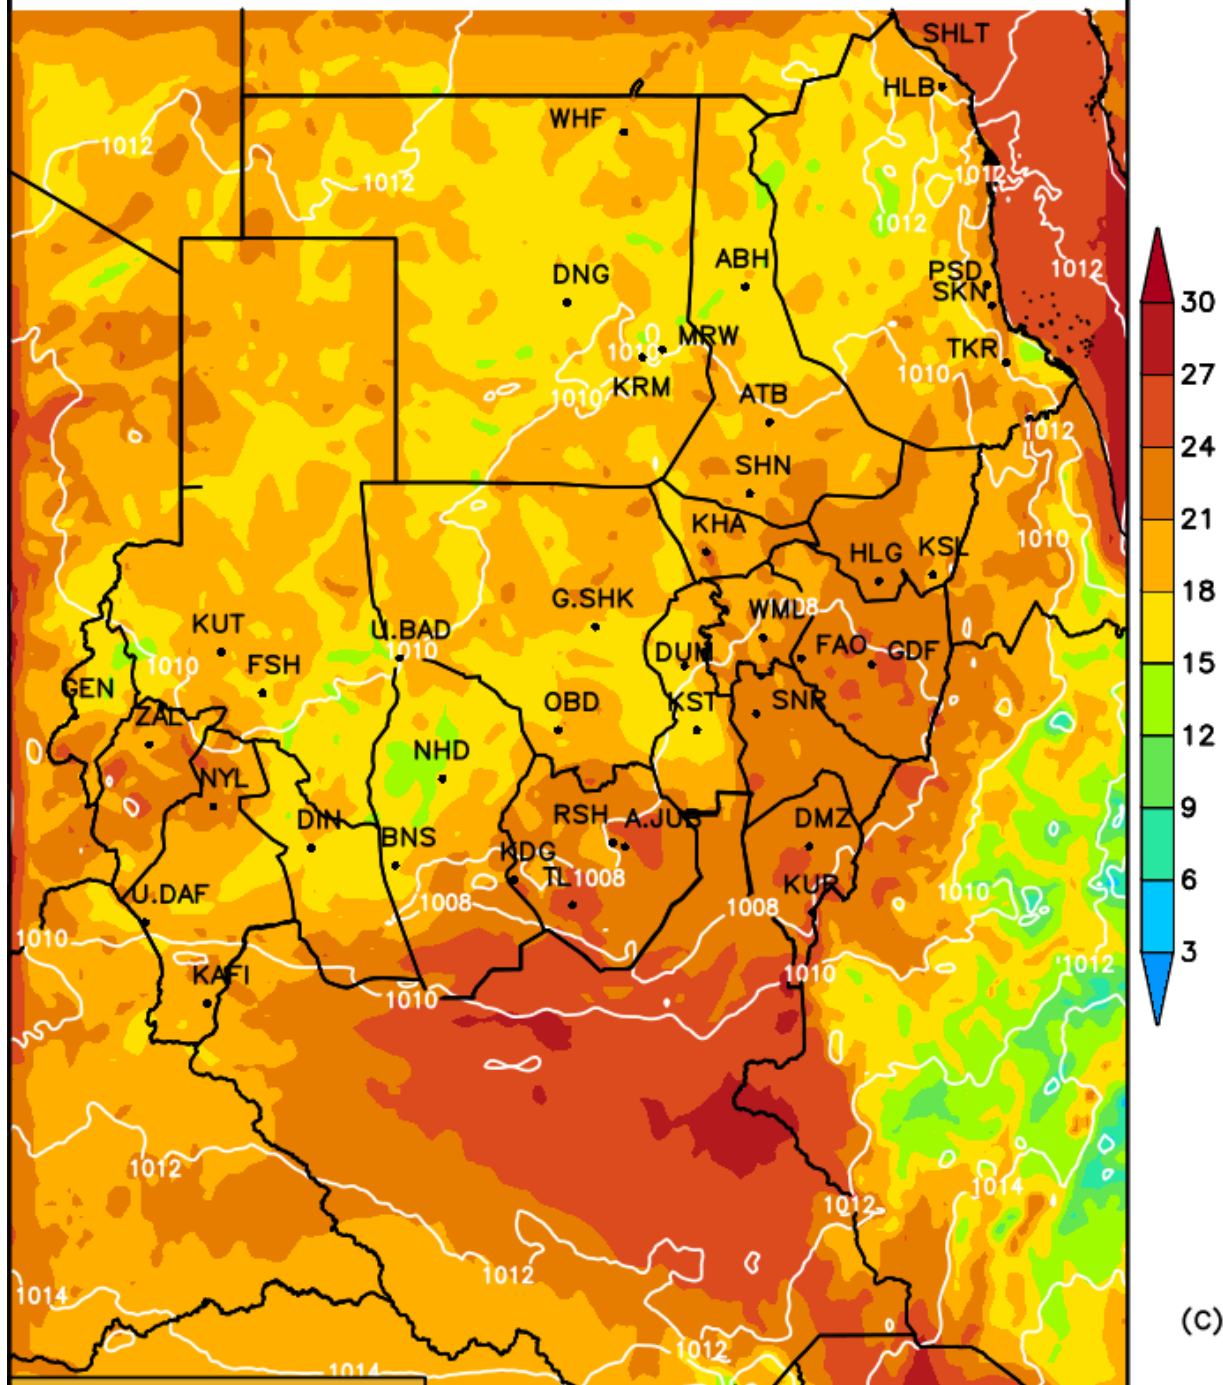

مخرجات (WRF_ EMS)

درجات الحرارة الصغرى المتوقعة

خلال الفترة

(16 - 18) أبريل 2018م

Init Sun 15 APR 00:00Z
Fcst Mon 16 APR 04:00Z

MINIMUM TEMPERATURE [C] (shaded)

SLP [hPa] (contours)

Init Sun 15 APR 00:00Z
Fcst Tue 17 APR 04:00Z

MINIMUM TEMPERATURE [C] (shaded)

SLP [hPa] (contours)

(C)

Init Sun 15 APR 00:00Z
Fcst Wed 18 APR 04:00Z

MINIMUM TEMPERATURE [C] (shaded)

SLP [hPa] (contours)

(C)