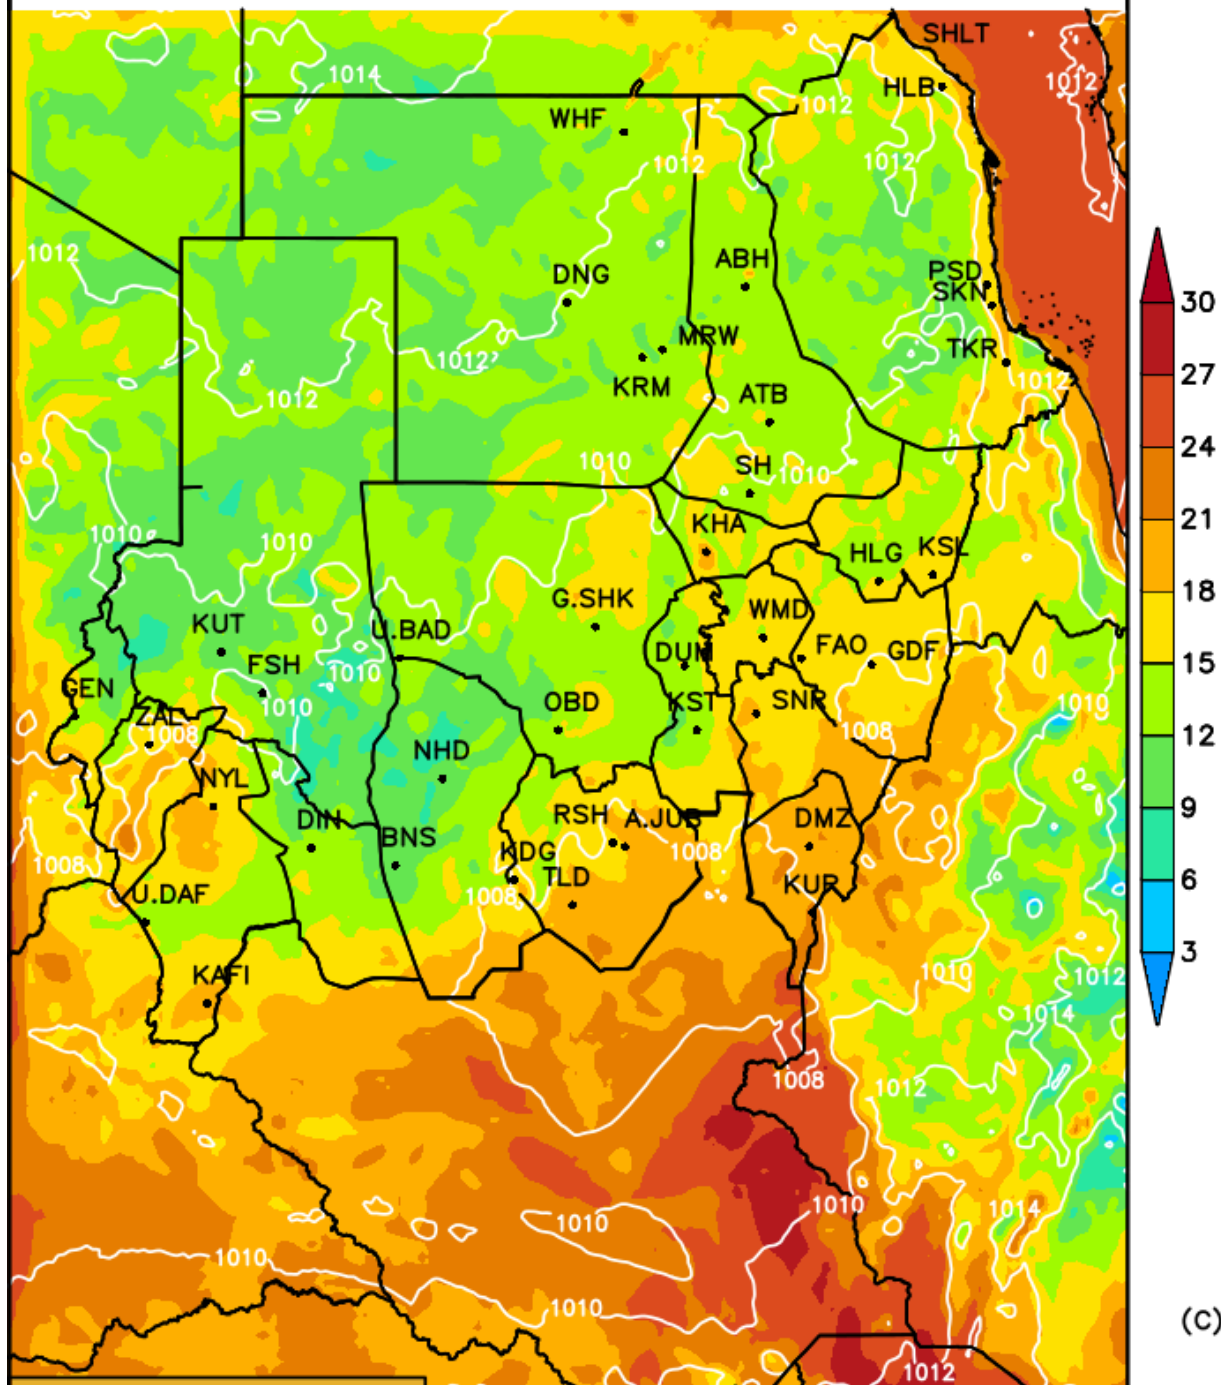

Init Sun 11 MAR00:00Z
Fcst Tue 13 MAR04:00Z

MINIMUM TEMPERATURE [C] (shaded)

SLP [hPa] (contours)

(C)

Init Sun 11 MAR 00:00Z
Fcst Wed 14 MAR 04:00Z

MINIMUM TEMPERATURE [C] (shaded)

SLP [hPa] (contours)

(C)