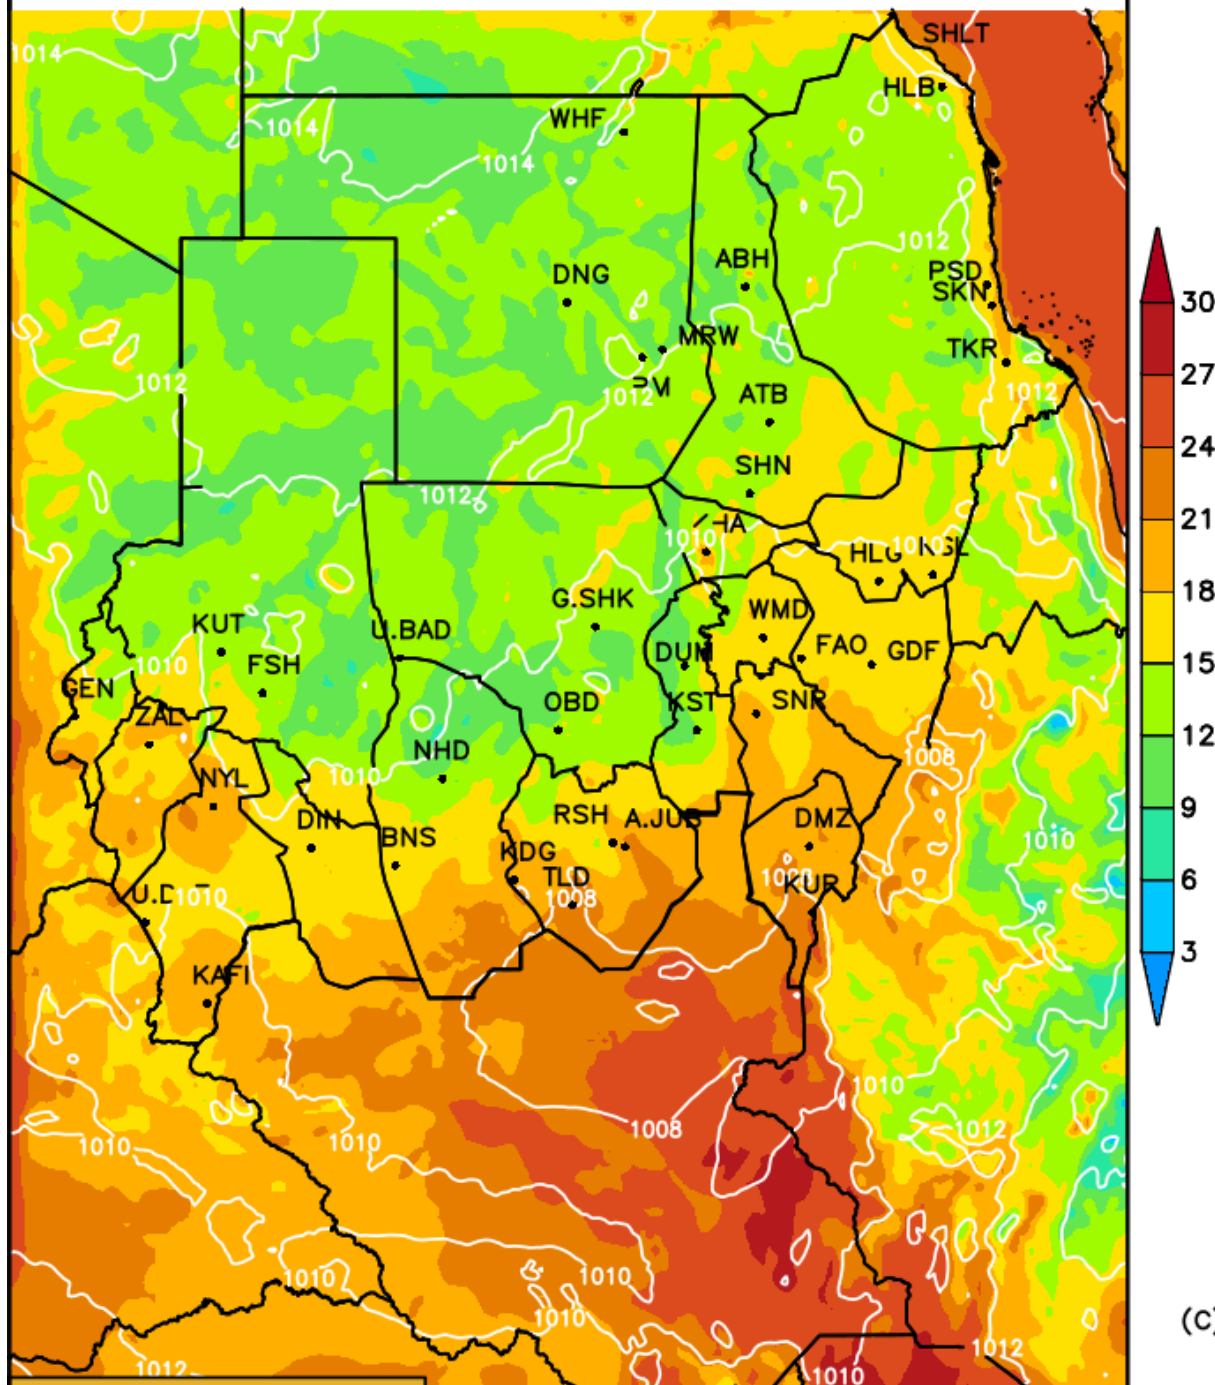

مخرجات (WRF_ EMS)

درجات الحرارة الصغرى المتوقعة

خلال الفترة

(12 - 14) مارس 2018م

Init Sun 11 MAR 00:00Z
Fcst Mon 12 MAR 04:00Z

MINIMUM TEMPERATURE [C] (shaded)

SLP [hPa] (contours)

(C)

Init Sun 11 MAR00:00Z
Fcst Tue 13 MAR04:00Z

MINIMUM TEMPERATURE [C] (shaded)

SLP [hPa] (contours)

(C)

Init Sun 11 MAR 00:00Z
Fcst Wed 14 MAR 04:00Z

MINIMUM TEMPERATURE [C] (shaded)

SLP [hPa] (contours)

(C)