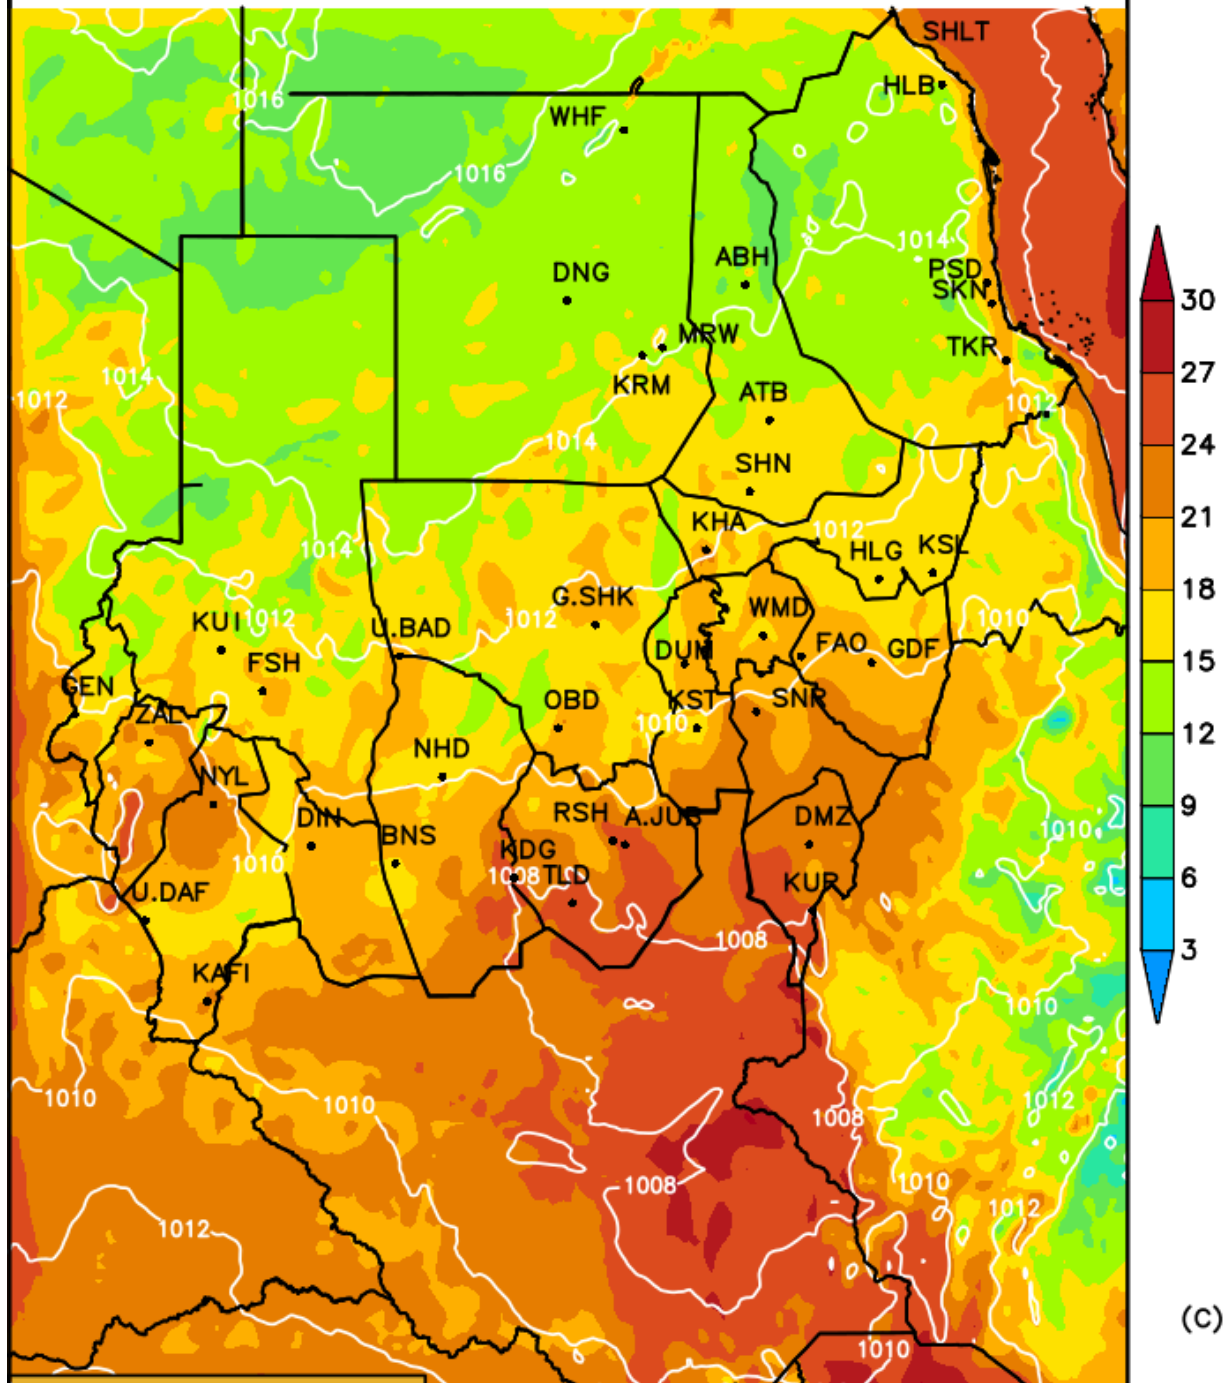

مخرجات (WRF_ EMS)

درجات الحرارة الصغرى المتوقعة

خلال الفترة

(12 - 14) مارس 2018م

Init Sun 11 MAR 00:00Z
Fcst Mon 12 MAR 04:00Z

MINIMUM TEMPERATURE [C] (shaded)

SLP [hPa] (contours)

(C)

Init Sun 11 MAR00:00Z
Fcst Tue 13 MAR04:00Z

MINIMUM TEMPERATURE [C] (shaded)

SLP [hPa] (contours)

(C)

Init Sun 11 MAR 00:00Z
Fcst Wed 14 MAR 04:00Z

MINIMUM TEMPERATURE [C] (shaded)

SLP [hPa] (contours)

(C)