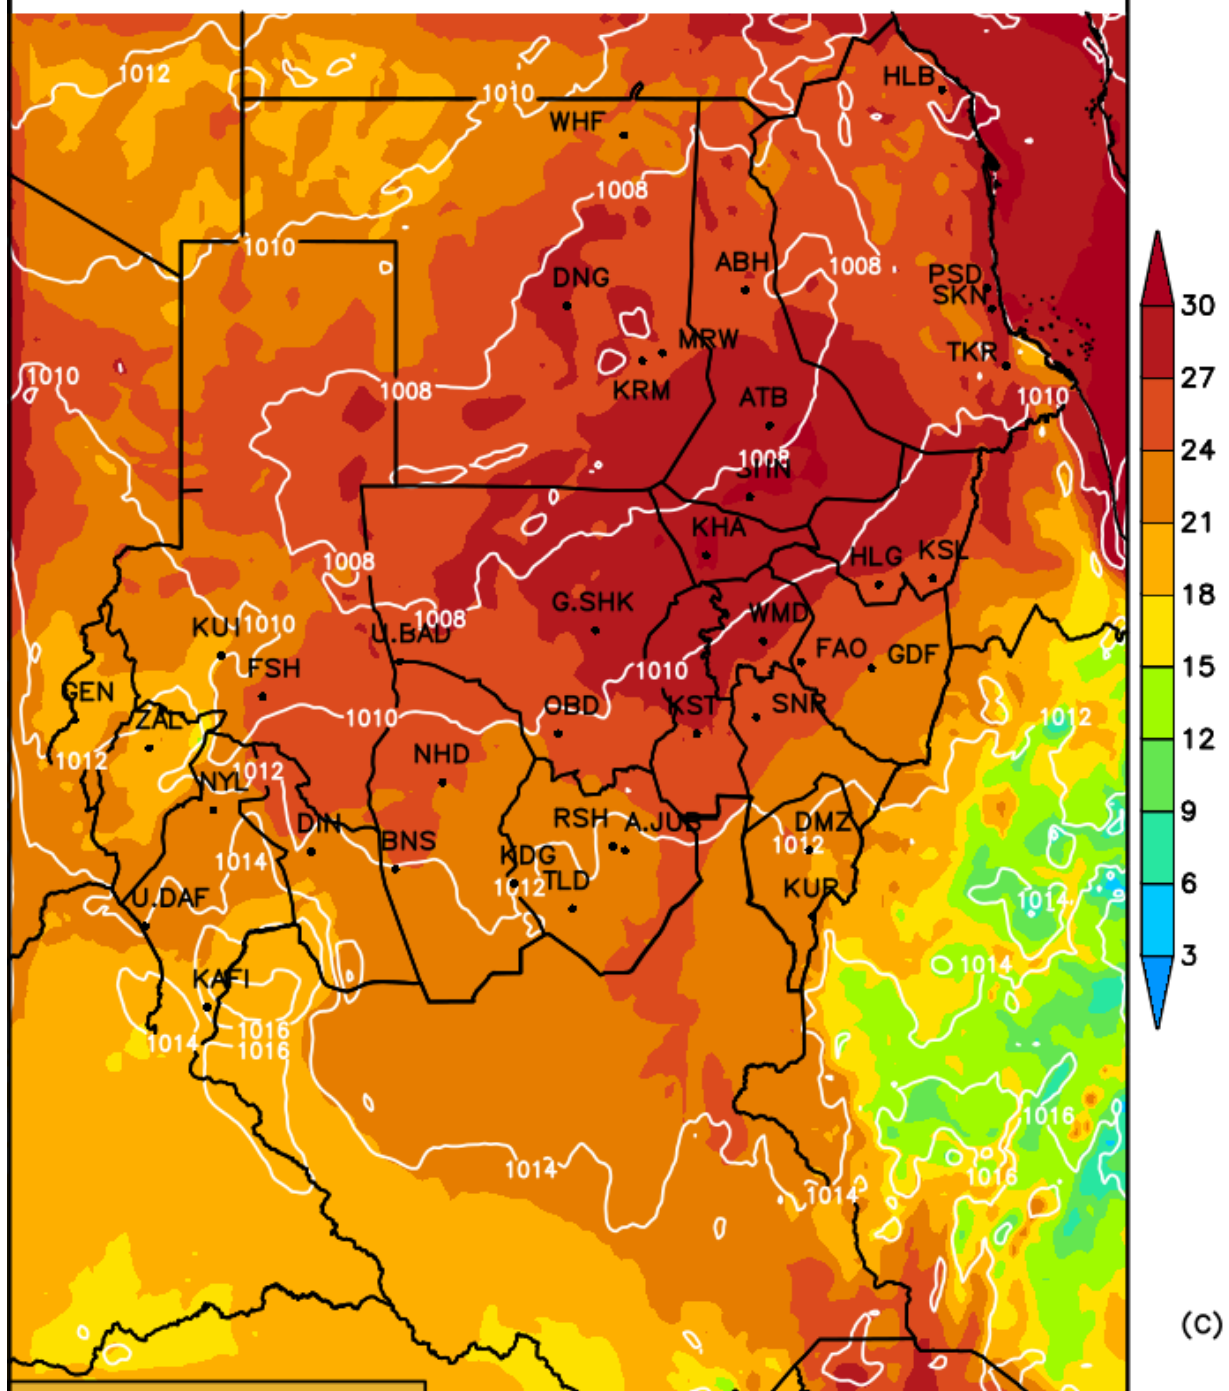

WRF_EMS Out Put

Minimum Temperature

Forecast

(14 - 16) Sep 2017

Init Wed 13 SEP 00:00Z
Fcst Thu 14 SEP 04:00Z

MINIMUM TEMPERATURE [C] (shaded)

SLP [hPa] (contours)

(c)

Init Wed 13 SEP 00:00Z
Fcst Fri 15 SEP 04:00Z

MINIMUM TEMPERATURE [C] (shaded)

SLP [hPa] (contours)

(c)

Init Wed 13 SEP 00:00Z
Fcst Sat 16 SEP 04:00Z

MINIMUM TEMPERATURE [C] (shaded)

SLP [hPa] (contours)