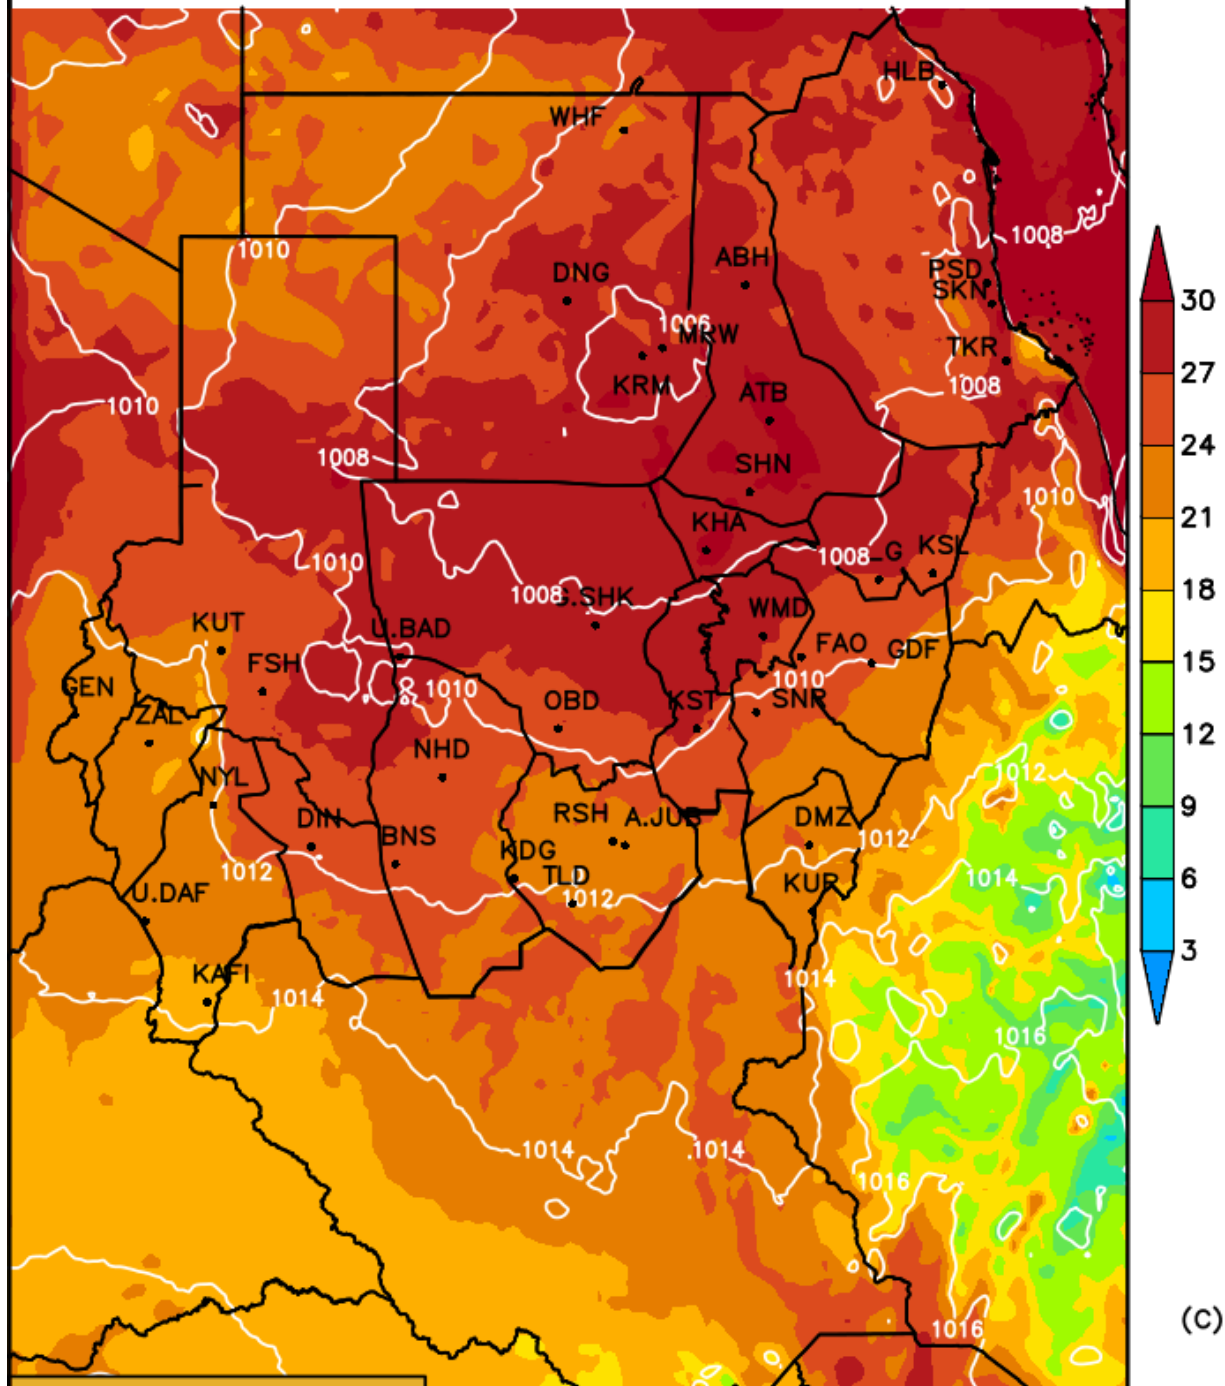

WRF_EMS Out Put

Minimum Temperature

Forecast

(14 - 16) Sep 2017

Init Wed 13 SEP 00:00Z
Fcst Thu 14 SEP 04:00Z

MINIMUM TEMPERATURE [C] (shaded)

SLP [hPa] (contours)

(c)

Init Wed 13 SEP 00:00Z
Fcst Fri 15 SEP 04:00Z

MINIMUM TEMPERATURE [C] (shaded)

SLP [hPa] (contours)

(c)

Init Wed 13 SEP 00:00Z
Fcst Sat 16 SEP 04:00Z

MINIMUM TEMPERATURE [C] (shaded)

SLP [hPa] (contours)