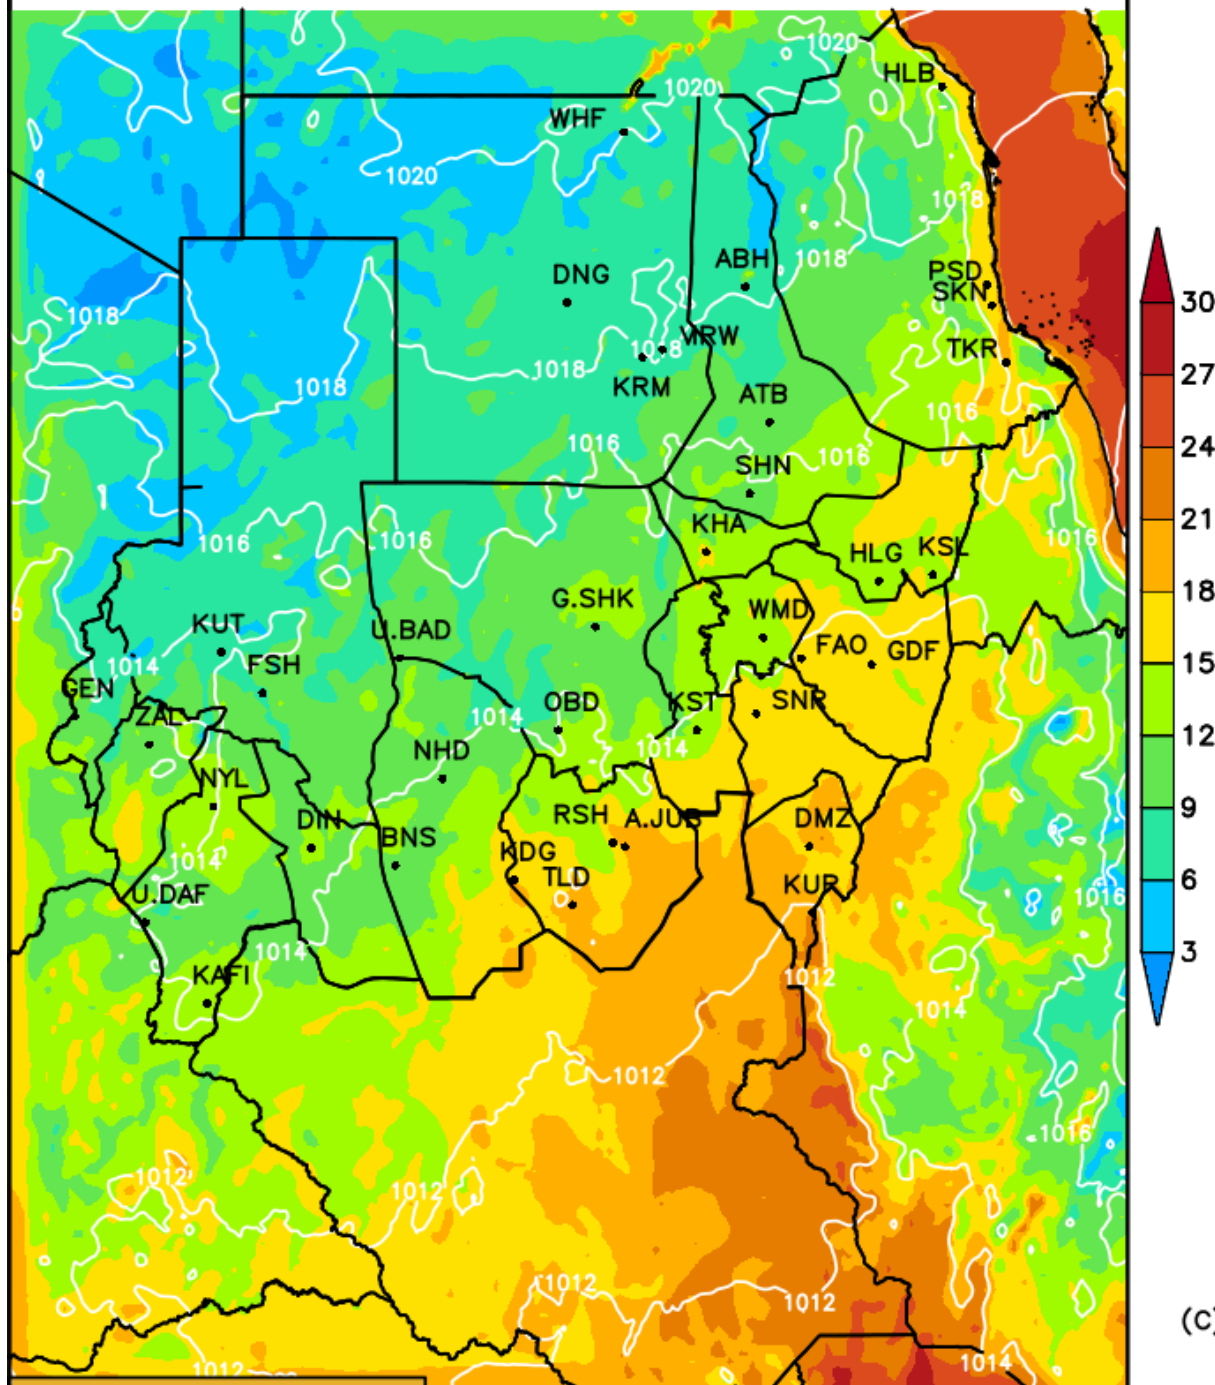

مخرجات (WRF_ EMS)

درجات الحرارة الصغرى المتوقعة

خلال الفترة

(10 - 12) يناير 2018م

Init Tue 09 JAN 00:00Z
Fcst Wed 10 JAN 04:00Z

MINIMUM TEMPERATURE [C] (shaded)

SLP [hPa] (contours)

(C)

Init Tue 09 JAN 00:00Z
Fcst Thu 11 JAN 04:00Z

MINIMUM TEMPERATURE [C] (shaded)

SLP [hPa] (contours)

(C)

Init Tue 09 JAN 00:00Z
Fcst Fri 12 JAN 04:00Z

MINIMUM TEMPERATURE [C] (shaded)

SLP [hPa] (contours)

(C)