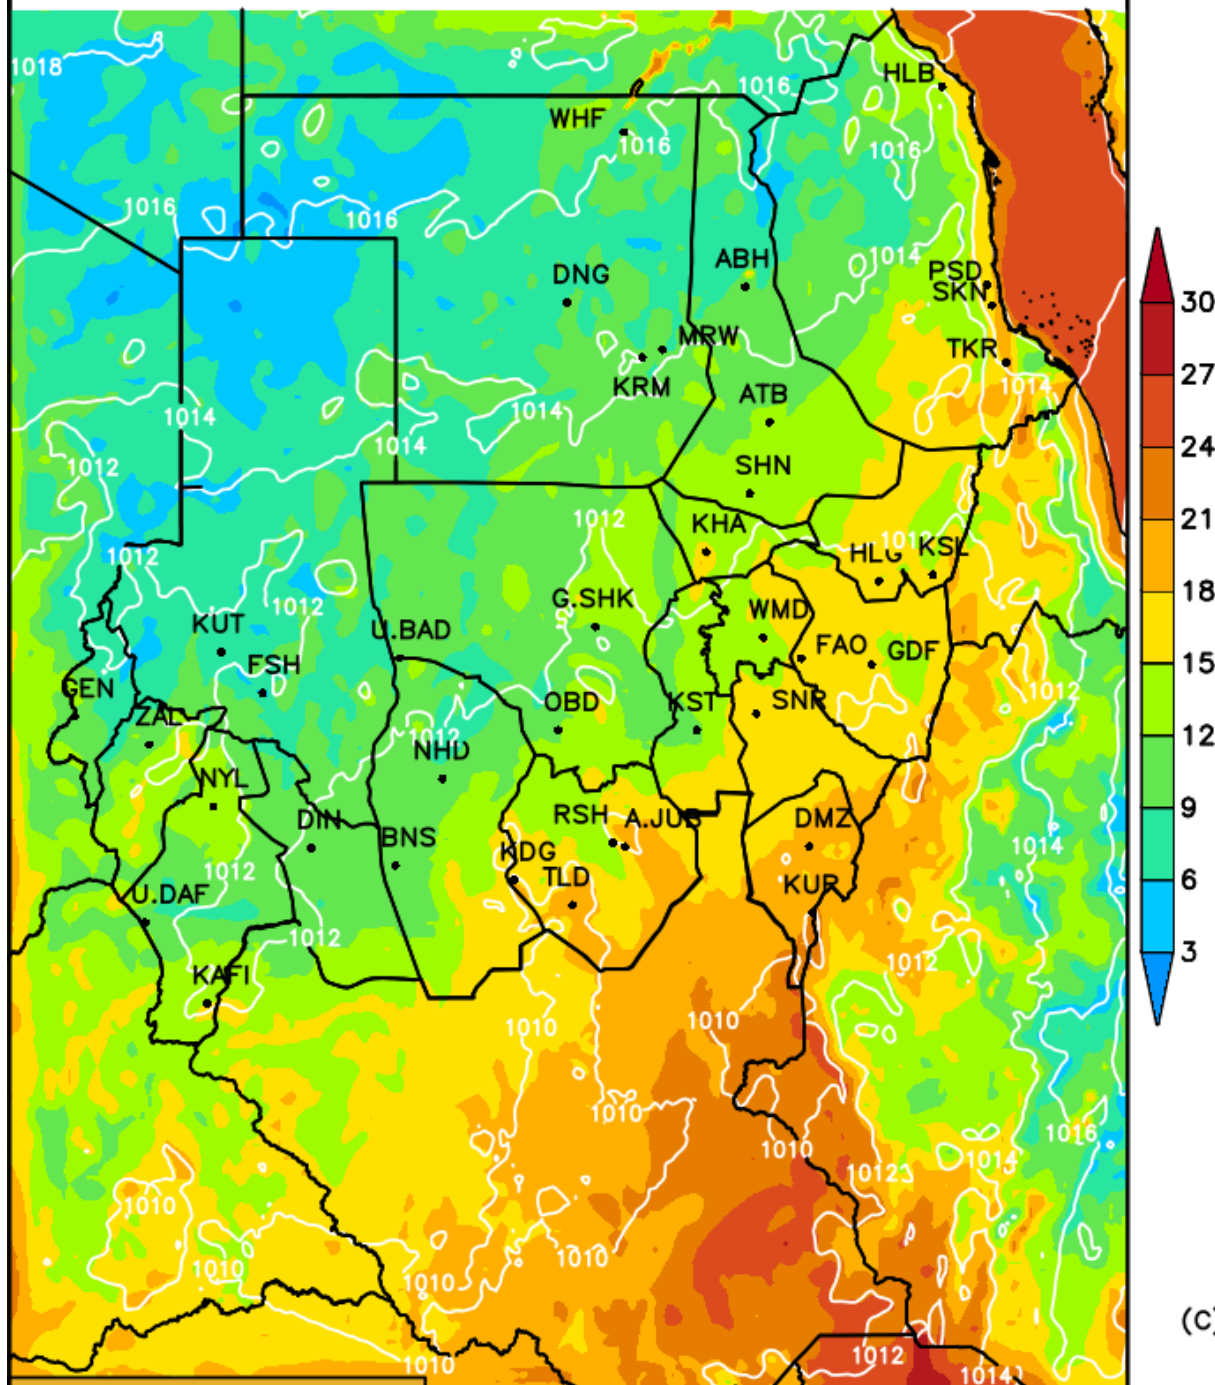

مخرجات (WRF_ EMS)

درجات الحرارة الصغرى المتوقعة

خلال الفترة

(10 - 12) يناير 2018م

Init Tue 09 JAN 00:00Z
Fcst Wed 10 JAN 04:00Z

MINIMUM TEMPERATURE [C] (shaded)

SLP [hPa] (contours)

(C)

Init Tue 09 JAN 00:00Z
Fcst Thu 11 JAN 04:00Z

MINIMUM TEMPERATURE [C] (shaded)

SLP [hPa] (contours)

(C)

Init Tue 09 JAN 00:00Z
Fcst Fri 12 JAN 04:00Z

MINIMUM TEMPERATURE [C] (shaded)

SLP [hPa] (contours)

(C)