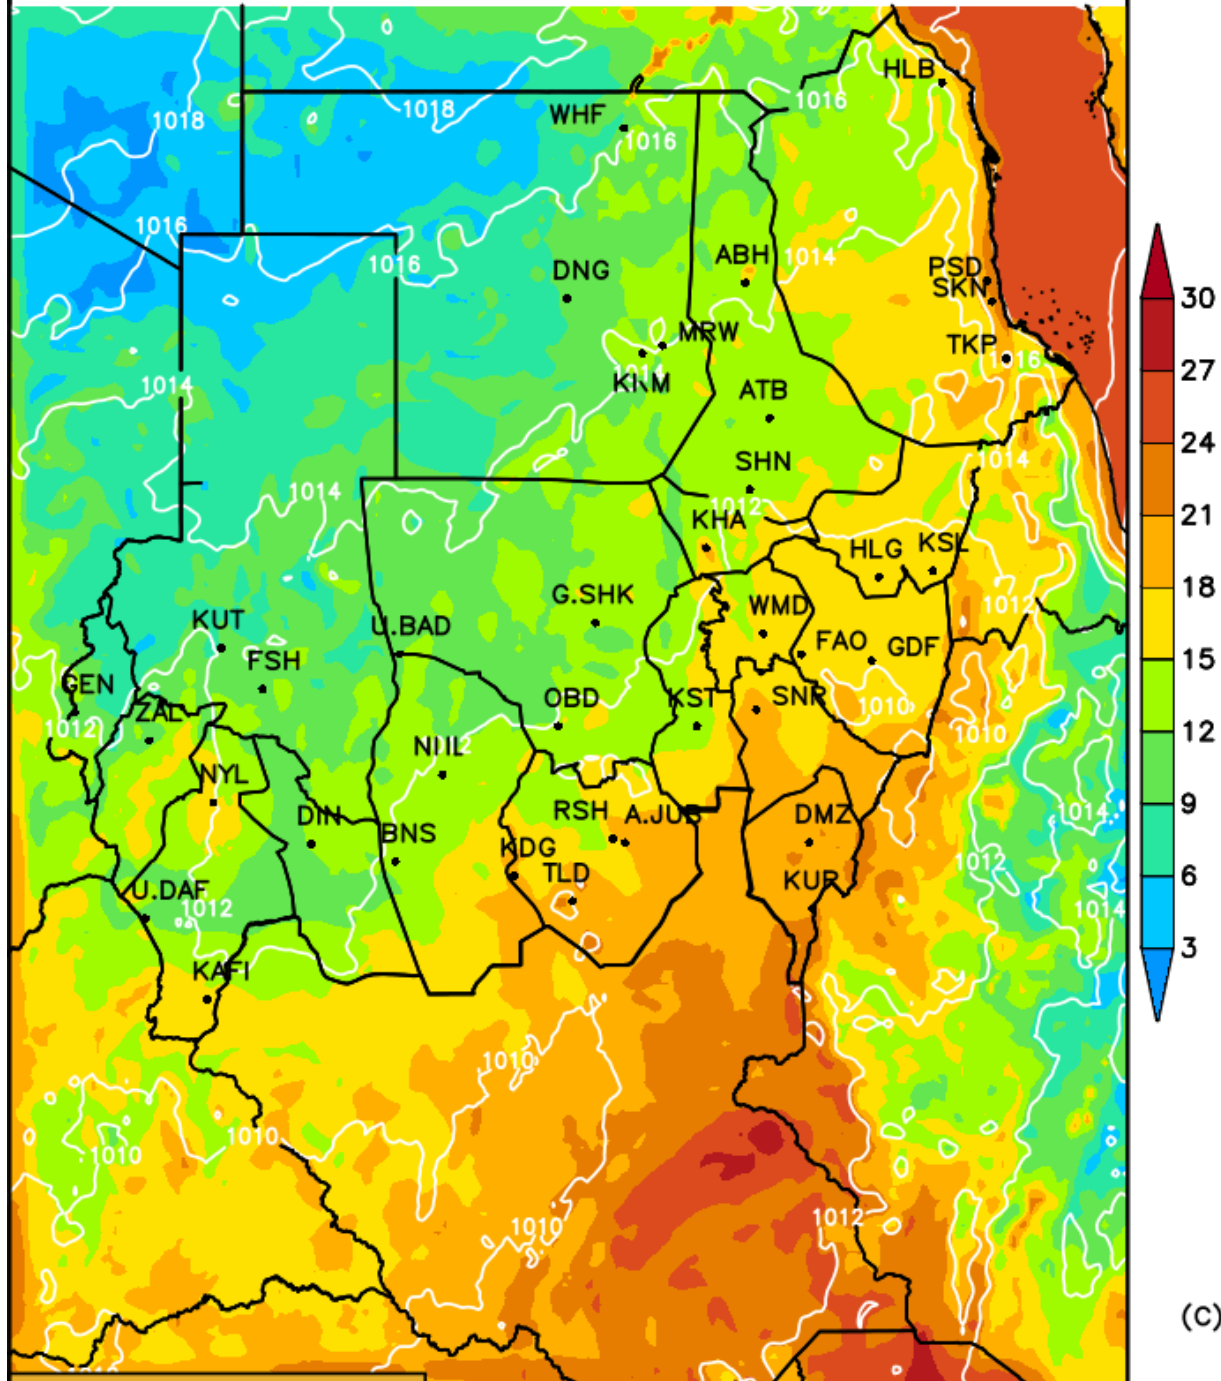

مخرجات (WRF_ EMS)

درجات الحرارة الصغرى المتوقعة

خلال الفترة

(10 - 12) يناير 2018م

Init Tue 09 JAN 00:00Z
Fcst Wed 10 JAN 04:00Z

MINIMUM TEMPERATURE [C] (shaded)

SLP [hPa] (contours)

(C)

Init Tue 09 JAN 00:00Z
Fcst Thu 11 JAN 04:00Z

MINIMUM TEMPERATURE [C] (shaded)

SLP [hPa] (contours)

(C)

Init Tue 09 JAN 00:00Z
Fcst Fri 12 JAN 04:00Z

MINIMUM TEMPERATURE [C] (shaded)

SLP [hPa] (contours)

(C)