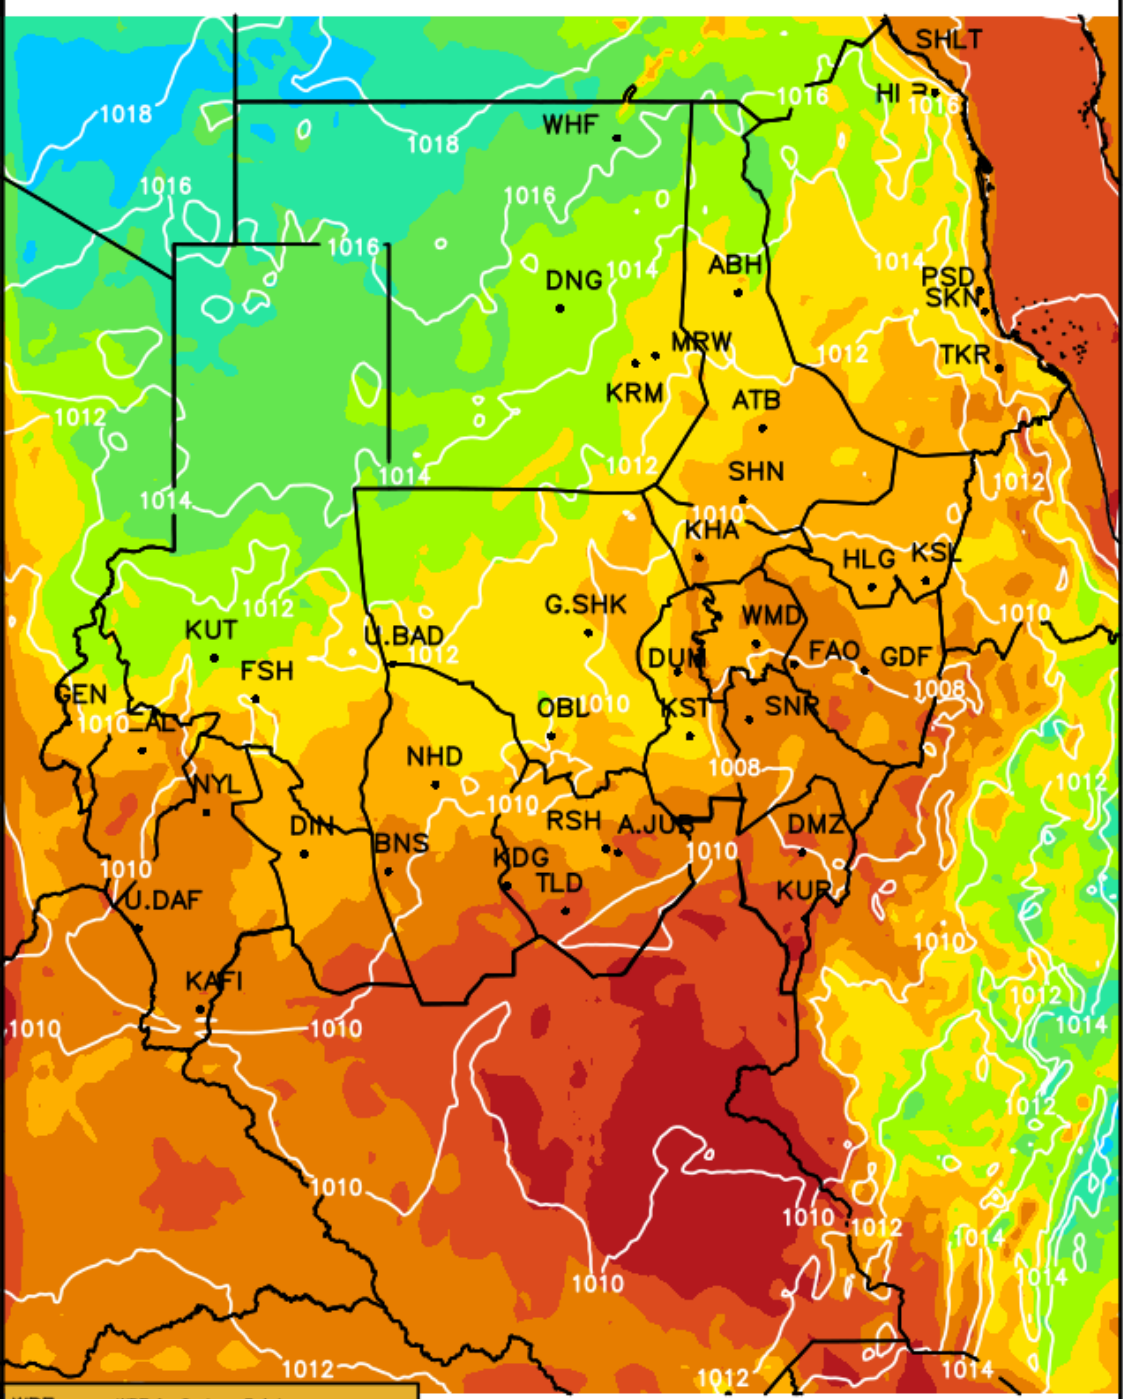

مخرجات (WRF_ EMS)

درجات الحرارة الصغرى المتوقعة

خلال الفترة

(12 - 14) فبراير 2018م

Init Sun 11 FEB 00:00Z
Fcst Mon 12 FEB 04:00Z

MINIMUM TEMPERATURE [C] (shaded)

SLP [hPa] (contours)

(C)

Init Sun 11 FEB 00:00Z
Fcst Tue 13 FEB 04:00Z

MINIMUM TEMPERATURE [C] (shaded)

SLP [hPa] (contours)

(C)

Init Sun 11 FEB 00:00Z
Fcst Wed 14 FEB 04:00Z

MINIMUM TEMPERATURE [C] (shaded)

SLP [hPa] (contours)

(C)