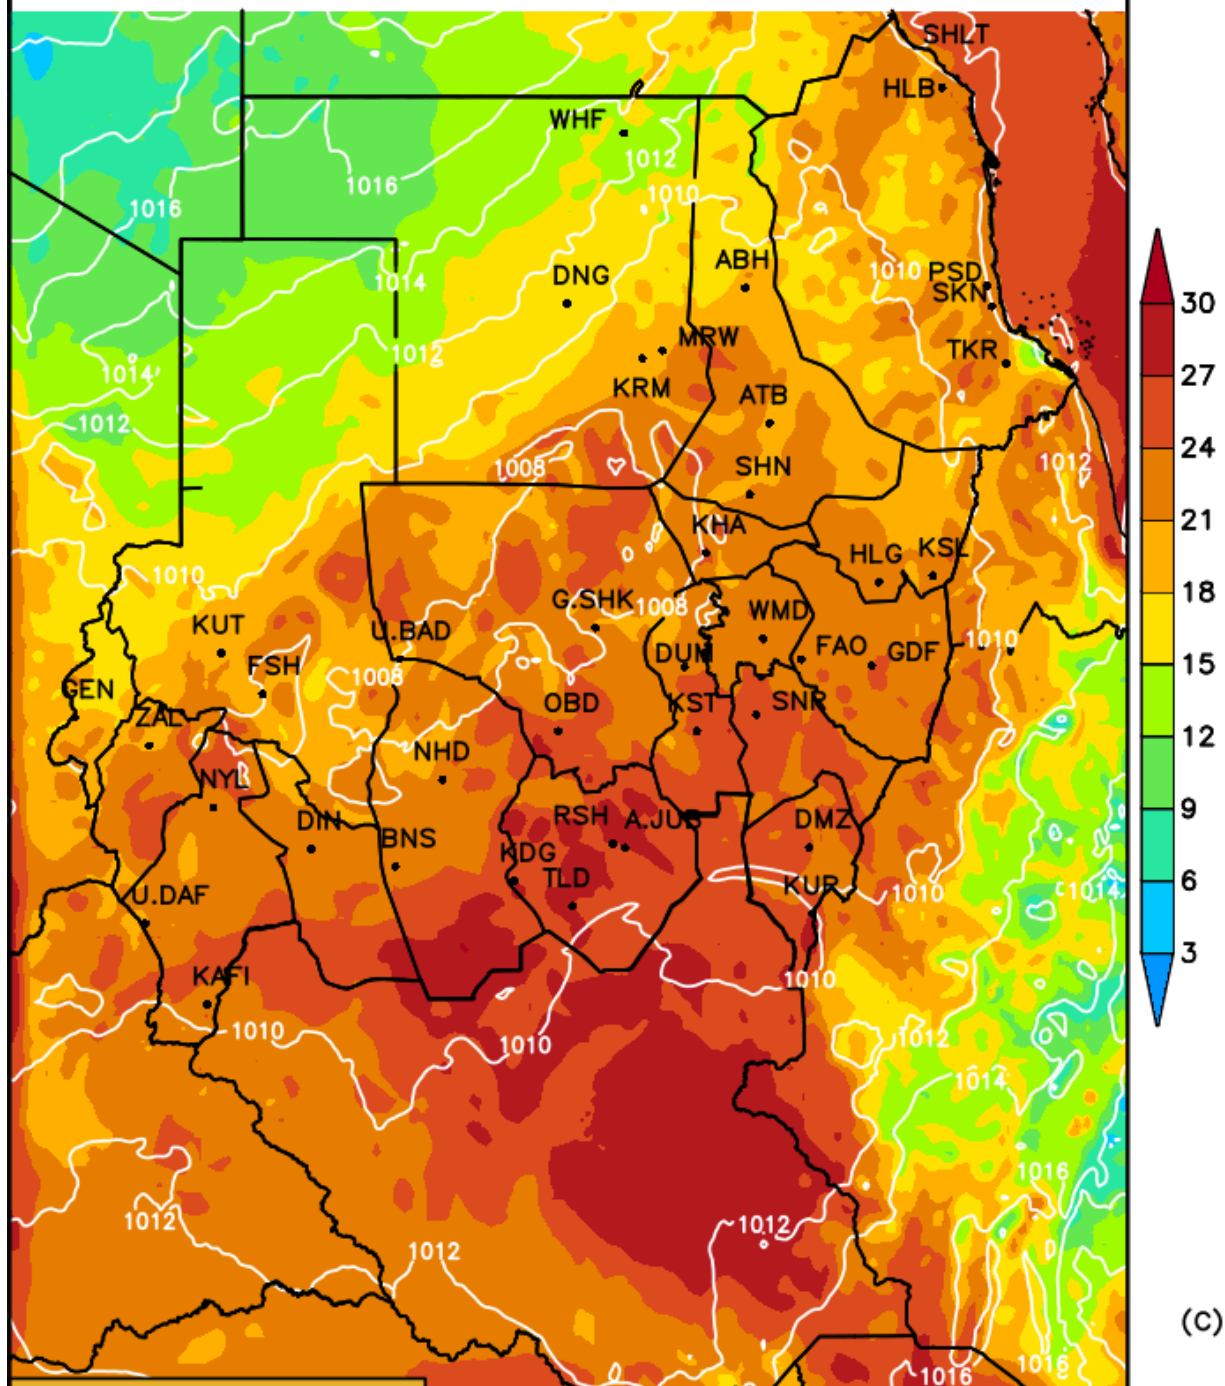

مخرجات (WRF_ EMS)

درجات الحرارة الصغرى المتوقعة

خلال الفترة

(12 - 14) فبراير 2018م

Init Sun 11 FEB 00:00Z
Fcst Mon 12 FEB 04:00Z

MINIMUM TEMPERATURE [C] (shaded)

SLP [hPa] (contours)

(C)

Init Sun 11 FEB 00:00Z
Fcst Tue 13 FEB 04:00Z

MINIMUM TEMPERATURE [C] (shaded)

SLP [hPa] (contours)

(C)

Init Sun 11 FEB 00:00Z
Fcst Wed 14 FEB 04:00Z

MINIMUM TEMPERATURE [C] (shaded)

SLP [hPa] (contours)

(C)