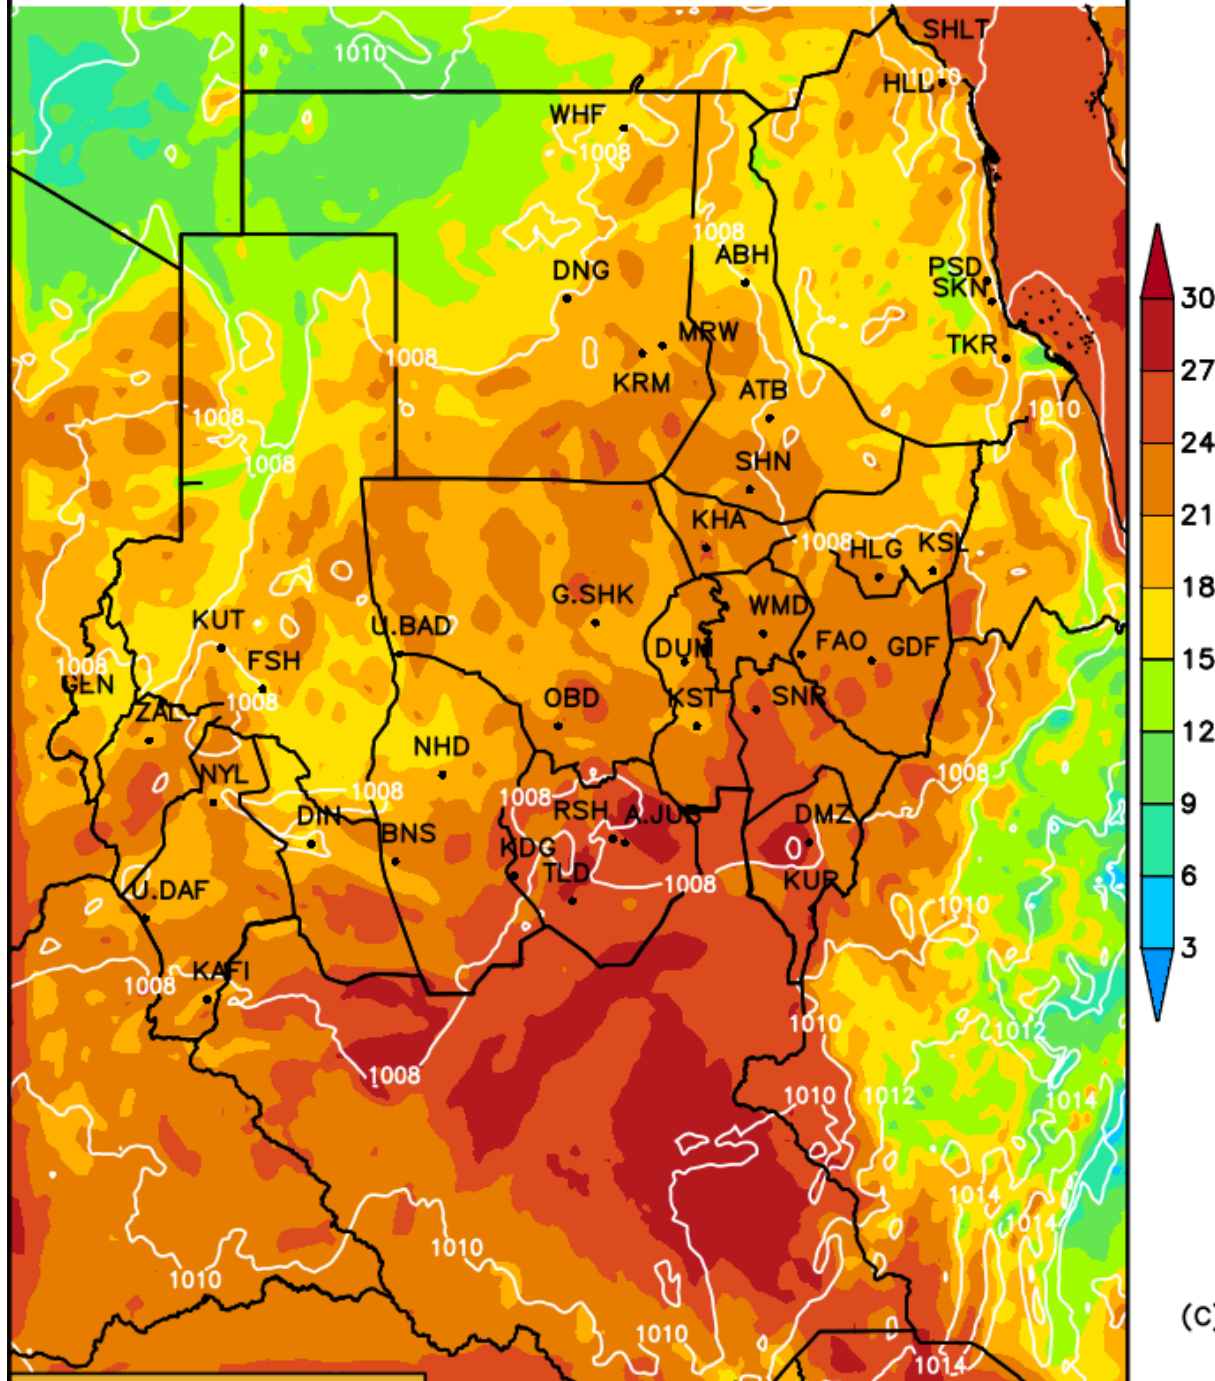

مخرجات (WRF_ EMS)

درجات الحرارة الصغرى المتوقعة

خلال الفترة

(12 - 14) فبراير 2018م

Init Sun 11 FEB 00:00Z
Fcst Mon 12 FEB 04:00Z

MINIMUM TEMPERATURE [C] (shaded)

SLP [hPa] (contours)

(C)

Init Sun 11 FEB 00:00Z
Fcst Tue 13 FEB 04:00Z

MINIMUM TEMPERATURE [C] (shaded)

SLP [hPa] (contours)

(C)

Init Sun 11 FEB 00:00Z
Fcst Wed 14 FEB 04:00Z

MINIMUM TEMPERATURE [C] (shaded)

SLP [hPa] (contours)

(C)