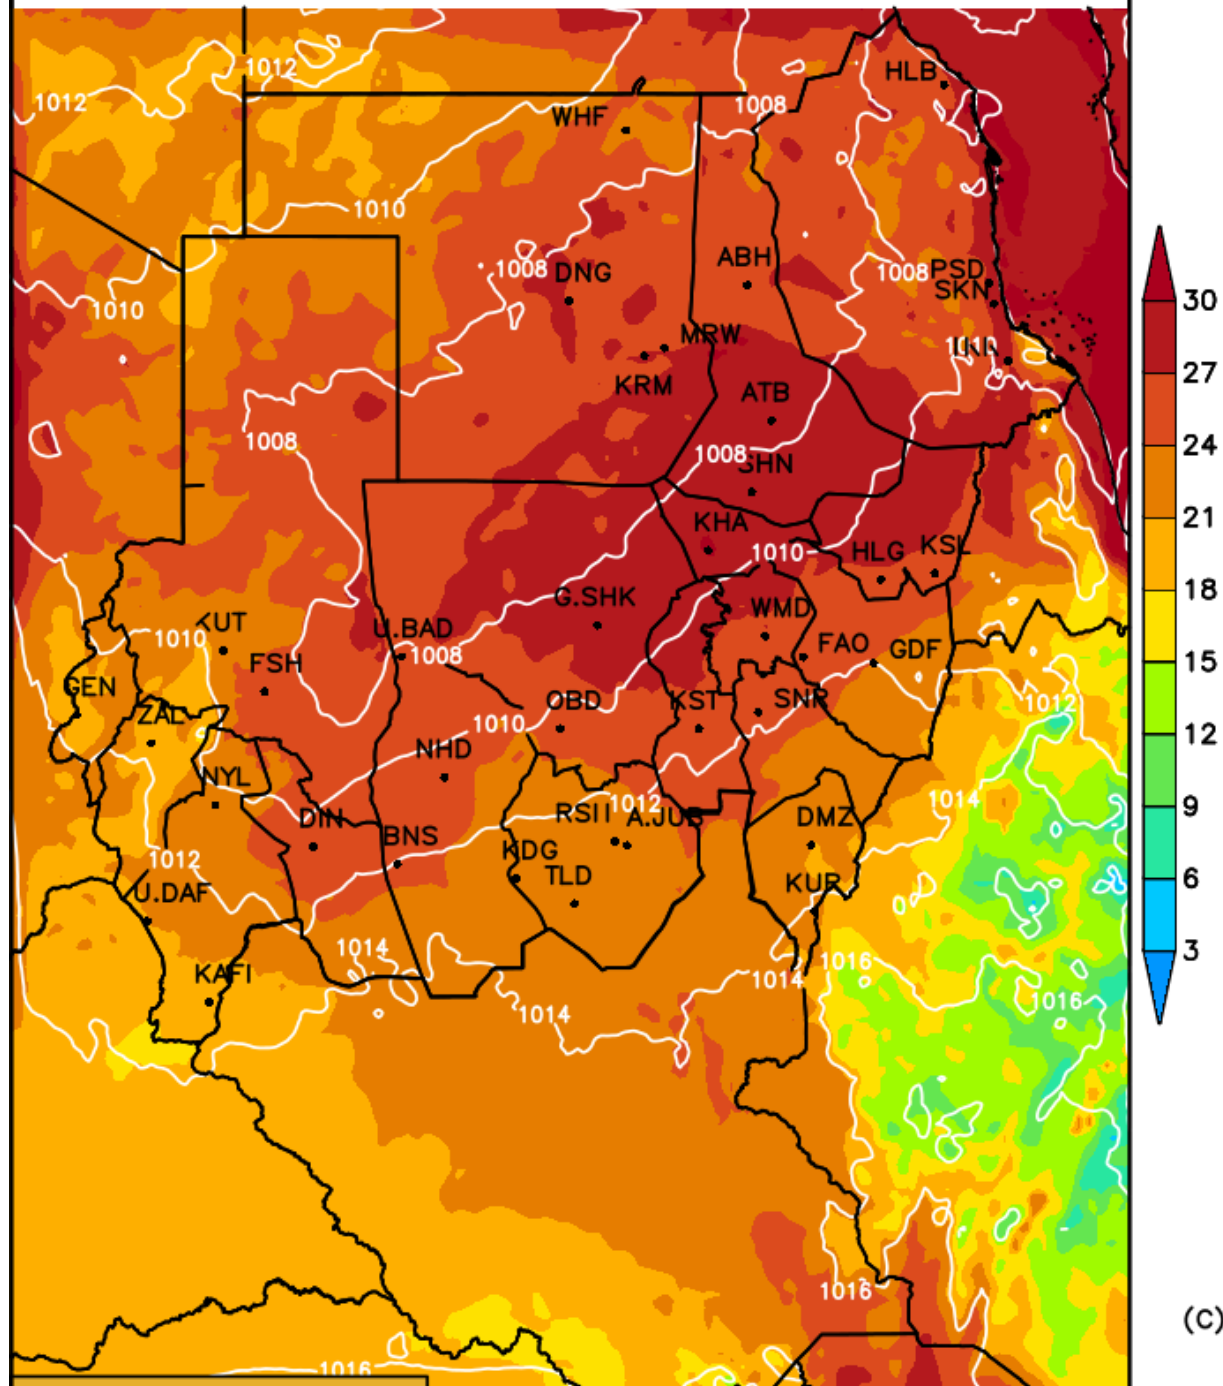

مخرجات (WRF_ EMS)

درجات الحرارة الصغرى المتوقعة

خلال الفترة

(13 - 15) سبتمبر 2017م

Init Tue 12 SEP 00:00Z
Fcst Wed 13 SEP 04:00Z

MINIMUM TEMPERATURE [C] (shaded)

SLP [hPa] (contours)

(C)

Init Tue 12 SEP 00:00Z
Fcst Thu 14 SEP 04:00Z

MINIMUM TEMPERATURE [C] (shaded)

SLP [hPa] (contours)

(C)

Init Tue 12 SEP 00:00Z
Fcst Fri 15 SEP 04:00Z

MINIMUM TEMPERATURE [C] (shaded)

SLP [hPa] (contours)

(C)