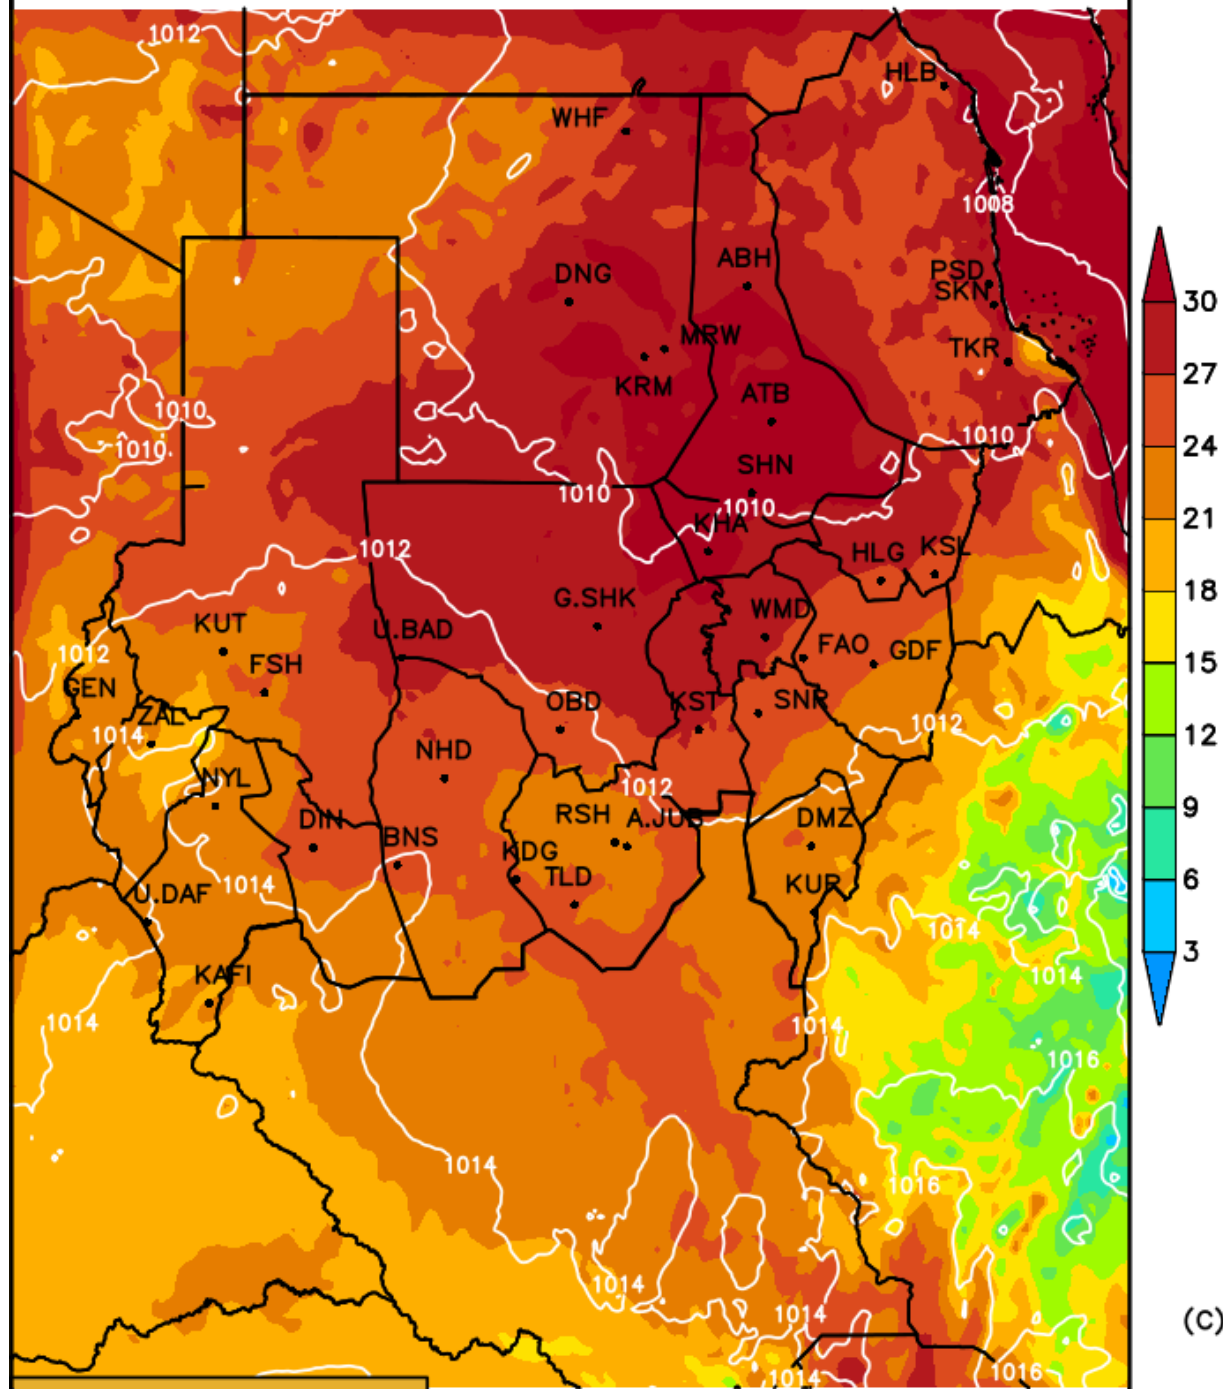

مخرجات (WRF_ EMS)

درجات الحرارة الصغرى المتوقعة

خلال الفترة

(13 - 15) سبتمبر 2017م

Init Tue 12 SEP 00:00Z
Fcst Wed 13 SEP 04:00Z

MINIMUM TEMPERATURE [C] (shaded)

SLP [hPa] (contours)

(C)

Init Tue 12 SEP 00:00Z
Fcst Thu 14 SEP 04:00Z

MINIMUM TEMPERATURE [C] (shaded)

SLP [hPa] (contours)

(C)

Init Tue 12 SEP 00:00Z
Fcst Fri 15 SEP 04:00Z

MINIMUM TEMPERATURE [C] (shaded)

SLP [hPa] (contours)

(C)