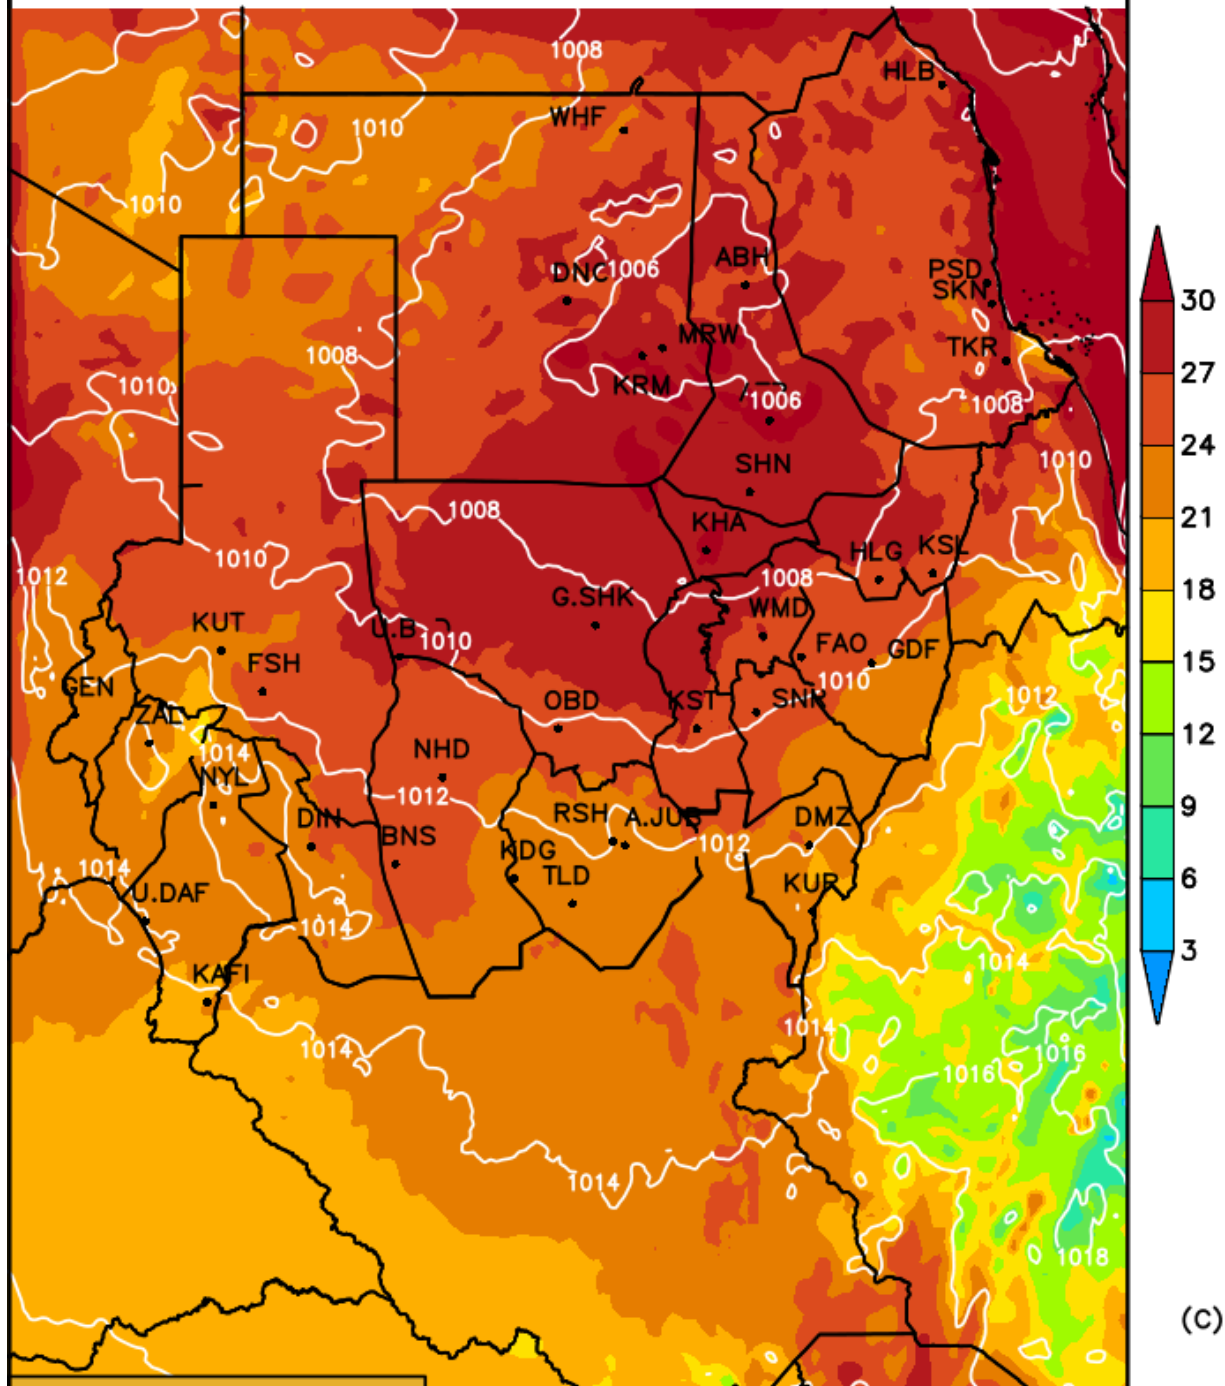

مخرجات (WRF_ EMS)

درجات الحرارة الصغرى المتوقعة

خلال الفترة

(13 - 15) سبتمبر 2017م

Init Tue 12 SEP 00:00Z
Fcst Wed 13 SEP 04:00Z

MINIMUM TEMPERATURE [C] (shaded)

SLP [hPa] (contours)

(C)

Init Tue 12 SEP 00:00Z
Fcst Thu 14 SEP 04:00Z

MINIMUM TEMPERATURE [C] (shaded)

SLP [hPa] (contours)

(C)

Init Tue 12 SEP 00:00Z
Fcst Fri 15 SEP 04:00Z

MINIMUM TEMPERATURE [C] (shaded)

SLP [hPa] (contours)

(C)