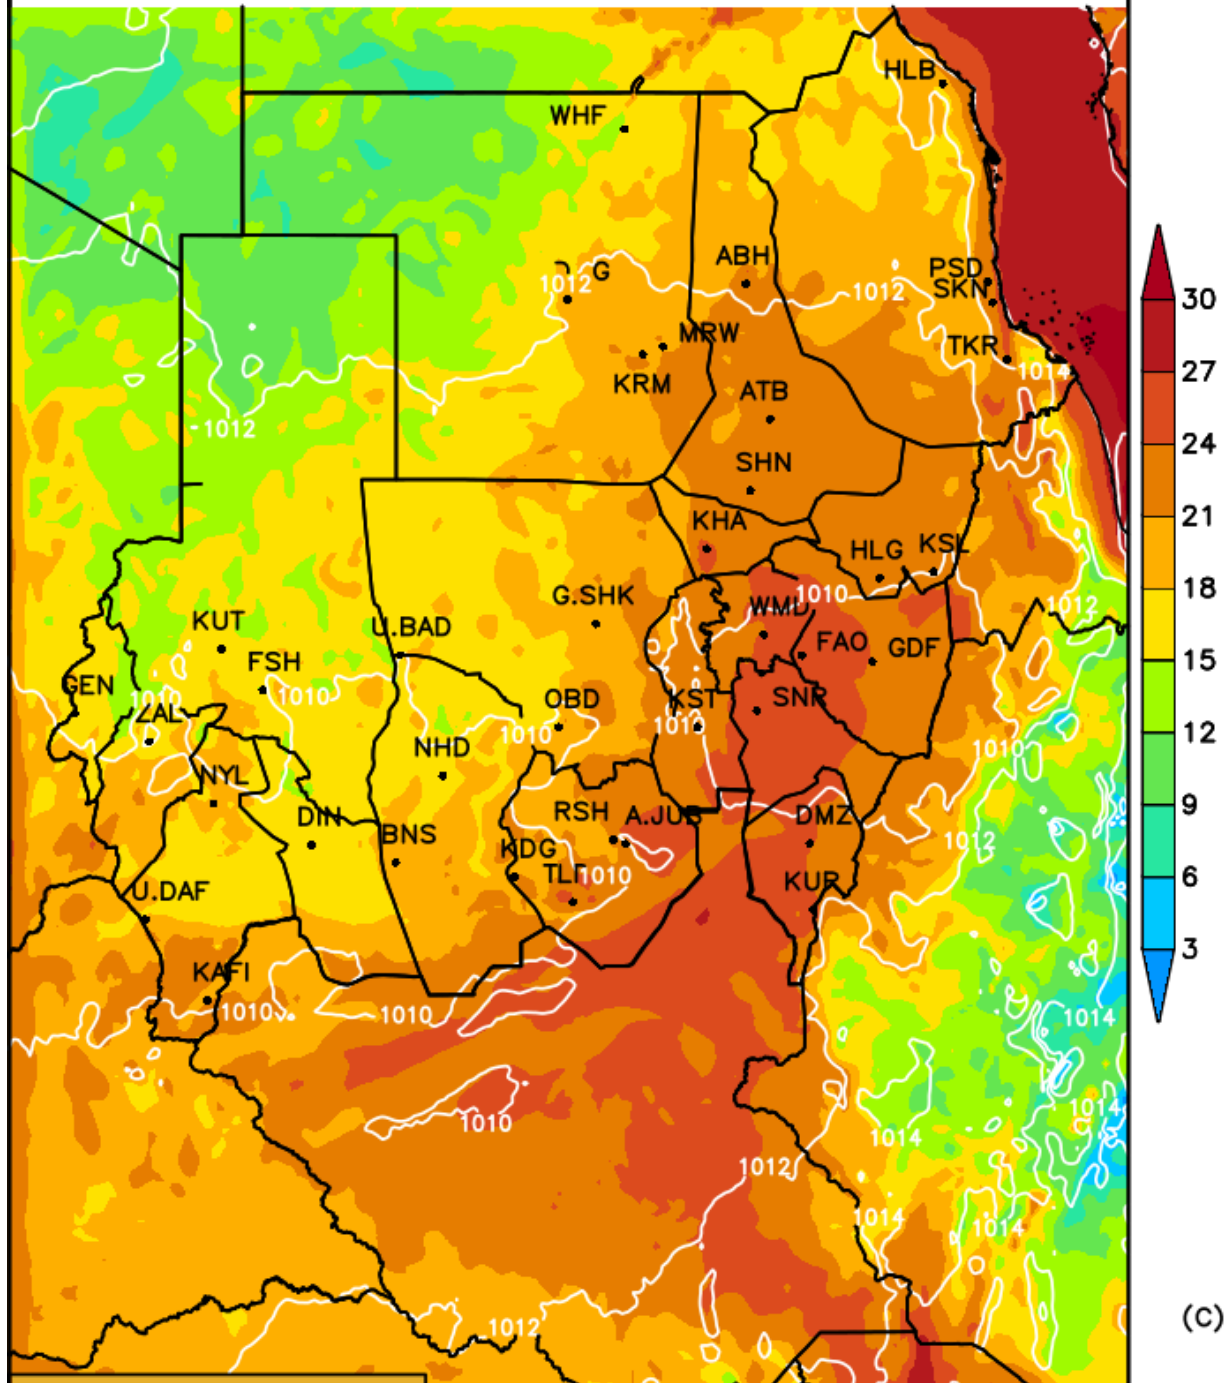

مخرجات (WRF_ EMS)

درجات الحرارة الصغرى المتوقعة

خلال الفترة

(13- 15) نوفمبر 2017م

Init Sun 12 NOV00:00Z
Fcst Mon 13 NOV04:00Z

MINIMUM TEMPERATURE [C] (shaded)
SLP [hPa] (contours)

Init Sun 12 NOV00:00Z
Fcst Tue 14 NOV04:00Z

MINIMUM TEMPERATURE [C] (shaded)
SLP [hPa] (contours)

(c)

Init Sun 12 NOV00:00Z
Fcst Wed 15 NOV04:00Z

MINIMUM TEMPERATURE [C] (shaded)
SLP [hPa] (contours)

(c)