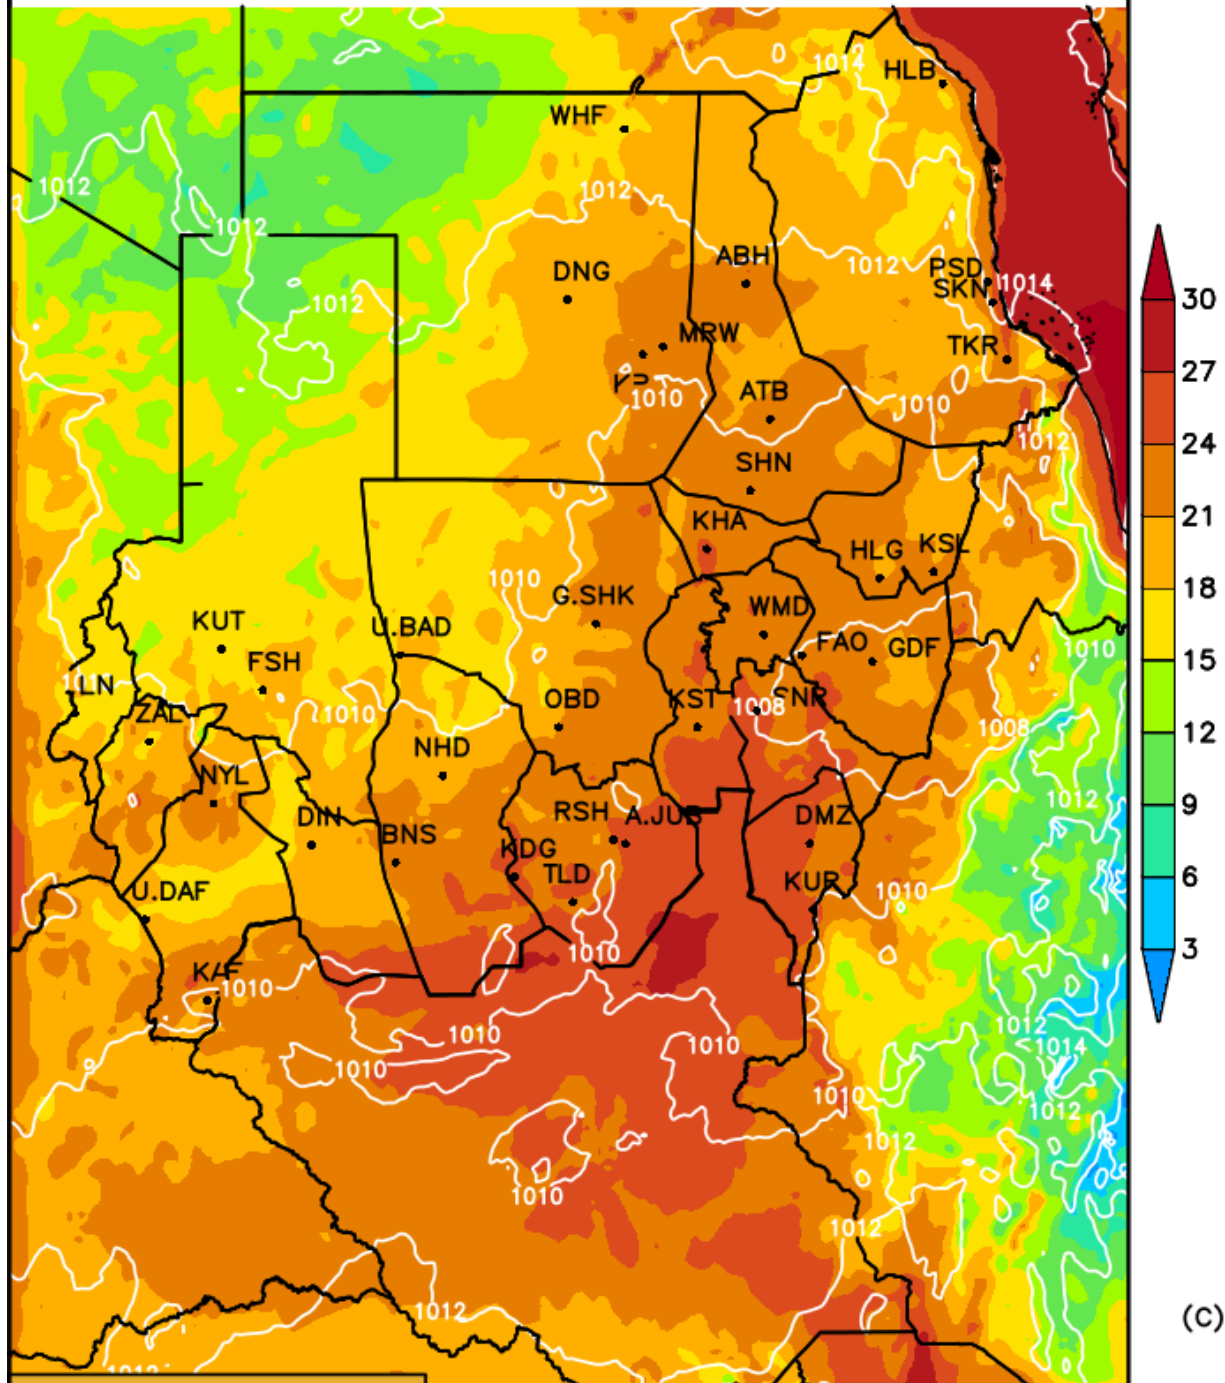

مخرجات (WRF_ EMS)

درجات الحرارة الصغرى المتوقعة

خلال الفترة

(13- 15) نوفمبر 2017م

Init Sun 12 NOV00:00Z
Fcst Mon 13 NOV04:00Z

MINIMUM TEMPERATURE [C] (shaded)
SLP [hPa] (contours)

Init Sun 12 NOV00:00Z
Fcst Tue 14 NOV04:00Z

MINIMUM TEMPERATURE [C] (shaded)
SLP [hPa] (contours)

(c)

Init Sun 12 NOV00:00Z
Fcst Wed 15 NOV04:00Z

MINIMUM TEMPERATURE [C] (shaded)
SLP [hPa] (contours)

(c)