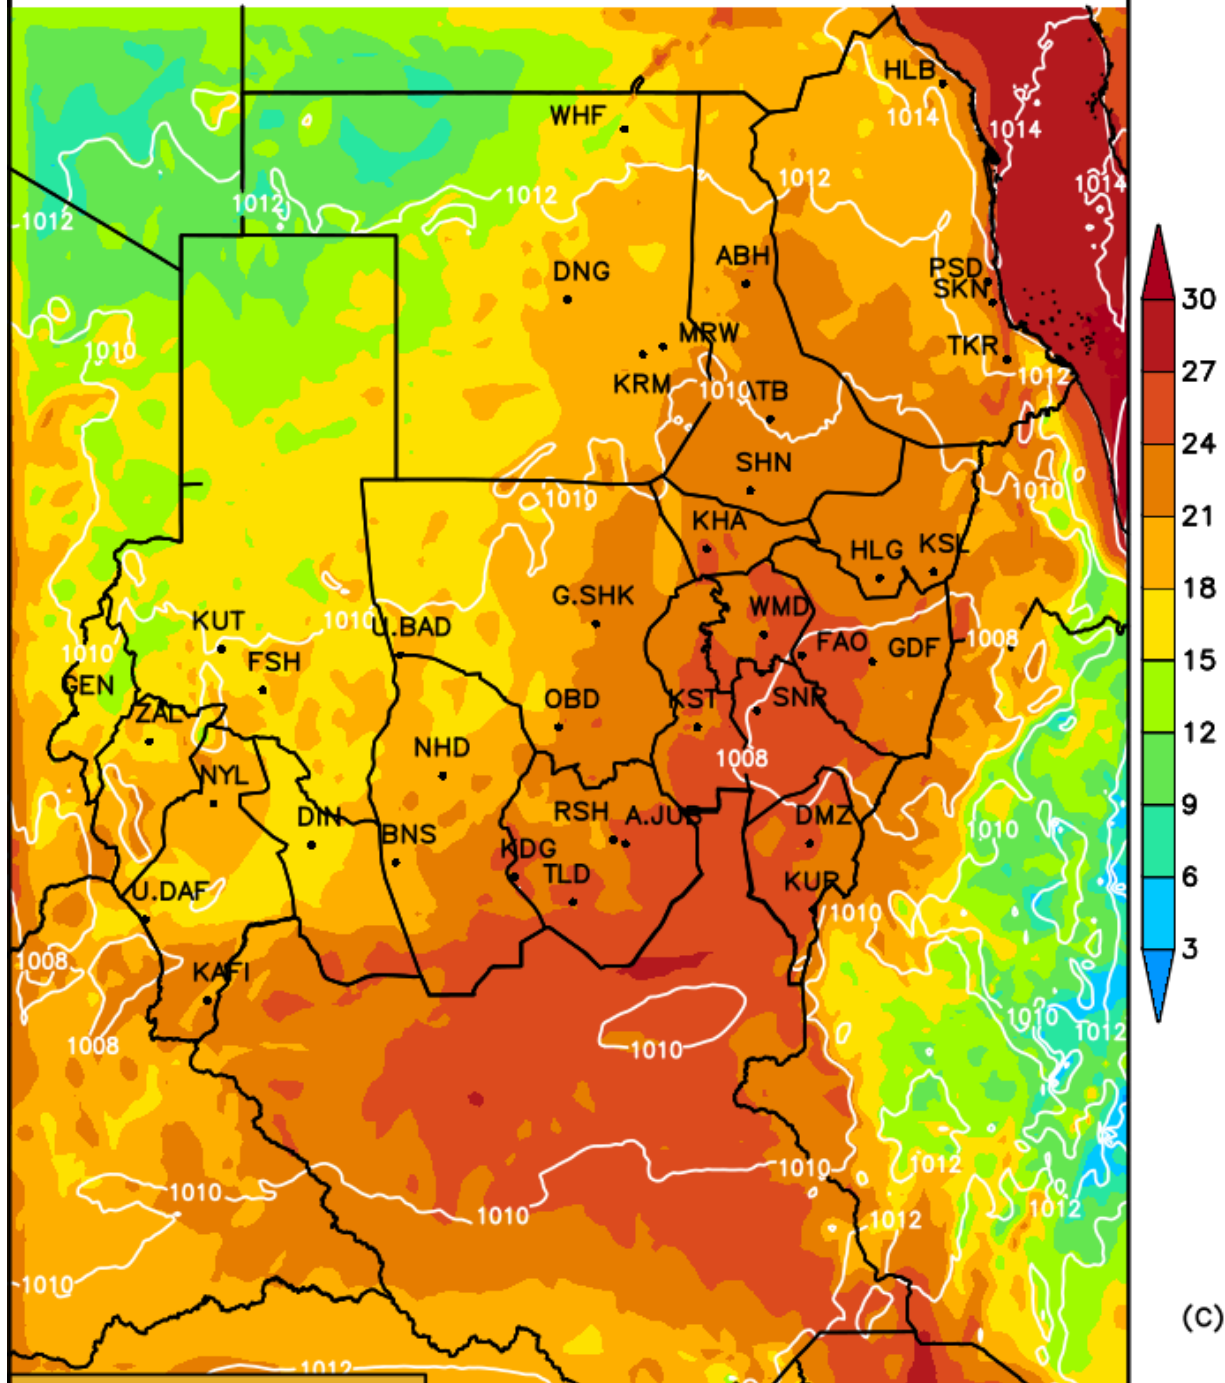

مخرجات (WRF_ EMS)

درجات الحرارة الصغرى المتوقعة

خلال الفترة

(13- 15) نوفمبر 2017م

Init Sun 12 NOV00:00Z
Fcst Mon 13 NOV04:00Z

MINIMUM TEMPERATURE [C] (shaded)
SLP [hPa] (contours)

Init Sun 12 NOV00:00Z
Fcst Tue 14 NOV04:00Z

MINIMUM TEMPERATURE [C] (shaded)
SLP [hPa] (contours)

(c)

Init Sun 12 NOV00:00Z
Fcst Wed 15 NOV04:00Z

MINIMUM TEMPERATURE [C] (shaded)
SLP [hPa] (contours)

(c)