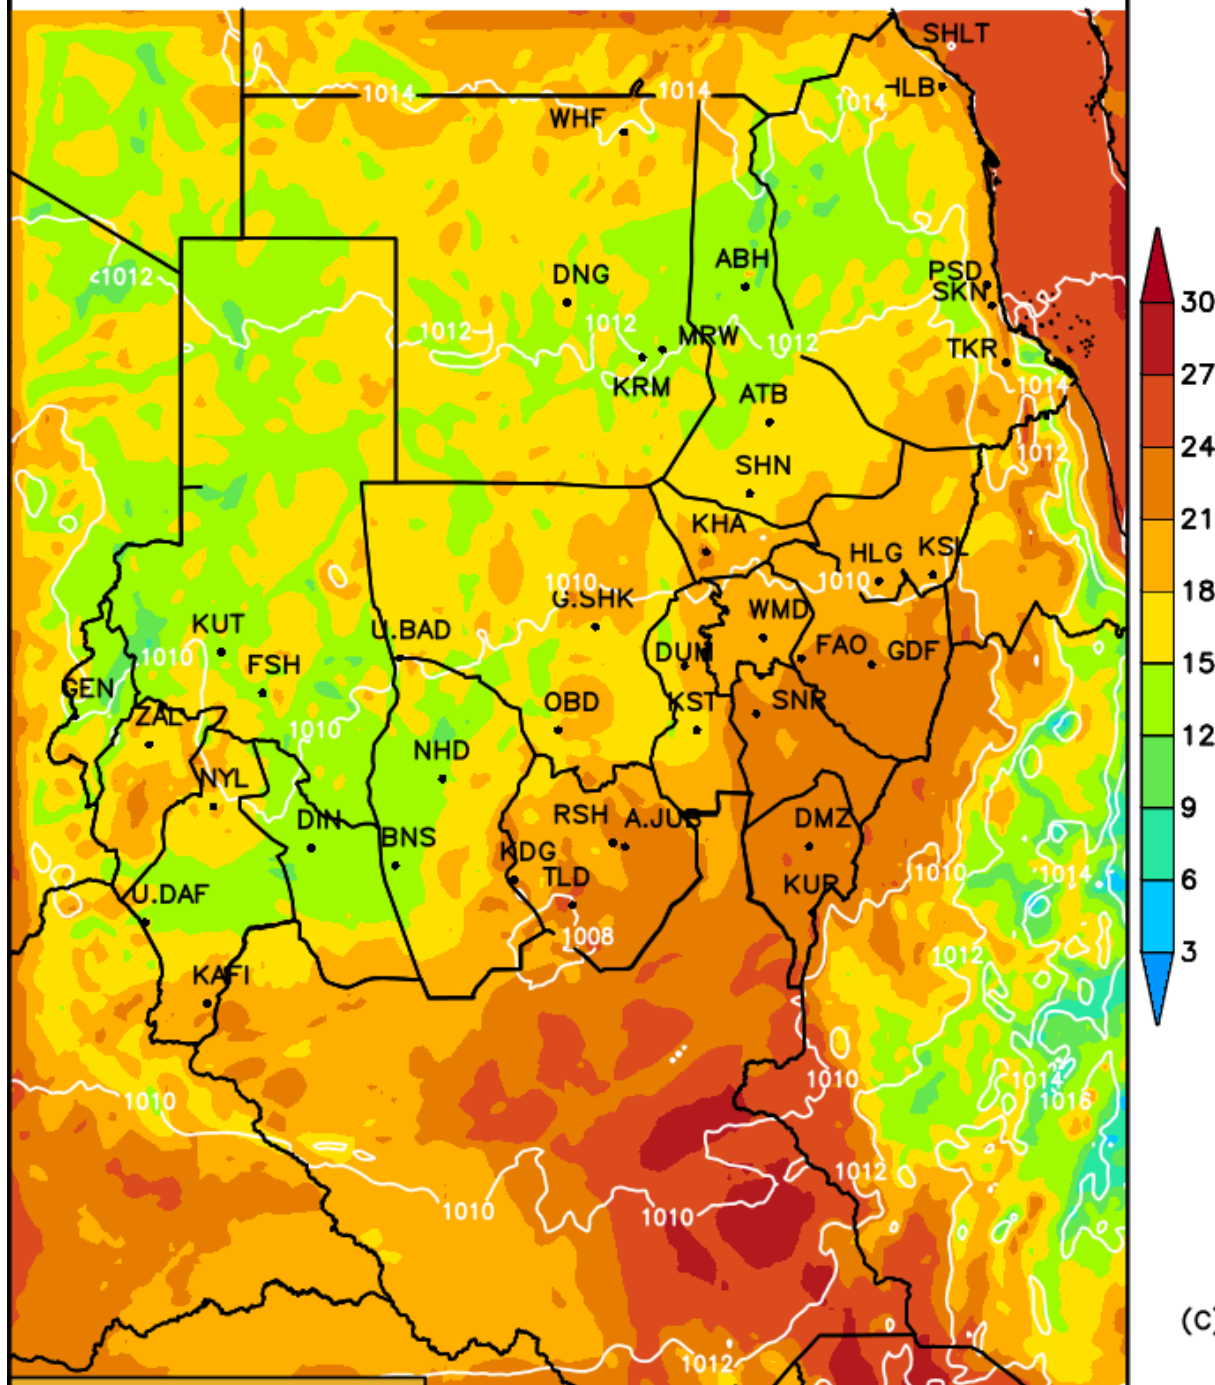

مخرجات (WRF_ EMS)

درجات الحرارة الصغرى المتوقعة

خلال الفترة

(07 - 09) مارس 2018م

Init Tue 06 MAR 00:00Z
Fcst Wed 07 MAR 04:00Z

MINIMUM TEMPERATURE [C] (shaded)

SLP [hPa] (contours)

Init Tue 06 MAR00:00Z
Fcst Thu 08 MAR04:00Z

MINIMUM TEMPERATURE [C] (shaded)

SLP [hPa] (contours)

Init Tue 06 MAR 00:00Z
Fcst Fri 09 MAR 04:00Z

MINIMUM TEMPERATURE [C] (shaded)

SLP [hPa] (contours)

(C)