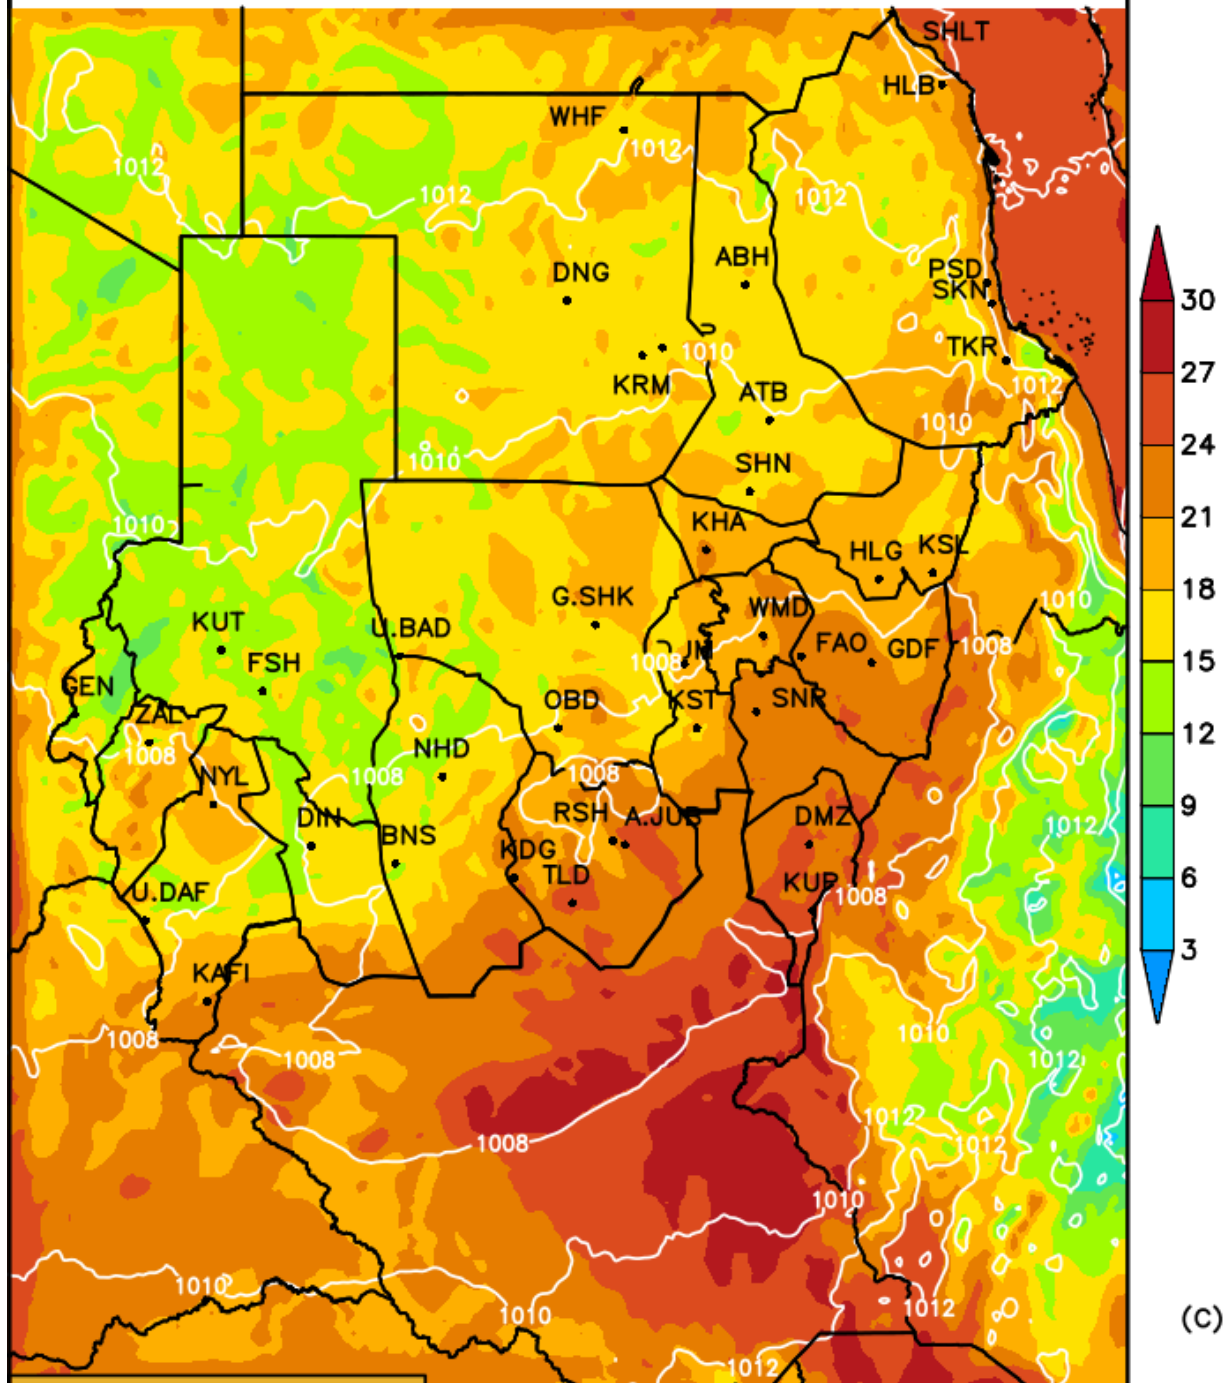

مخرجات (WRF_ EMS)

درجات الحرارة الصغرى المتوقعة

خلال الفترة

(07 - 09) مارس 2018م

Init Tue 06 MAR 00:00Z
Fcst Wed 07 MAR 04:00Z

MINIMUM TEMPERATURE [C] (shaded)

SLP [hPa] (contours)

Init Tue 06 MAR00:00Z
Fcst Thu 08 MAR04:00Z

MINIMUM TEMPERATURE [C] (shaded)

SLP [hPa] (contours)

Init Tue 06 MAR 00:00Z
Fcst Fri 09 MAR 04:00Z

MINIMUM TEMPERATURE [C] (shaded)

SLP [hPa] (contours)

(C)