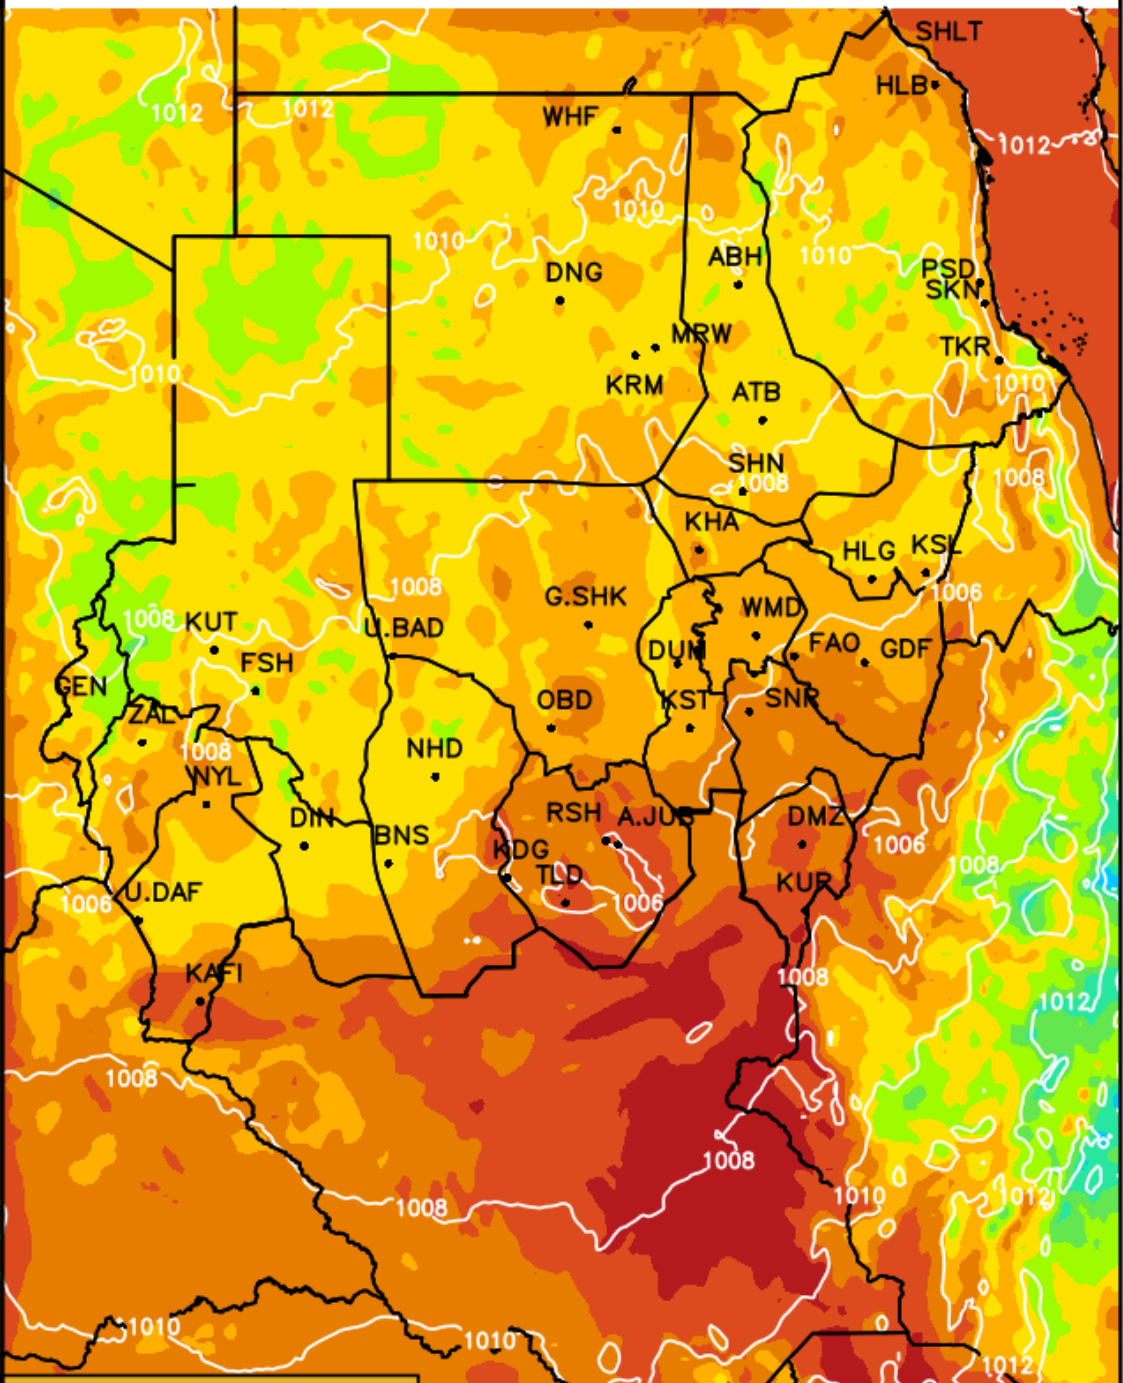

مخرجات (WRF_ EMS)

درجات الحرارة الصغرى المتوقعة

خلال الفترة

(07 - 09) مارس 2018م

Init Tue 06 MAR 00:00Z
Fcst Wed 07 MAR 04:00Z

MINIMUM TEMPERATURE [C] (shaded)

SLP [hPa] (contours)

Init Tue 06 MAR00:00Z
Fcst Thu 08 MAR04:00Z

MINIMUM TEMPERATURE [C] (shaded)

SLP [hPa] (contours)

Init Tue 06 MAR 00:00Z
Fcst Fri 09 MAR 04:00Z

MINIMUM TEMPERATURE [C] (shaded)

SLP [hPa] (contours)

(C)