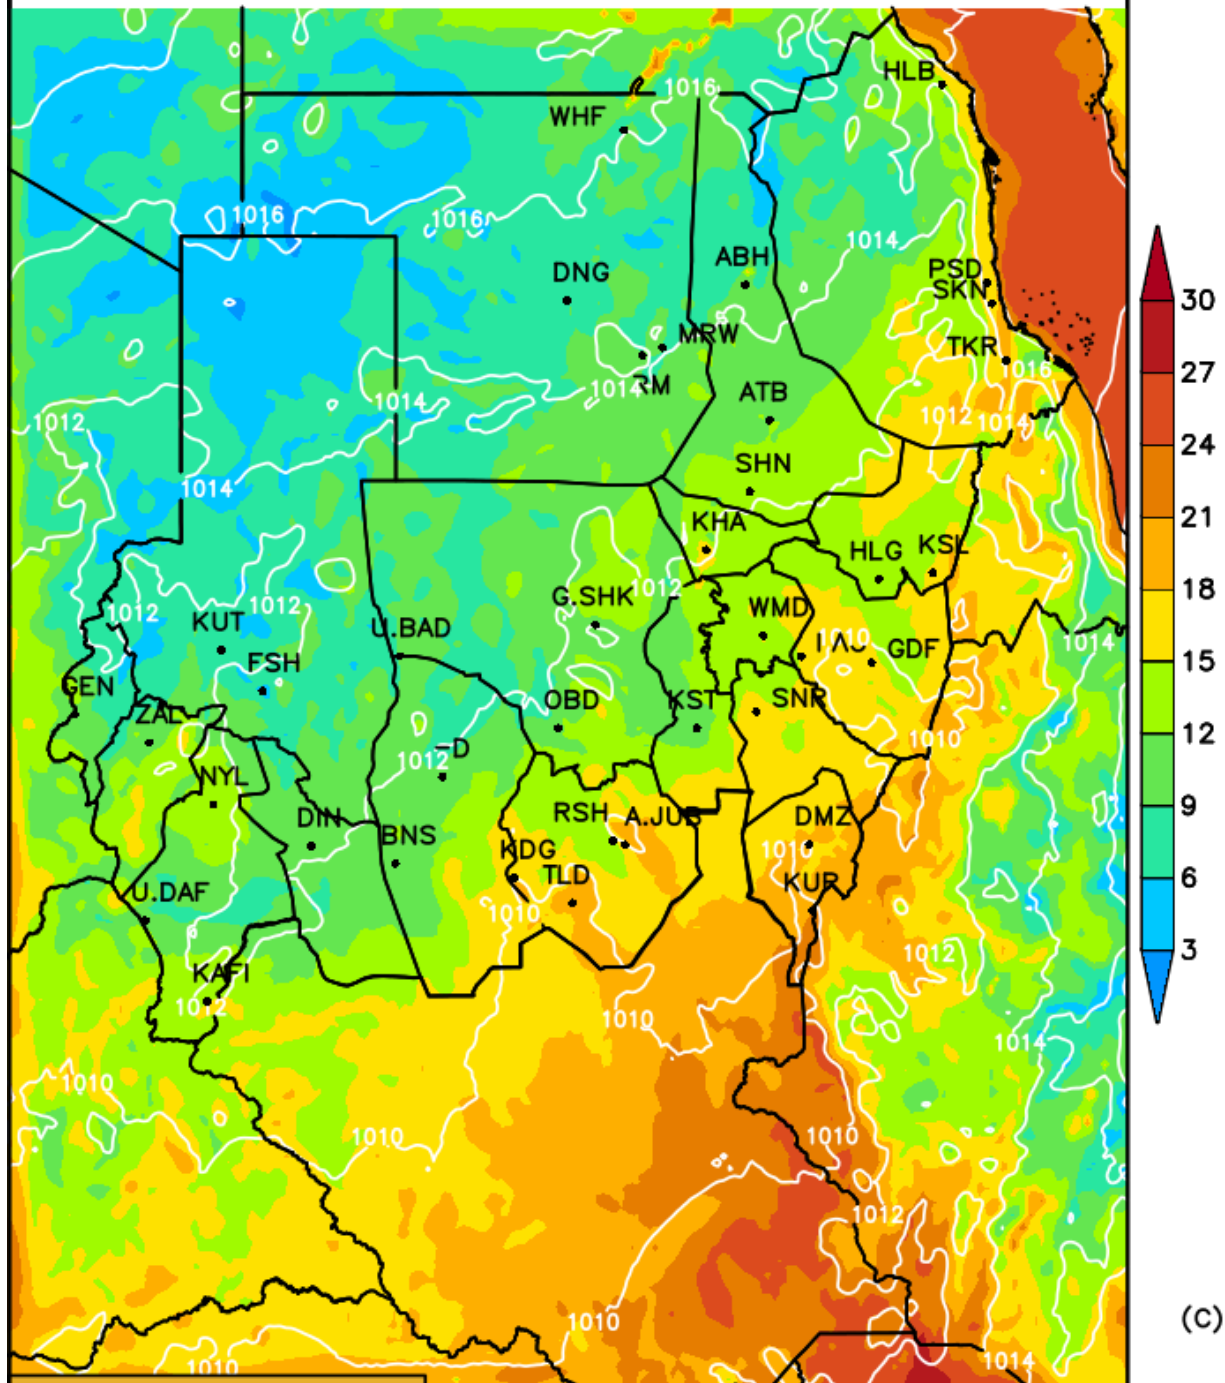

مخرجات (WRF_ EMS)

درجات الحرارة الصغرى المتوقعة

خلال الفترة

(09 - 11) يناير 2018م

Init Mon 08 JAN 00:00Z
Fcst Tue 09 JAN 04:00Z

MINIMUM TEMPERATURE [C] (shaded)

SLP [hPa] (contours)

(C)

Init Mon 08 JAN 00:00Z
Fcst Wed 10 JAN 04:00Z

MINIMUM TEMPERATURE [C] (shaded)

SLP [hPa] (contours)

(C)

Init Mon 08 JAN 00:00Z
Fcst Thu 11 JAN 04:00Z

MINIMUM TEMPERATURE [C] (shaded)

SLP [hPa] (contours)

(C)