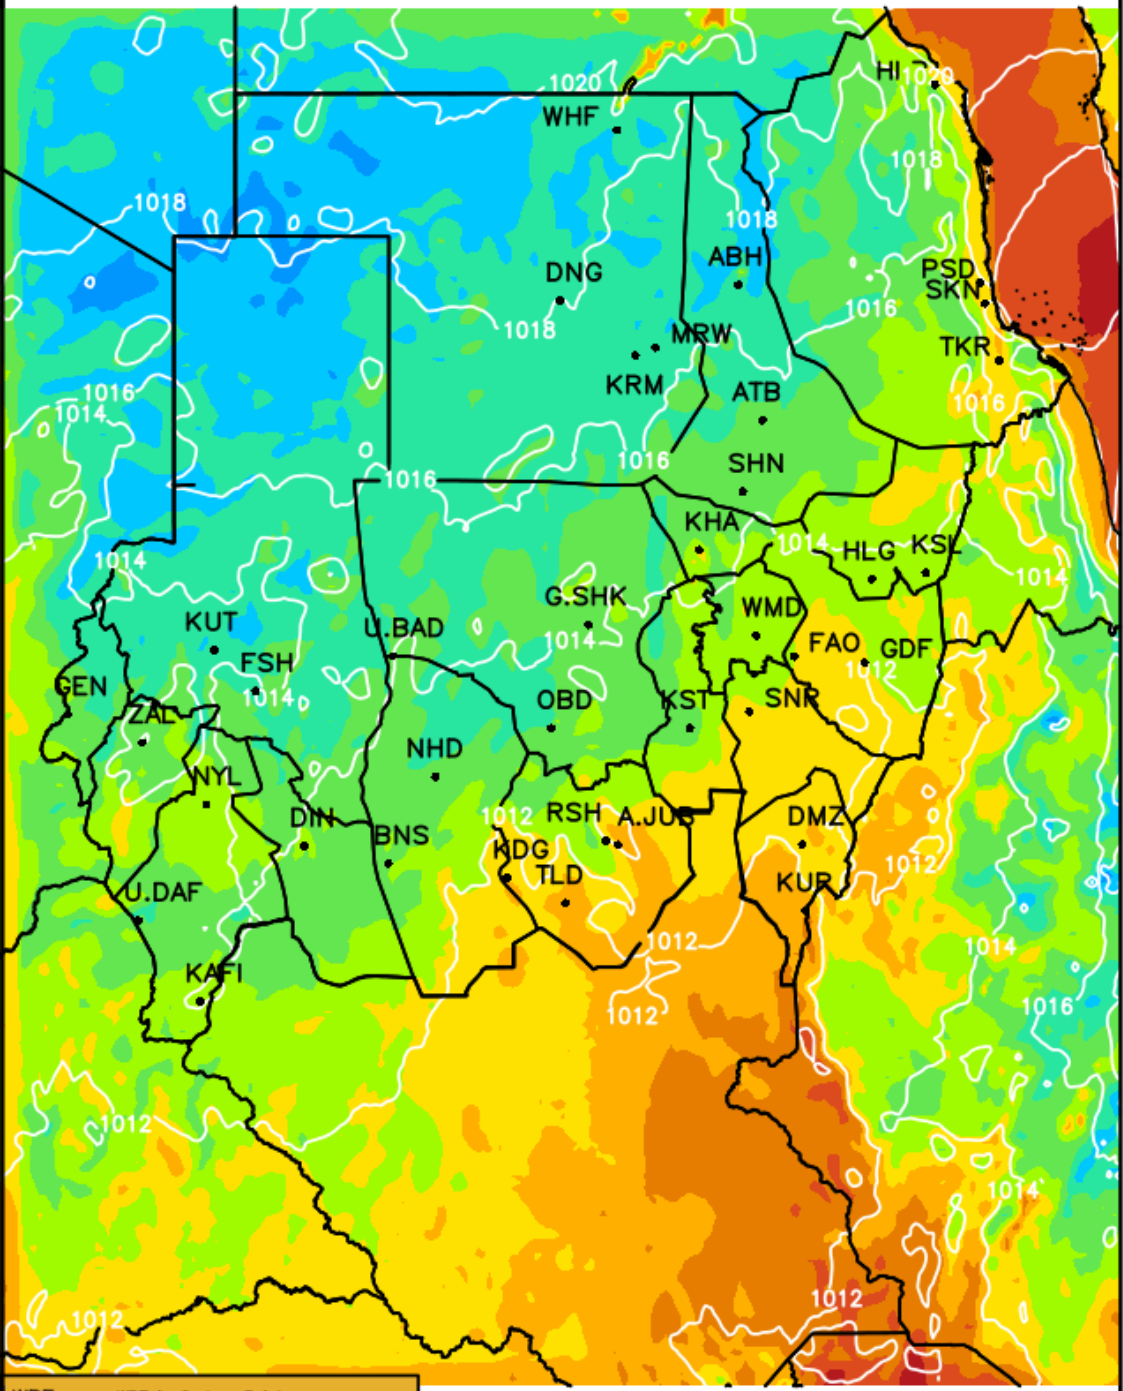

مخرجات (WRF_ EMS)

درجات الحرارة الصغرى المتوقعة

خلال الفترة

(09 - 11) يناير 2018م

Init Mon 08 JAN 00:00Z
Fcst Tue 09 JAN 04:00Z

MINIMUM TEMPERATURE [C] (shaded)

SLP [hPa] (contours)

(C)

Init Mon 08 JAN 00:00Z
Fcst Wed 10 JAN 04:00Z

MINIMUM TEMPERATURE [C] (shaded)

SLP [hPa] (contours)

(C)

Init Mon 08 JAN 00:00Z
Fcst Thu 11 JAN 04:00Z

MINIMUM TEMPERATURE [C] (shaded)

SLP [hPa] (contours)

(C)