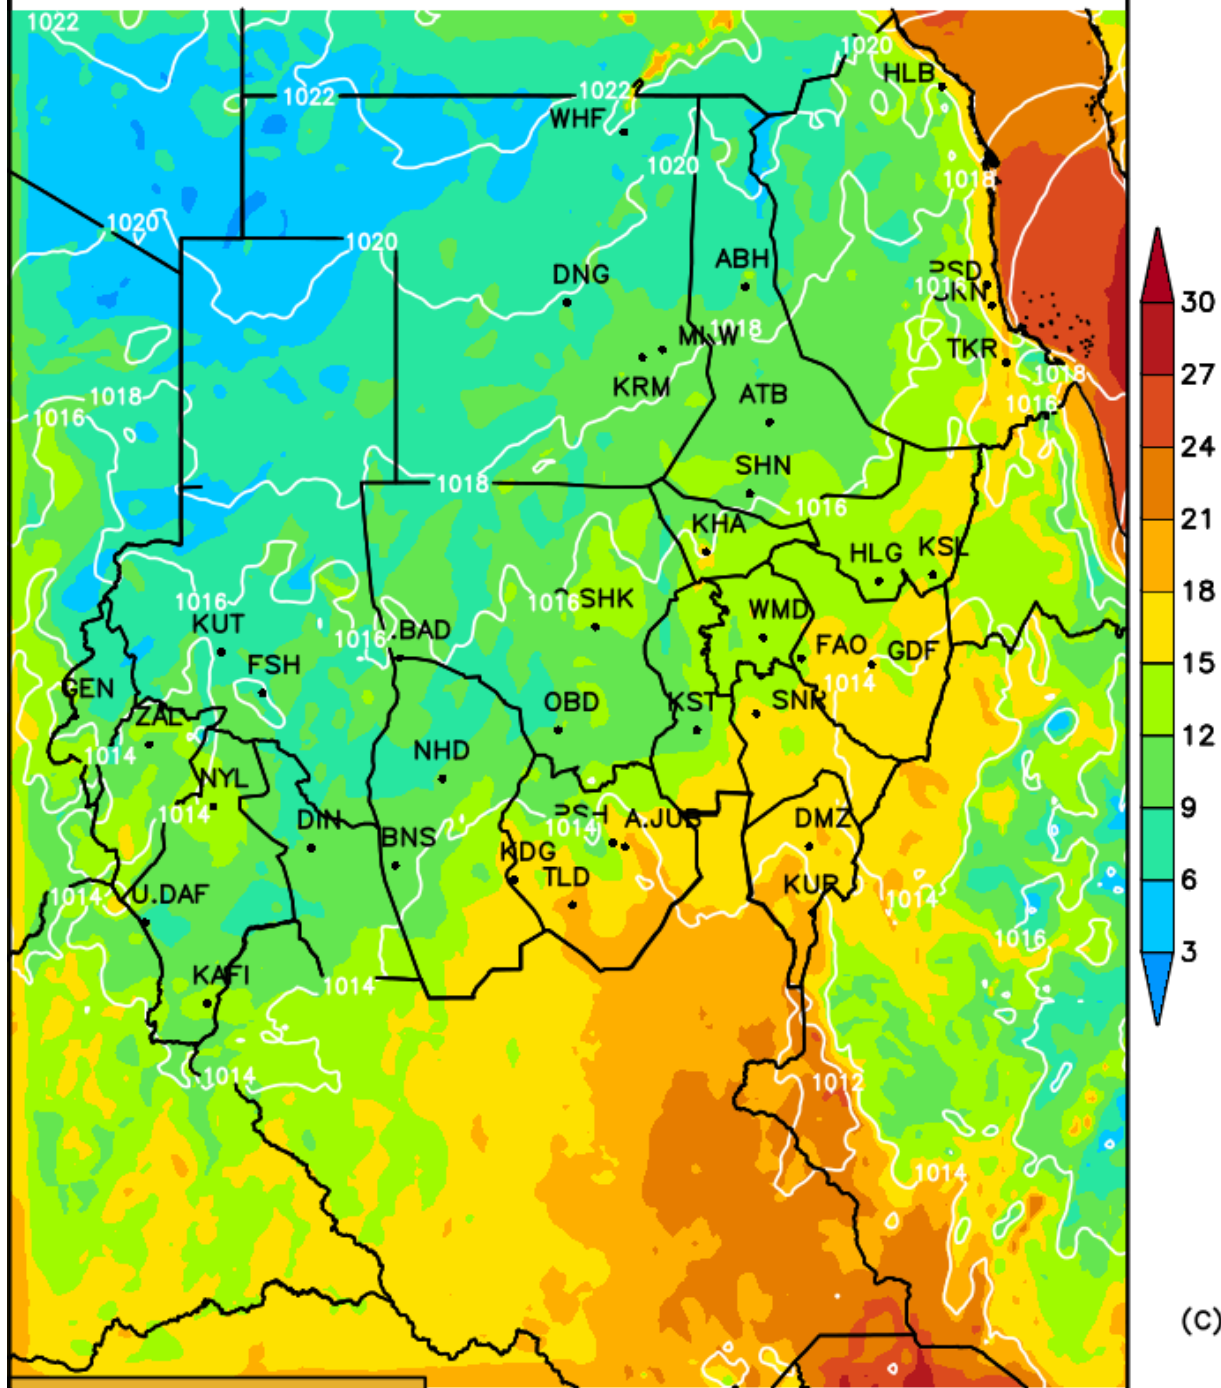

مخرجات (WRF_ EMS)

درجات الحرارة الصغرى المتوقعة

خلال الفترة

(09 - 11) يناير 2018م

Init Mon 08 JAN 00:00Z
Fcst Tue 09 JAN 04:00Z

MINIMUM TEMPERATURE [C] (shaded)

SLP [hPa] (contours)

(C)

Init Mon 08 JAN 00:00Z
Fcst Wed 10 JAN 04:00Z

MINIMUM TEMPERATURE [C] (shaded)

SLP [hPa] (contours)

(C)

Init Mon 08 JAN 00:00Z
Fcst Thu 11 JAN 04:00Z

MINIMUM TEMPERATURE [C] (shaded)

SLP [hPa] (contours)

(C)