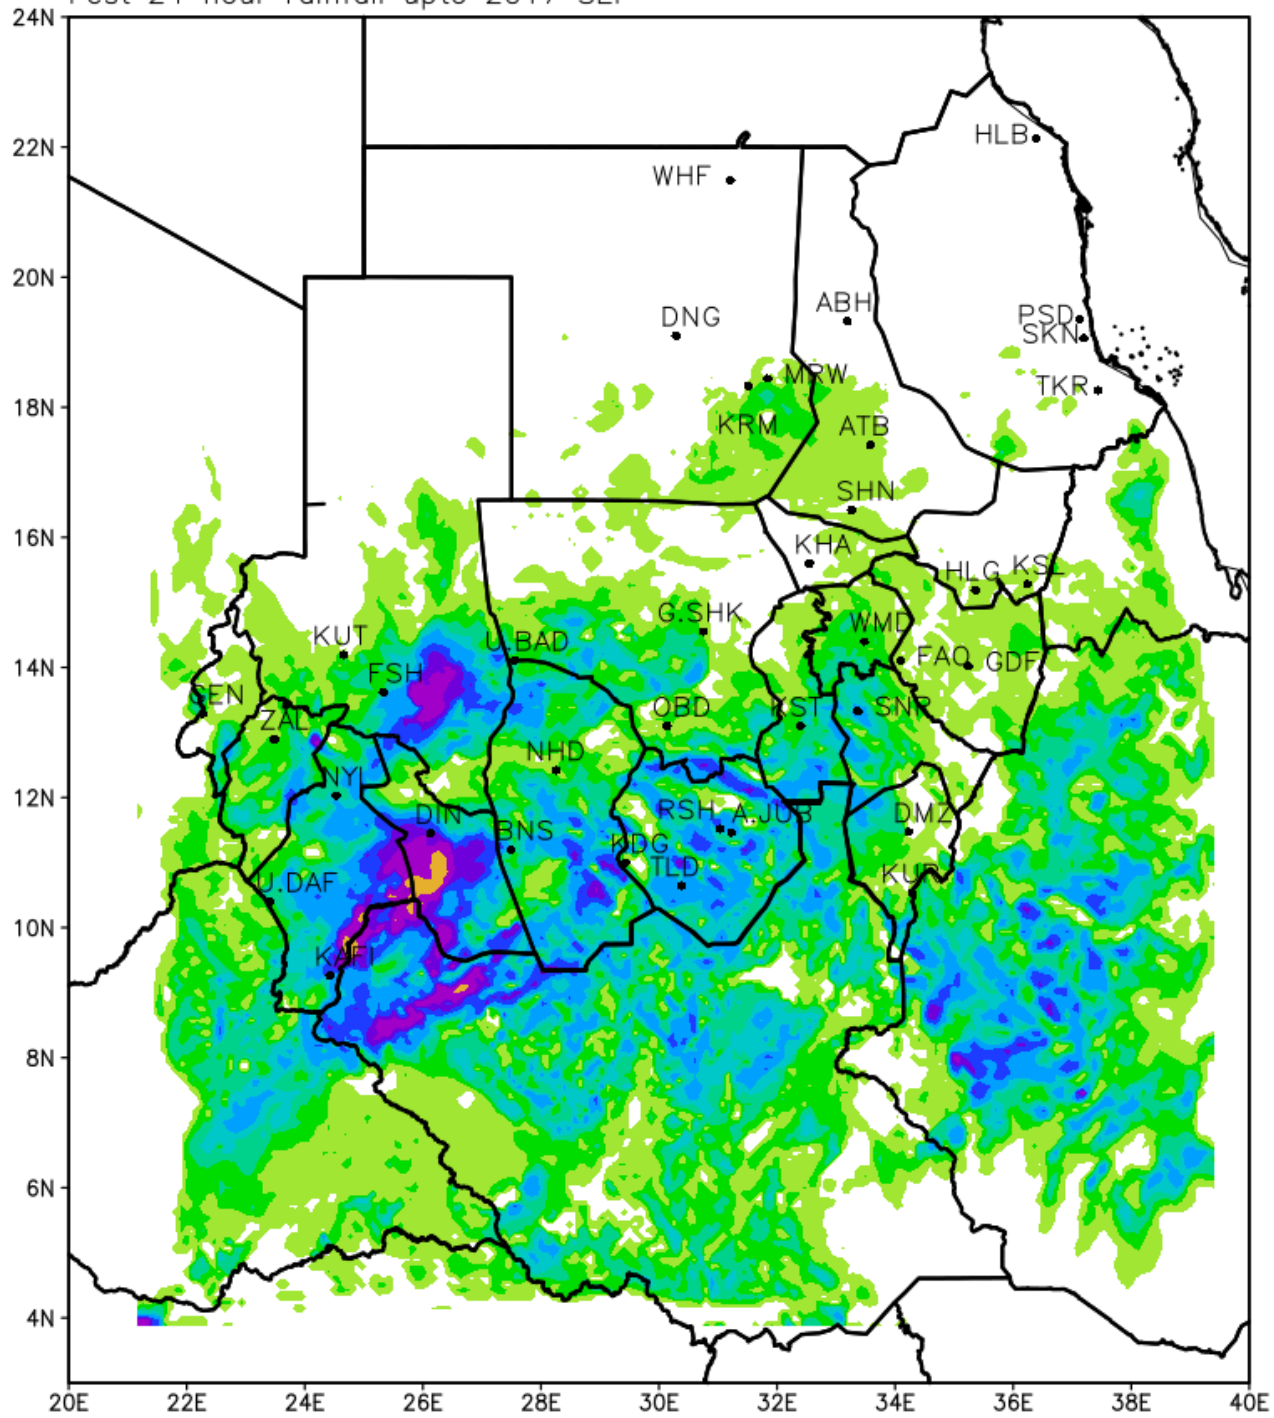

WRF_EMS Output

Rainfall Amount

Forecast

(11- 13) Sep 2017

Int 2017 SEP Sun 10 00z

Fcst 24 hour rainfall upto 2017 SEP Tue 12 00z

Int 2017 SEP Sun 10 00z

Fcst 24 hour rainfall upto 2017 SEP **Wed 13 00z**

Int 2017 SEP Sun 10 00z

Fcst 24 hour rainfall upto 2017 SEP **Thr 14 00z**