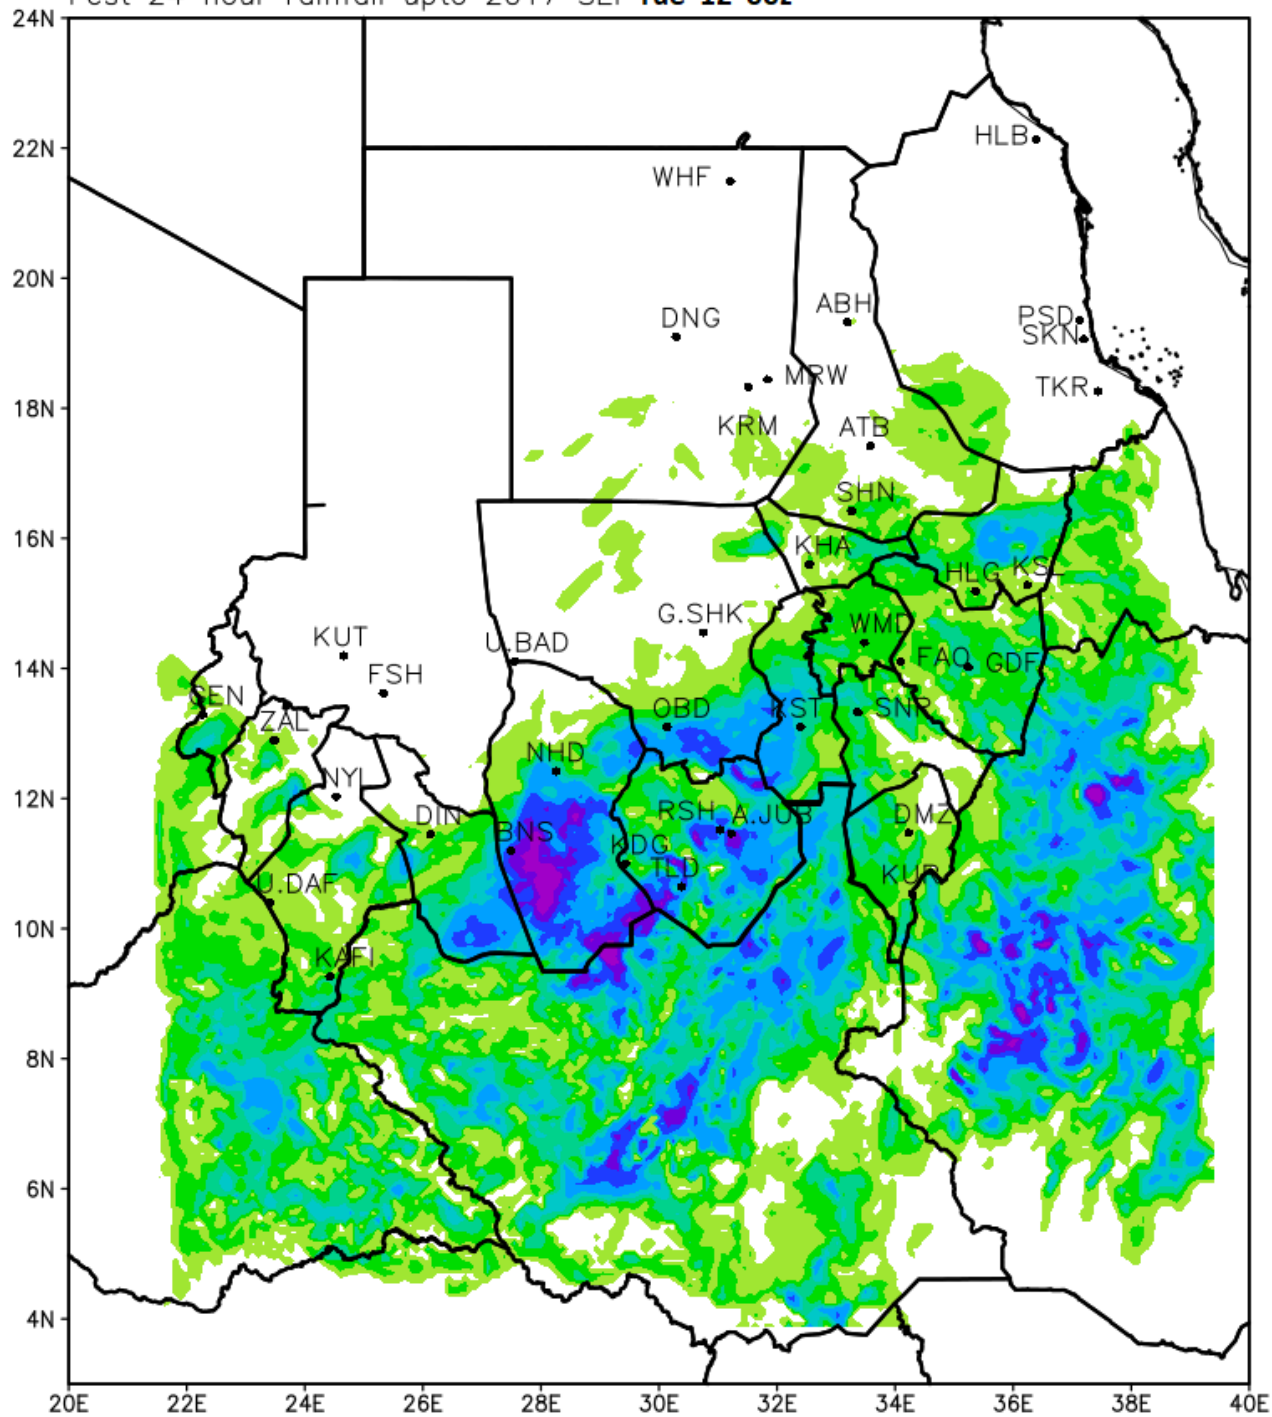

WRF_EMS Output

Rainfall Amount

Forecast

(11- 13) Sep 2017

Int 2017 SEP Sun 10 00z

Fcst 24 hour rainfall upto 2017 SEP Tue 12 00z

Int 2017 SEP Sun 10 00z

Fcst 24 hour rainfall upto 2017 SEP **Wed 13 00z**

Int 2017 SEP Sun 10 00z

Fcst 24 hour rainfall upto 2017 SEP **Thr 14 00z**