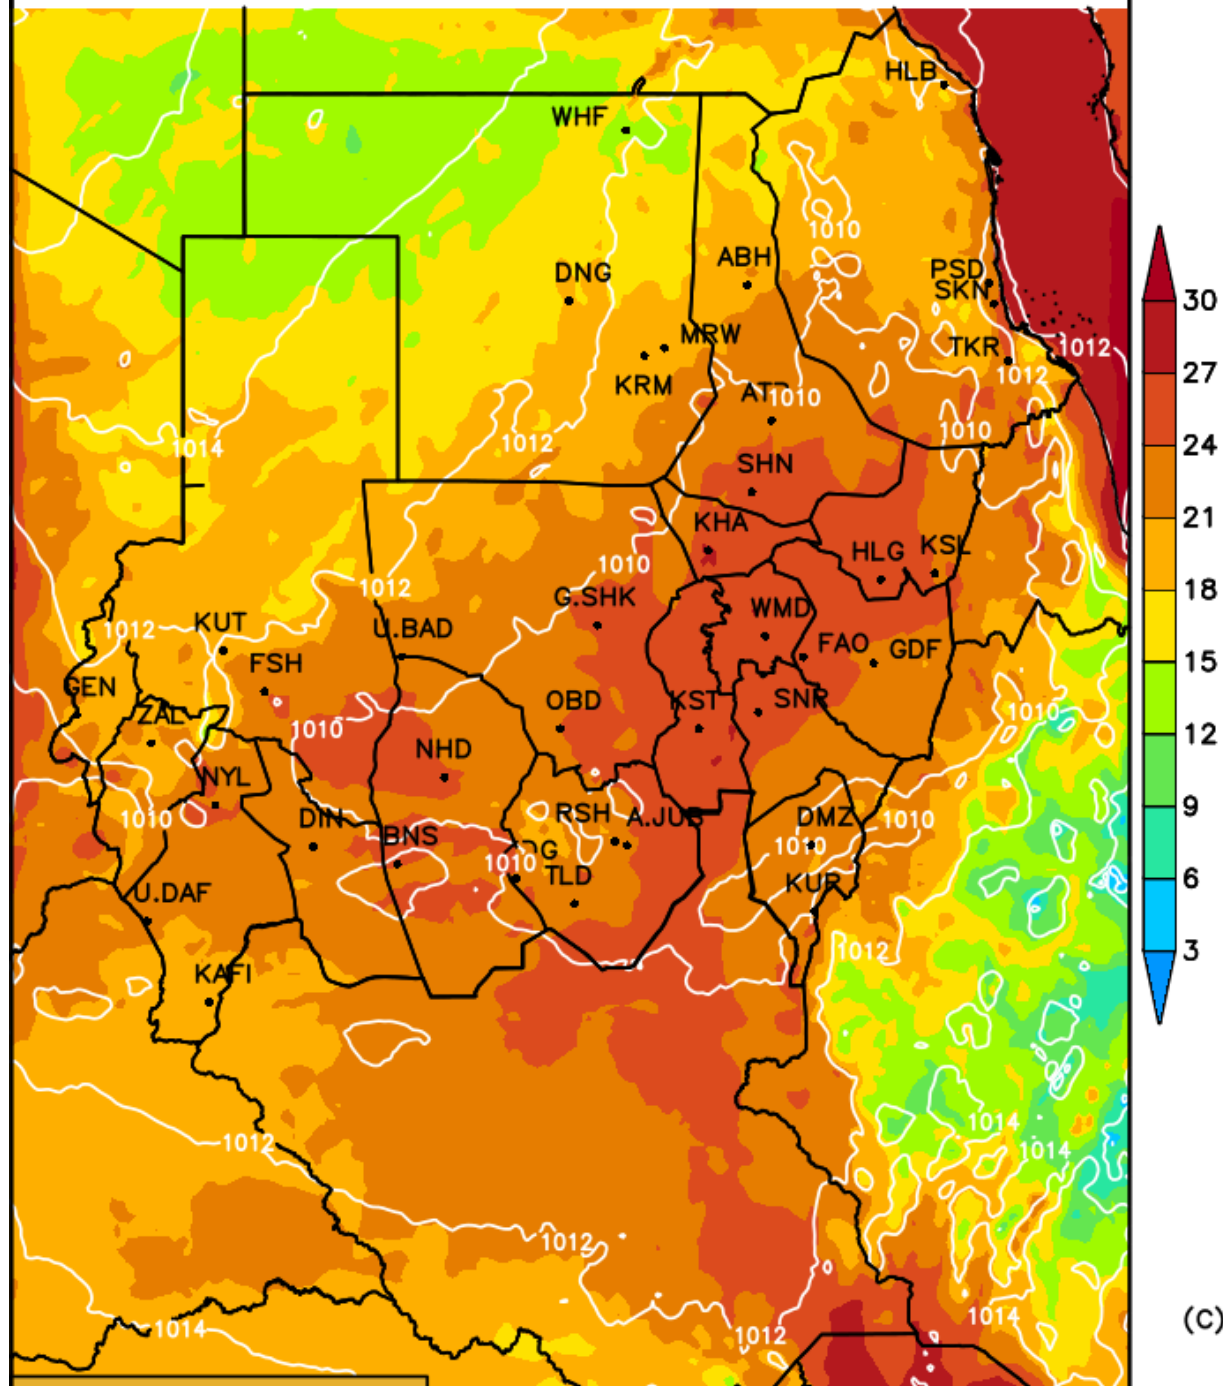

**مخرجات ( WRF\_ EMS )**

**درجات الحرارة الصغرى المتوقعة**

**خلال الفترة**

**( 11 – 13 ) أكتوبر 2017م**

Init Tue 10 OCT 00:00Z  
Fcst Wed 11 OCT 04:00Z

MINIMUM TEMPERATURE [C] (shaded)

SLP [hPa] (contours)

(C)

Init Tue 10 OCT 00:00Z  
Fcst Thu 12 OCT 04:00Z

MINIMUM TEMPERATURE [C] (shaded)

SLP [hPa] (contours)

(C)

Init Tue 10 OCT 00:00Z  
Fcst Fri 13 OCT 04:00Z

MINIMUM TEMPERATURE [C] (shaded)

SLP [hPa] (contours)