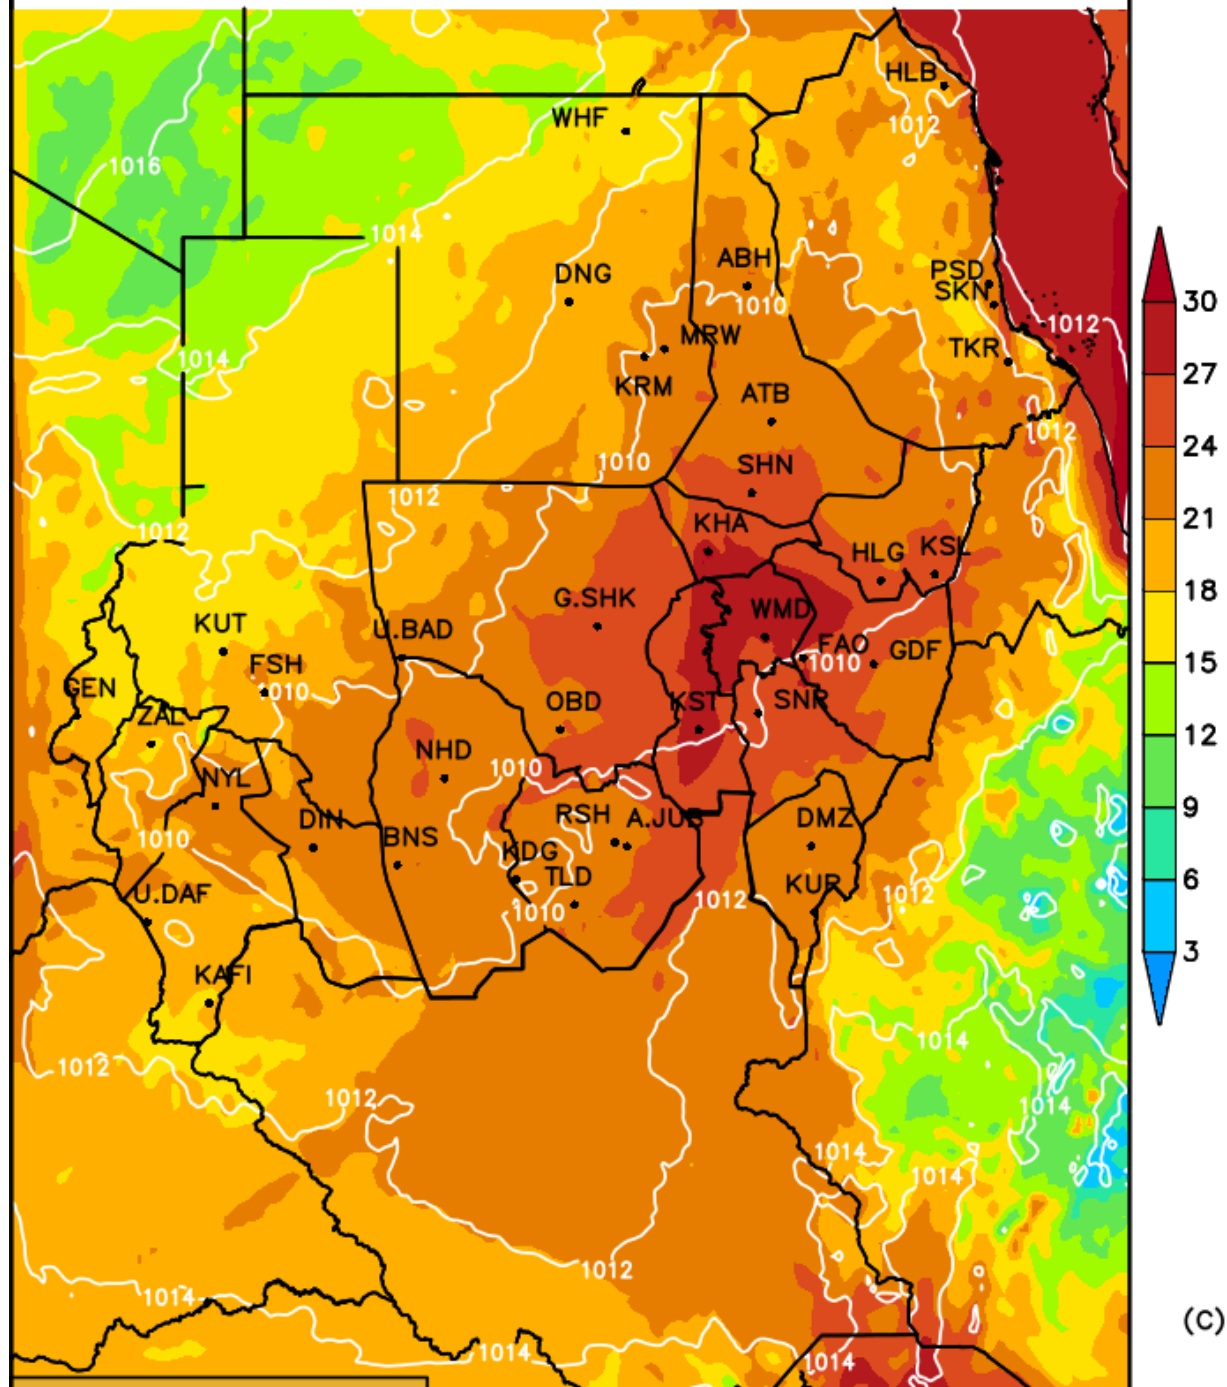

**مخرجات ( WRF\_ EMS )**

**درجات الحرارة الصغرى المتوقعة**

**خلال الفترة**

**( 11 – 13 ) أكتوبر 2017م**

Init Tue 10 OCT 00:00Z  
Fcst Wed 11 OCT 04:00Z

MINIMUM TEMPERATURE [C] (shaded)

SLP [hPa] (contours)

(C)

Init Tue 10 OCT 00:00Z  
Fcst Thu 12 OCT 04:00Z

MINIMUM TEMPERATURE [C] (shaded)

SLP [hPa] (contours)

(C)

Init Tue 10 OCT 00:00Z  
Fcst Fri 13 OCT 04:00Z

MINIMUM TEMPERATURE [C] (shaded)

SLP [hPa] (contours)