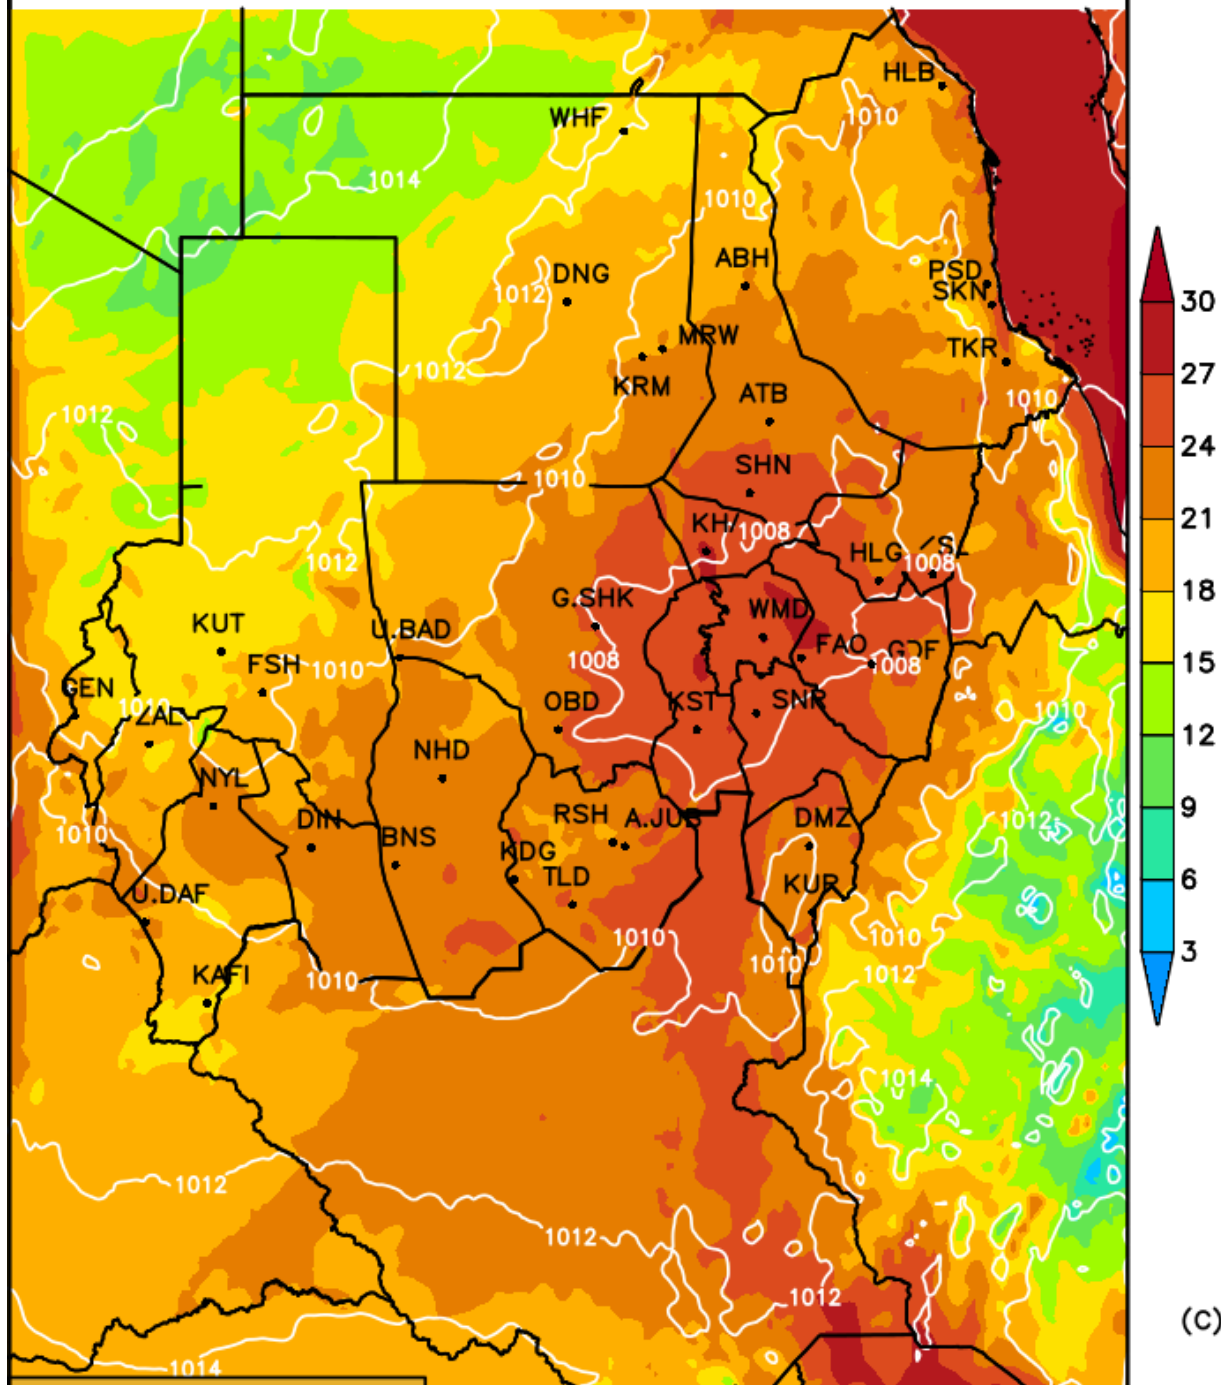

**مخرجات ( WRF\_ EMS )**

**درجات الحرارة الصغرى المتوقعة**

**خلال الفترة**

**( 11 – 13 ) أكتوبر 2017م**

Init Tue 10 OCT 00:00Z  
Fcst Wed 11 OCT 04:00Z

MINIMUM TEMPERATURE [C] (shaded)

SLP [hPa] (contours)

(C)

Init Tue 10 OCT 00:00Z  
Fcst Thu 12 OCT 04:00Z

MINIMUM TEMPERATURE [C] (shaded)

SLP [hPa] (contours)

(C)

Init Tue 10 OCT 00:00Z  
Fcst Fri 13 OCT 04:00Z

MINIMUM TEMPERATURE [C] (shaded)

SLP [hPa] (contours)