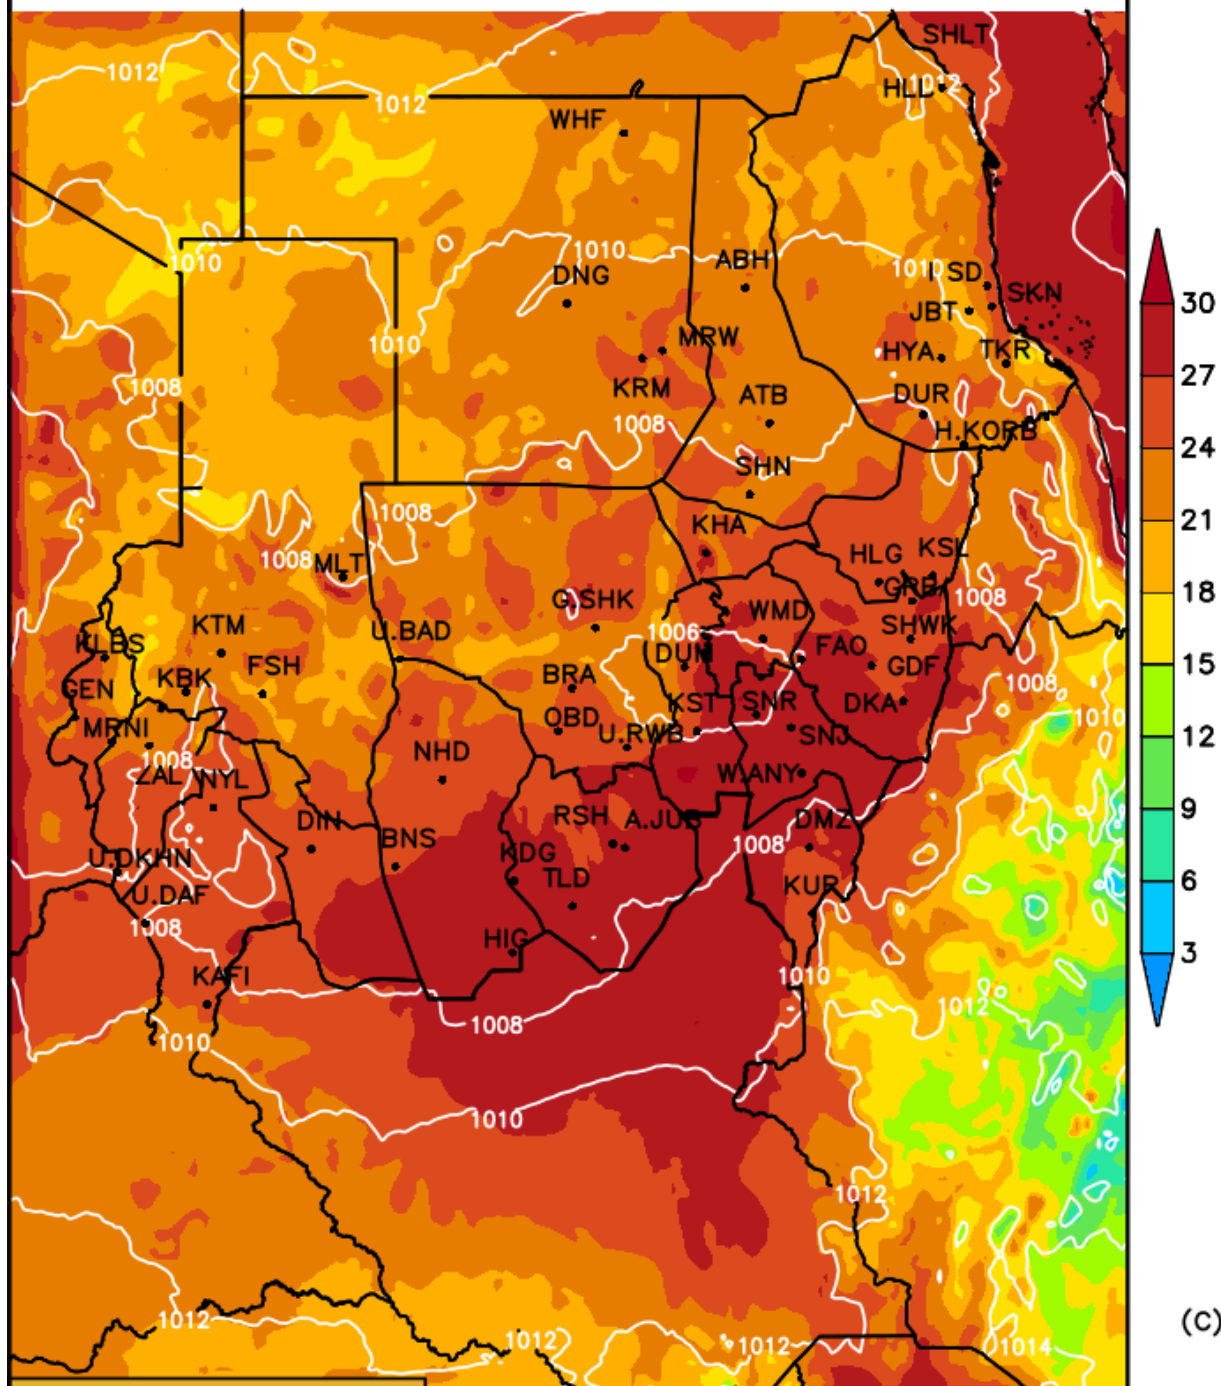

مخرجات (WRF_ EMS)

درجات الحرارة الصغرى المتوقعة

خلال الفترة

(13 - 15) مايو 2018م

Init Sat 12 MAY 00:00Z
Fcst Sun 13 MAY 04:00Z

MINIMUM TEMPERATURE [C] (shaded)

SLP [hPa] (contours)

Init Sat 12 MAY 00:00Z
Fcst Mon 14 MAY 04:00Z

MINIMUM TEMPERATURE [C] (shaded)

SLP [hPa] (contours)

(C)

Init Sat 12 MAY 00:00Z
Fcst Tue 15 MAY 04:00Z

MINIMUM TEMPERATURE [C] (shaded)

SLP [hPa] (contours)

(C)