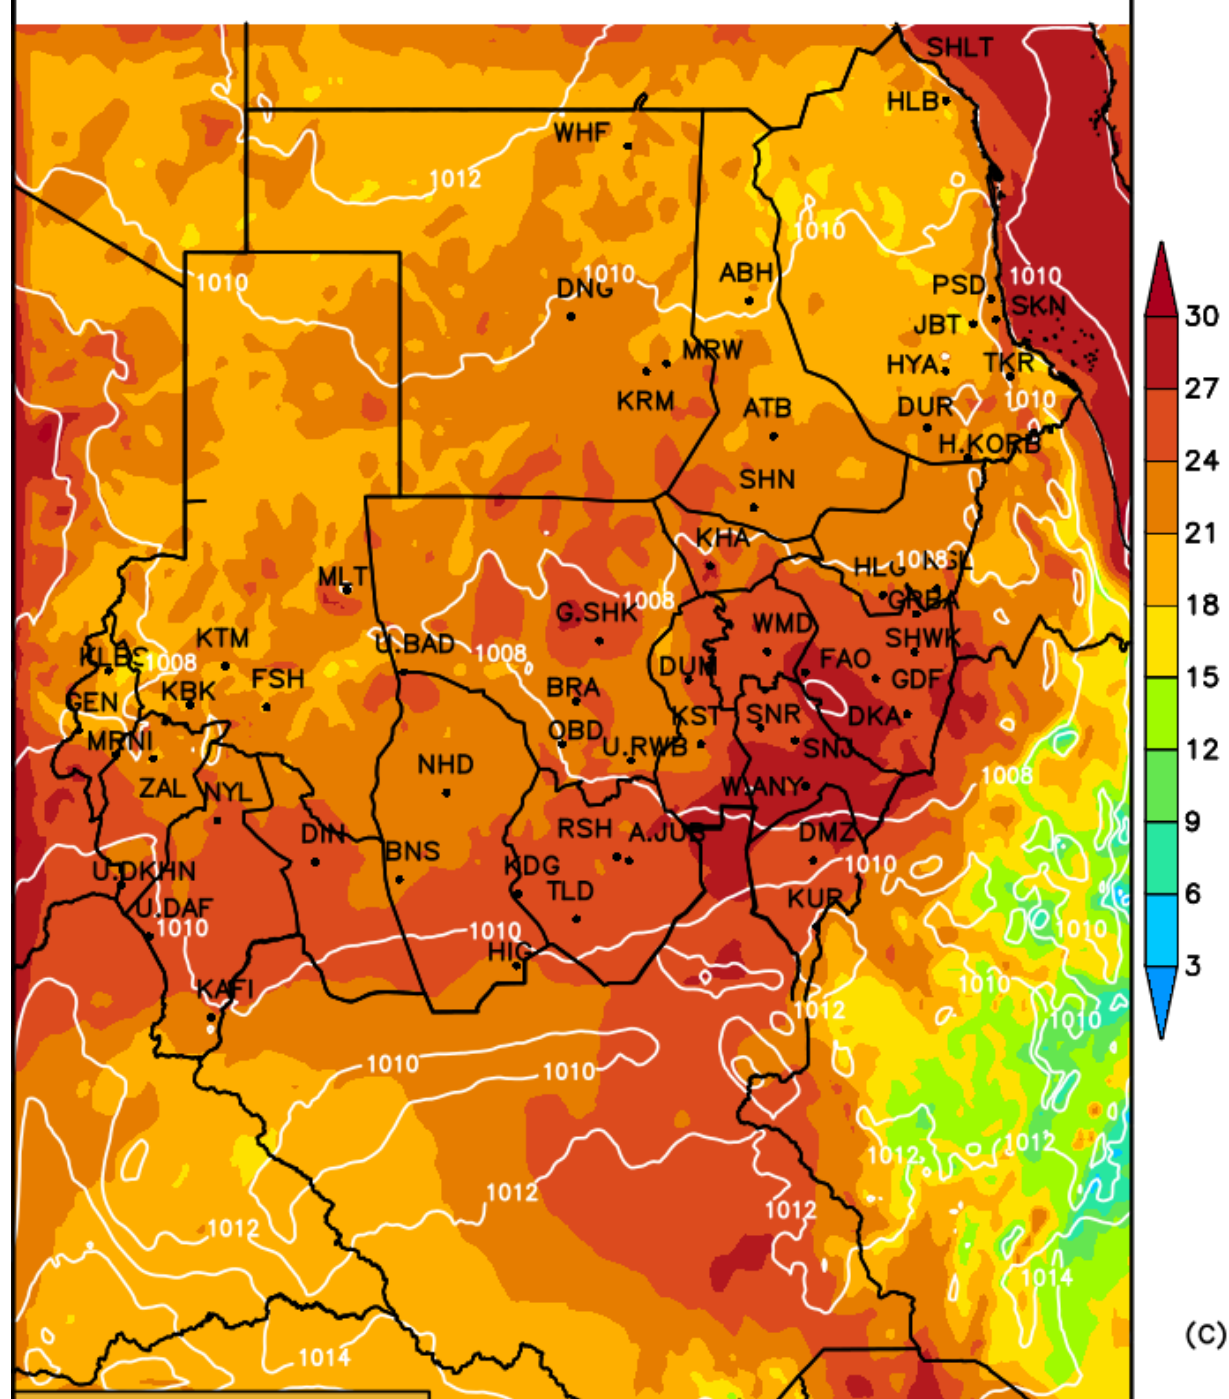

MINIMUM TEMPERATURE [C] (shaded)

SLP [hPa] (contours)

(C)

Init Sat 12 MAY 00:00Z
Fcst Tue 15 MAY 04:00Z

MINIMUM TEMPERATURE [C] (shaded)

SLP [hPa] (contours)

(C)