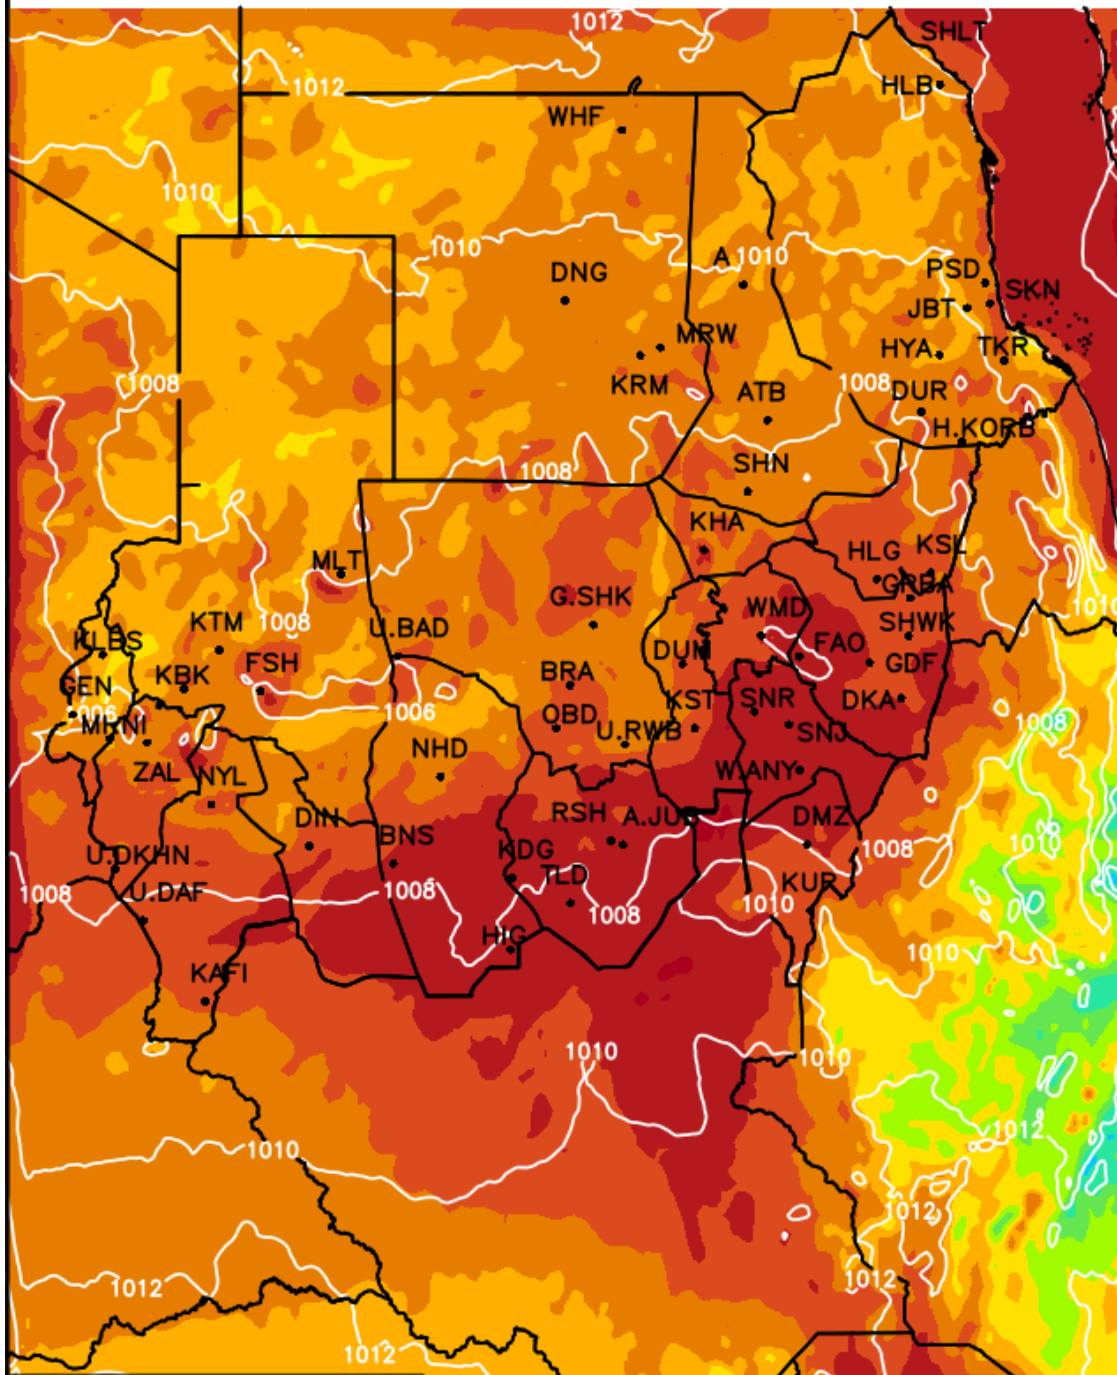

مخرجات (WRF_ EMS)

درجات الحرارة الصغرى المتوقعة

خلال الفترة

(13 - 15) مايو 2018م

Init Sat 12 MAY 00:00Z
Fcst Sun 13 MAY 04:00Z

MINIMUM TEMPERATURE [C] (shaded)

SLP [hPa] (contours)

Init Sat 12 MAY 00:00Z
Fcst Mon 14 MAY 04:00Z

MINIMUM TEMPERATURE [C] (shaded)

SLP [hPa] (contours)

(C)

Init Sat 12 MAY 00:00Z
Fcst Tue 15 MAY 04:00Z

MINIMUM TEMPERATURE [C] (shaded)

SLP [hPa] (contours)

(C)