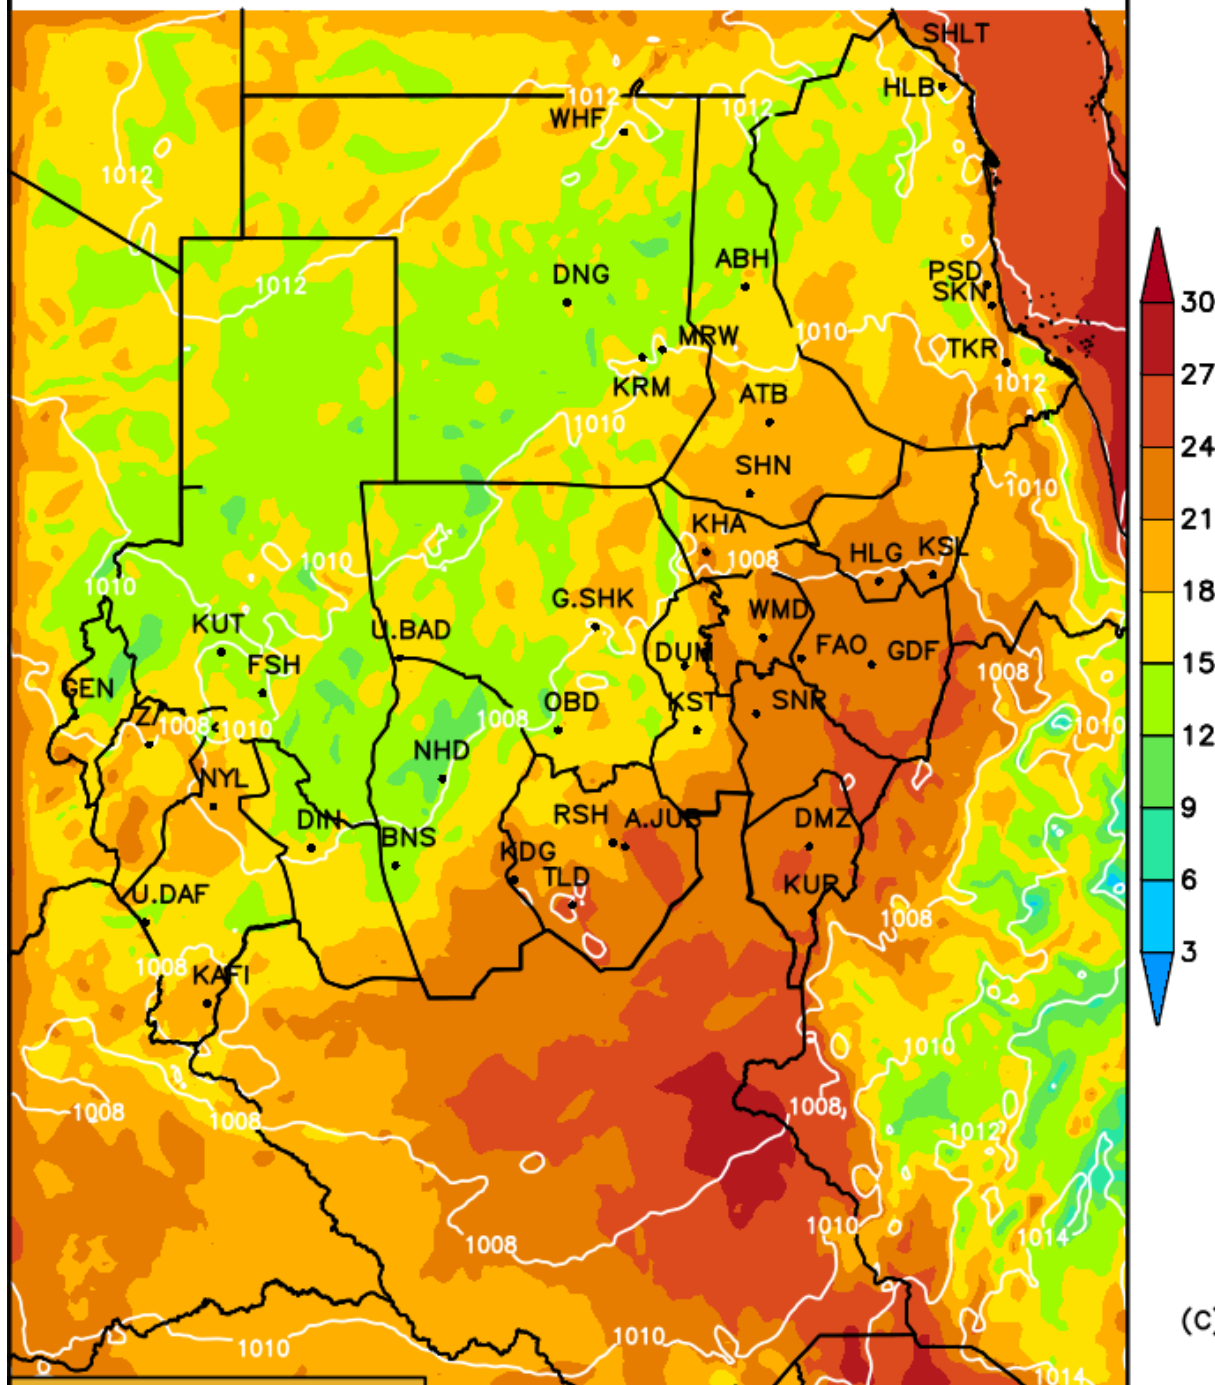

مخرجات (WRF_ EMS)

درجات الحرارة الصغرى المتوقعة

خلال الفترة

(11 - 13) أبريل 2018م

Init Tue 10 APR 00:00Z
Fcst Wed 11 APR 04:00Z

MINIMUM TEMPERATURE [C] (shaded)

SLP [hPa] (contours)

(C)

Init Tue 10 APR 00:00Z
Fcst Thu 12 APR 04:00Z

MINIMUM TEMPERATURE [C] (shaded)

SLP [hPa] (contours)

(C)

Init Tue 10 APR 00:00Z
Fcst Fri 13 APR 04:00Z

MINIMUM TEMPERATURE [C] (shaded)

SLP [hPa] (contours)

(C)