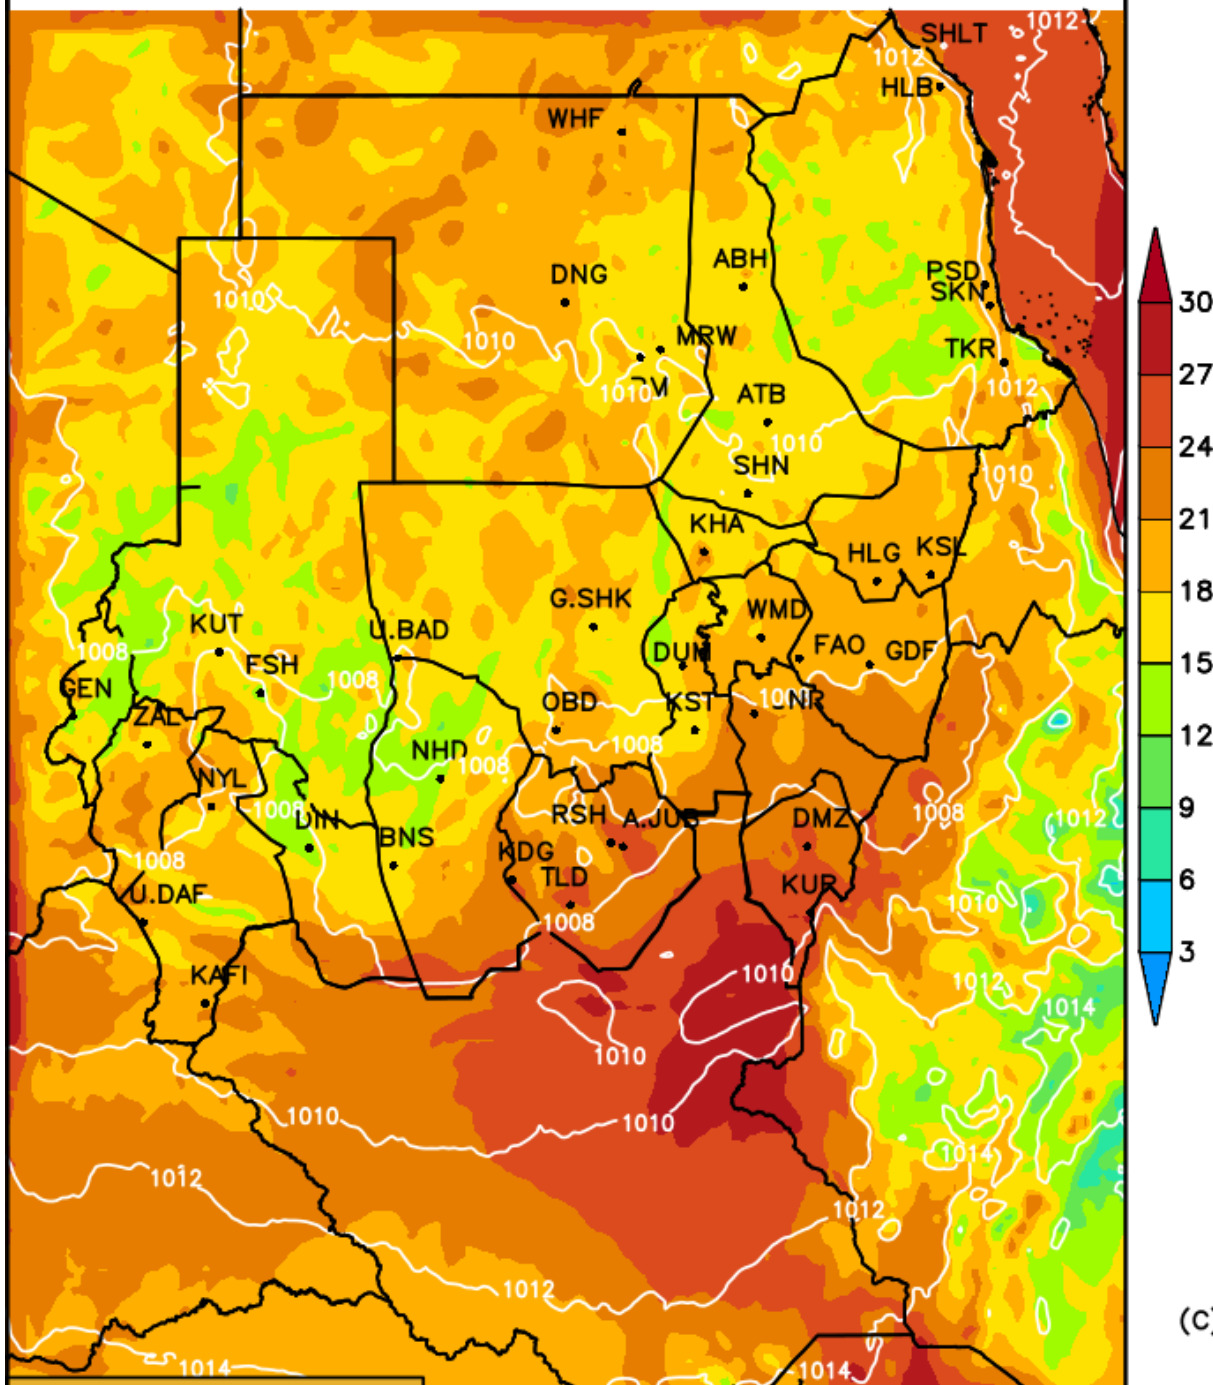

مخرجات (WRF_ EMS)

درجات الحرارة الصغرى المتوقعة

خلال الفترة

(11 - 13) أبريل 2018م

Init Tue 10 APR 00:00Z
Fcst Wed 11 APR 04:00Z

MINIMUM TEMPERATURE [C] (shaded)

SLP [hPa] (contours)

(C)

Init Tue 10 APR 00:00Z
Fcst Thu 12 APR 04:00Z

MINIMUM TEMPERATURE [C] (shaded)

SLP [hPa] (contours)

(C)

Init Tue 10 APR 00:00Z
Fcst Fri 13 APR 04:00Z

MINIMUM TEMPERATURE [C] (shaded)

SLP [hPa] (contours)

(C)