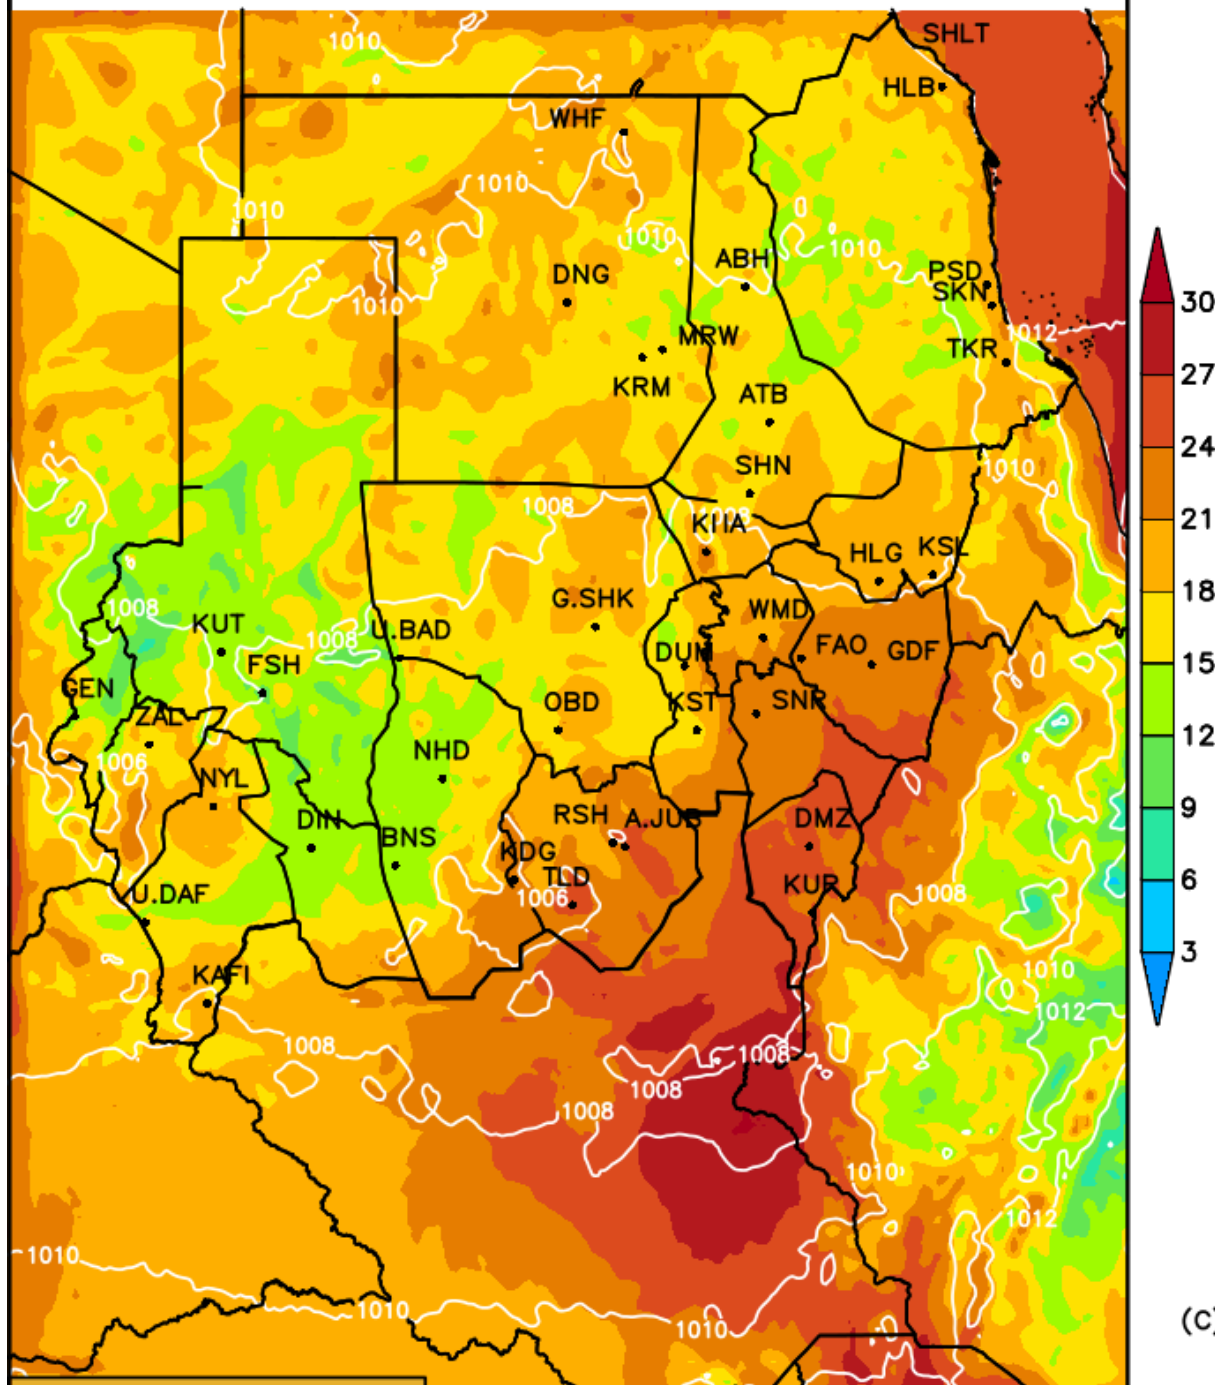

مخرجات (WRF_ EMS)

درجات الحرارة الصغرى المتوقعة

خلال الفترة

(11 - 13) أبريل 2018م

Init Tue 10 APR 00:00Z
Fcst Wed 11 APR 04:00Z

MINIMUM TEMPERATURE [C] (shaded)

SLP [hPa] (contours)

(C)

Init Tue 10 APR 00:00Z
Fcst Thu 12 APR 04:00Z

MINIMUM TEMPERATURE [C] (shaded)

SLP [hPa] (contours)

(C)

Init Tue 10 APR 00:00Z
Fcst Fri 13 APR 04:00Z

MINIMUM TEMPERATURE [C] (shaded)

SLP [hPa] (contours)

(C)