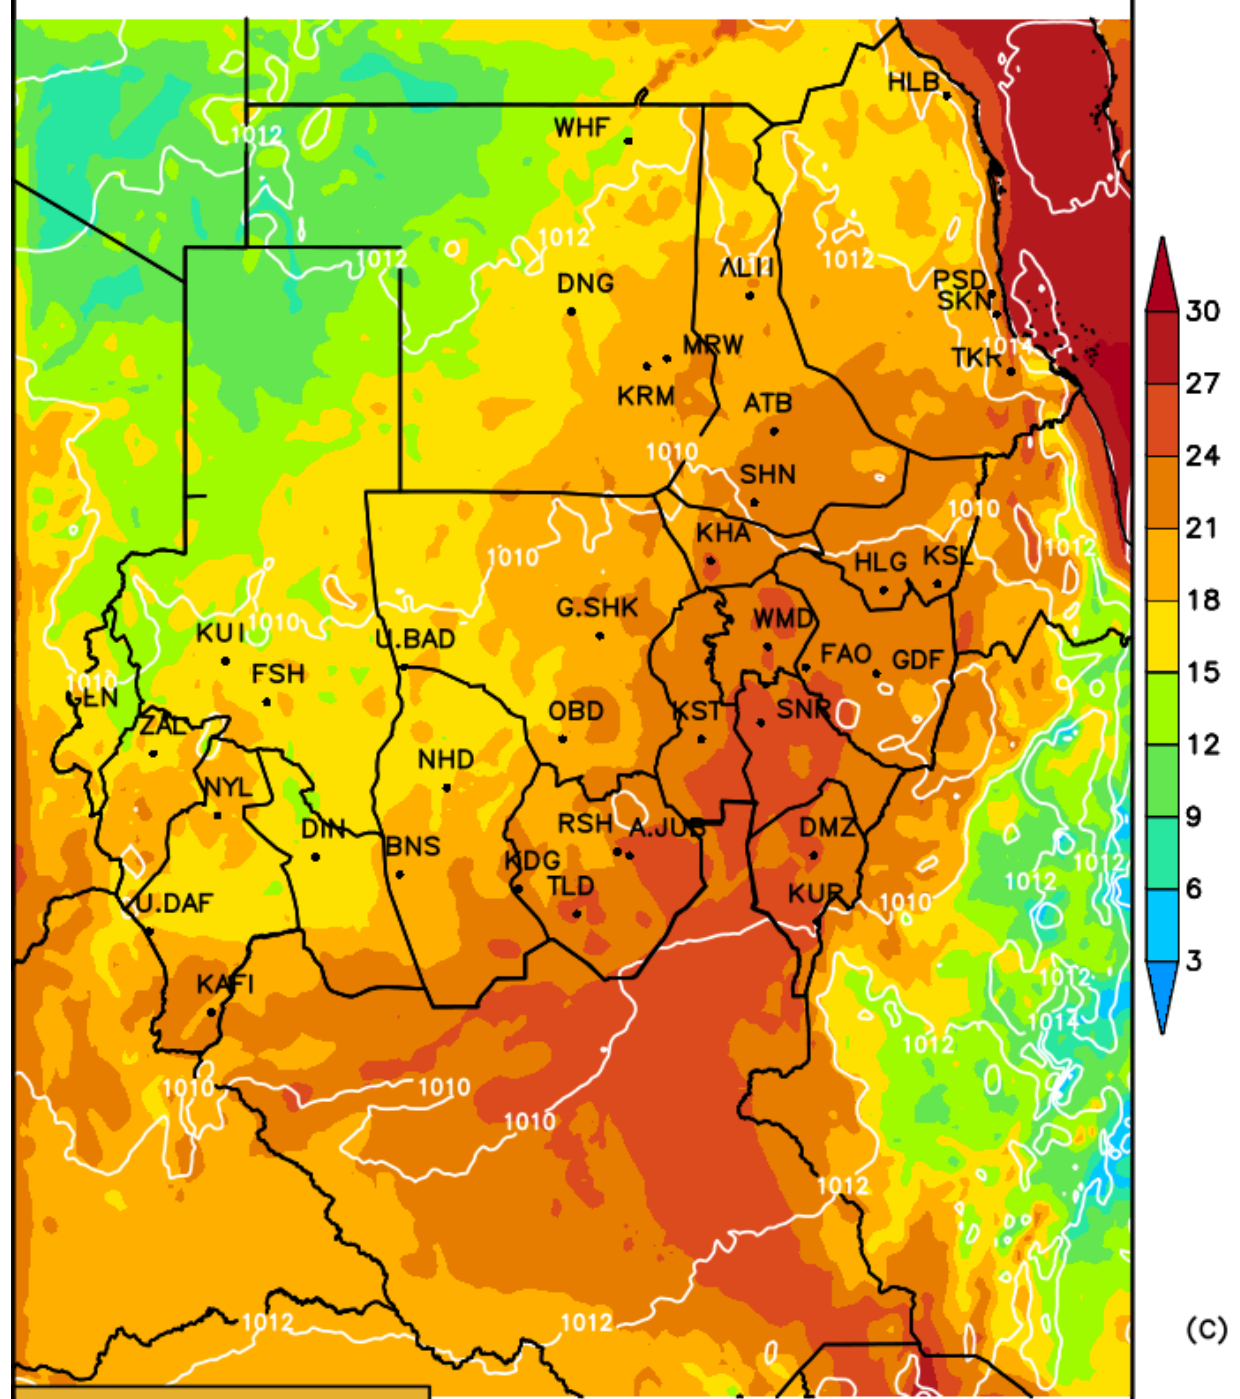

مخرجات (WRF_ EMS)

درجات الحرارة الصغرى المتوقعة

خلال الفترة

(12- 14) نوفمبر 2017م

Init Sat 11 NOV00:00Z
Fcst Sun 12 NOV04:00Z

MINIMUM TEMPERATURE [C] (shaded)

SLP [hPa] (contours)

Init Sat 11 NOV00:00Z
Fcst Mon 13 NOV04:00Z

MINIMUM TEMPERATURE [C] (shaded)

SLP [hPa] (contours)

(c)

Init Sat 11 NOV00:00Z
Fcast Tue 14 NOV04:00Z

MINIMUM TEMPERATURE [C] (shaded)

SLP [hPa] (contours)

(c)