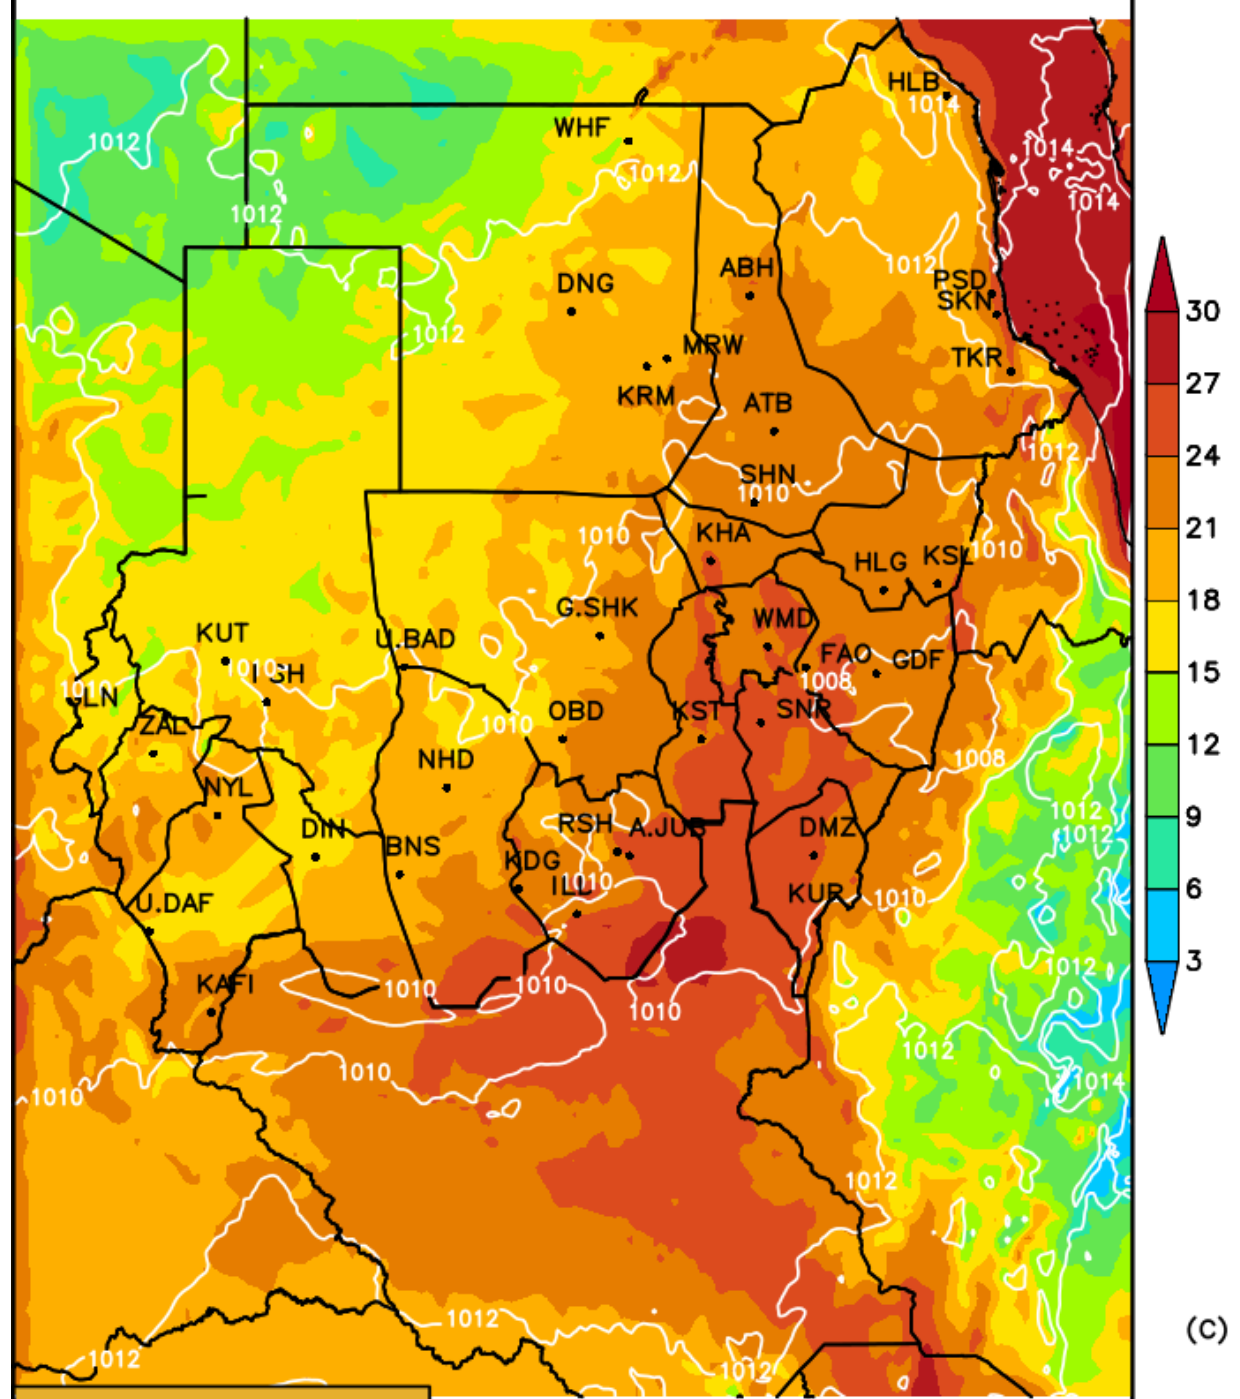

MINIMUM TEMPERATURE [C] (shaded)

SLP [hPa] (contours)

(c)

Init Sat 11 NOV00:00Z
Fcast Tue 14 NOV04:00Z

MINIMUM TEMPERATURE [C] (shaded)

SLP [hPa] (contours)

(c)