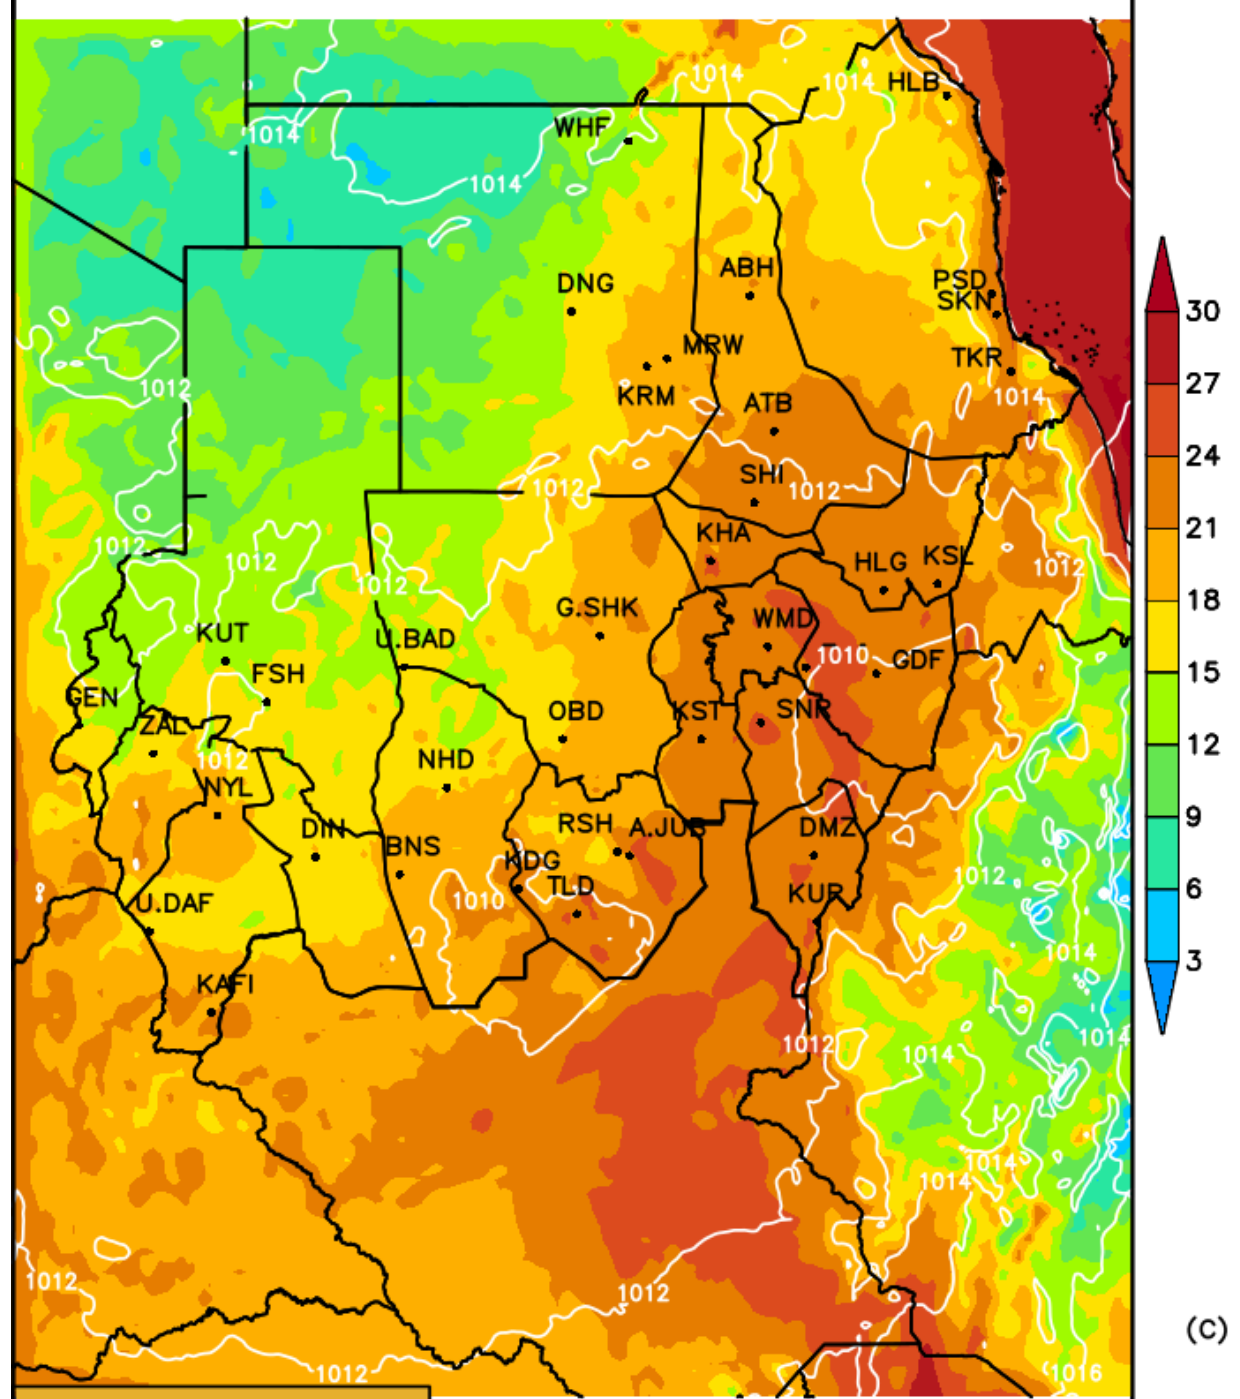

مخرجات (WRF_ EMS)

درجات الحرارة الصغرى المتوقعة

خلال الفترة

(12- 14) نوفمبر 2017م

Init Sat 11 NOV00:00Z
Fcst Sun 12 NOV04:00Z

MINIMUM TEMPERATURE [C] (shaded)

SLP [hPa] (contours)

Init Sat 11 NOV00:00Z
Fcst Mon 13 NOV04:00Z

MINIMUM TEMPERATURE [C] (shaded)

SLP [hPa] (contours)

(c)

Init Sat 11 NOV00:00Z
Fcast Tue 14 NOV04:00Z

MINIMUM TEMPERATURE [C] (shaded)

SLP [hPa] (contours)

(c)