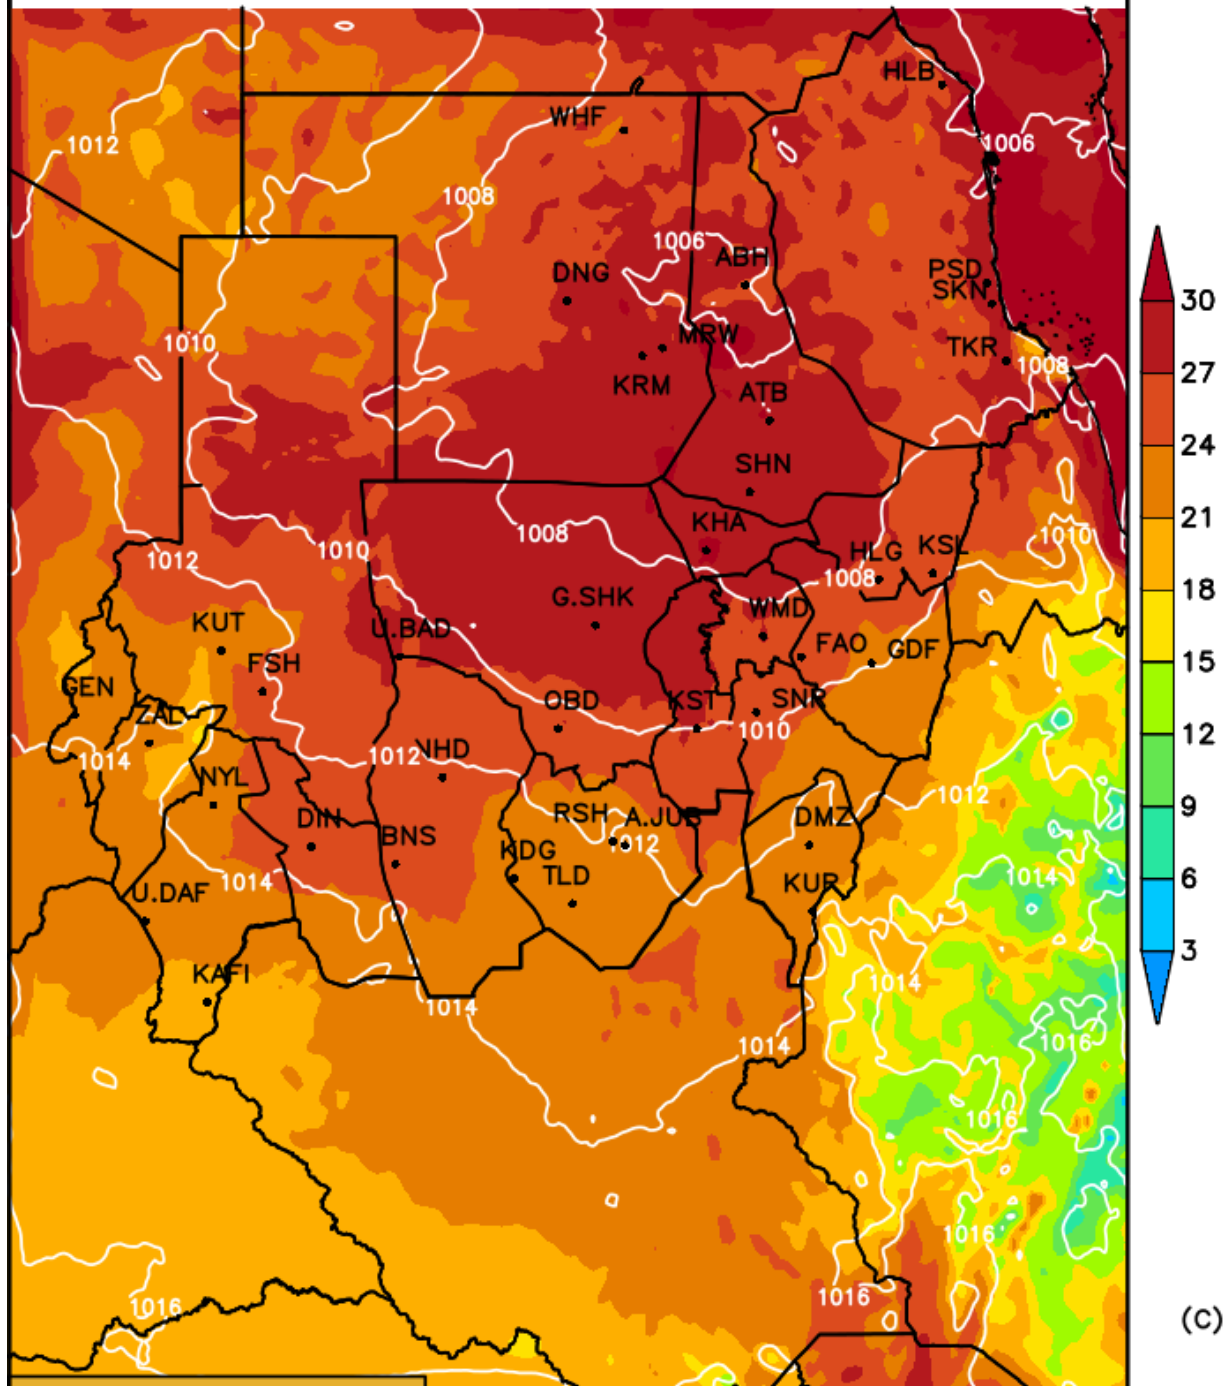

Init Mon 11 SEP 00:00Z
Fcst Wed 13 SEP 04:00Z

MINIMUM TEMPERATURE [C] (shaded)

SLP [hPa] (contours)

(C)

Init Mon 11 SEP 00:00Z
Fcst Thu 14 SEP 04:00Z

MINIMUM TEMPERATURE [C] (shaded)

SLP [hPa] (contours)

(C)