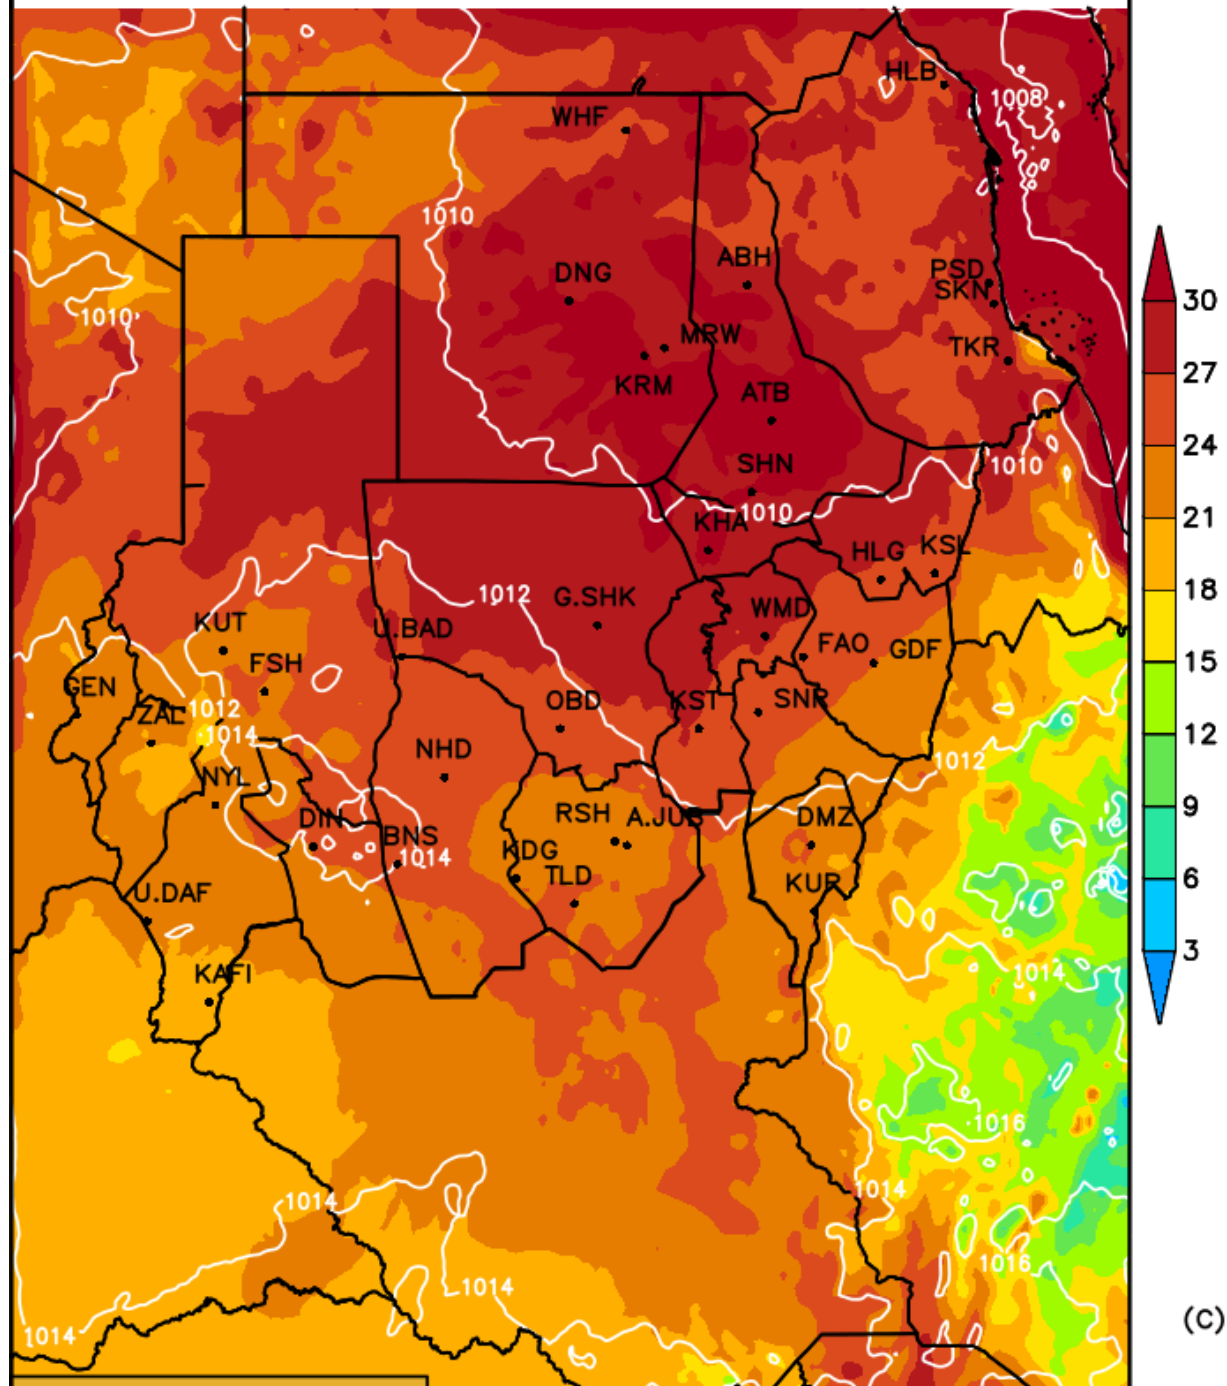

WRF_EMS Out Put

Minimum Temperature

Forecast

(12 - 14) Sep 2017

Init Mon 11 SEP 00:00Z
Fcst Tue 12 SEP 04:00Z

MINIMUM TEMPERATURE [C] (shaded)

SLP [hPa] (contours)

(c)

Init Mon 11 SEP 00:00Z
Fcst Wed 13 SEP 04:00Z

MINIMUM TEMPERATURE [C] (shaded)

SLP [hPa] (contours)

(C)

Init Mon 11 SEP 00:00Z
Fcst Thu 14 SEP 04:00Z

MINIMUM TEMPERATURE [C] (shaded)

SLP [hPa] (contours)

(C)