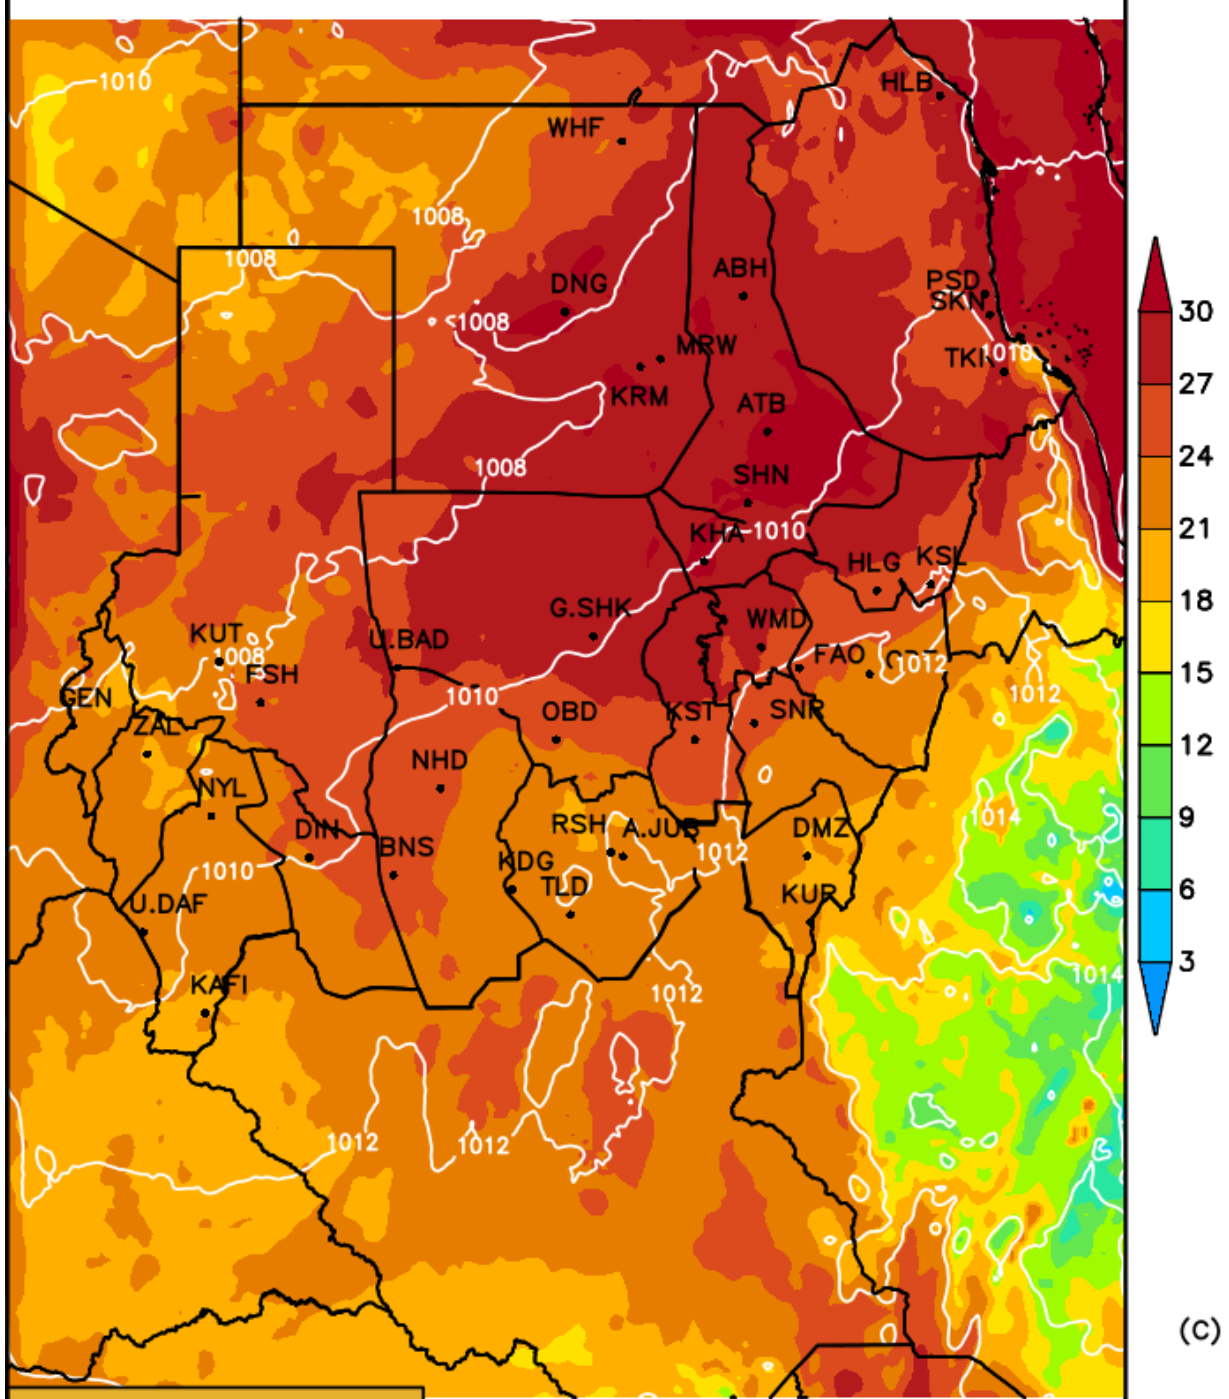

WRF_EMS Out Put

Minimum Temperature

Forecast

(12 - 14) Sep 2017

Init Mon 11 SEP 00:00Z
Fcst Tue 12 SEP 04:00Z

MINIMUM TEMPERATURE [C] (shaded)

SLP [hPa] (contours)

(c)

Init Mon 11 SEP 00:00Z
Fcst Wed 13 SEP 04:00Z

MINIMUM TEMPERATURE [C] (shaded)

SLP [hPa] (contours)

(C)

Init Mon 11 SEP 00:00Z
Fcst Thu 14 SEP 04:00Z

MINIMUM TEMPERATURE [C] (shaded)

SLP [hPa] (contours)

(C)