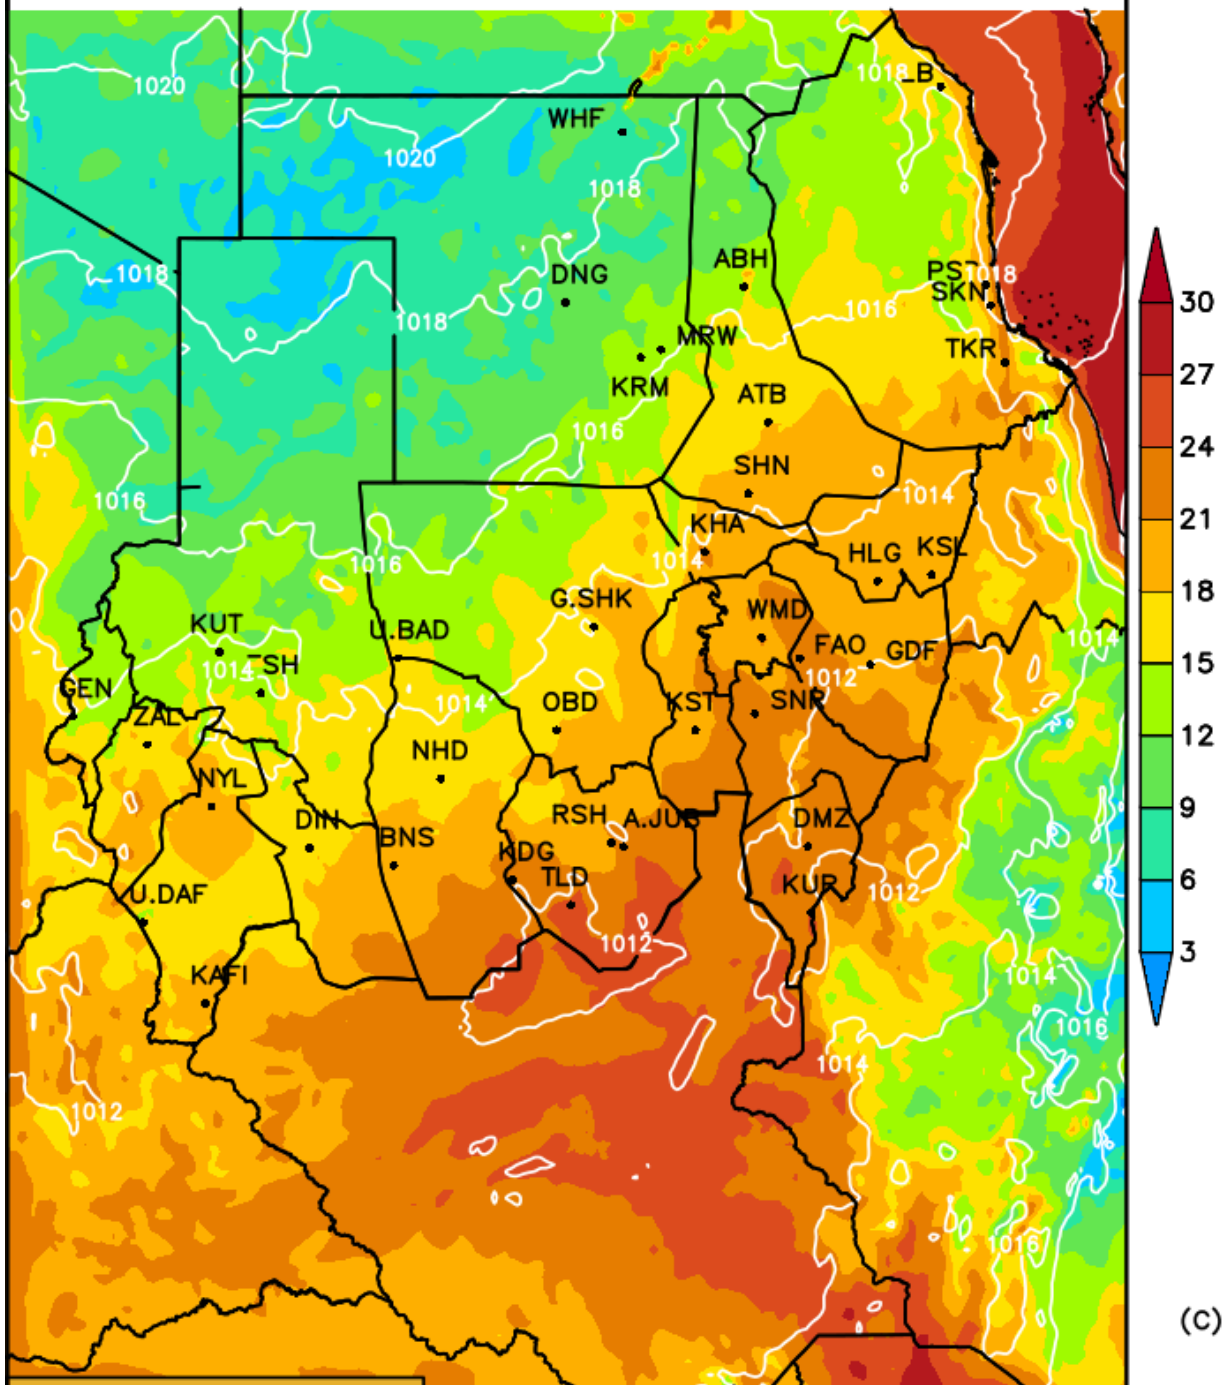

مخرجات (WRF_ EMS)

درجات الحرارة الصغرى المتوقعة

خلال الفترة

(29 نوفمبر – 01 ديسمبر) 2017م

Init Tue 28 NOV00:00Z
Fcst Wed 29 NOV04:00Z

MINIMUM TEMPERATURE [C] (shaded)

SLP [hPa] (contours)

(C)

Init Tue 28 NOV00:00Z
Fcst Thu 30 NOV04:00Z

MINIMUM TEMPERATURE [C] (shaded)

SLP [hPa] (contours)

(C)

Init Tue 28 NOV 00:00Z
Fcst Fri 01 DEC 04:00Z

MINIMUM TEMPERATURE [C] (shaded)

SLP [hPa] (contours)