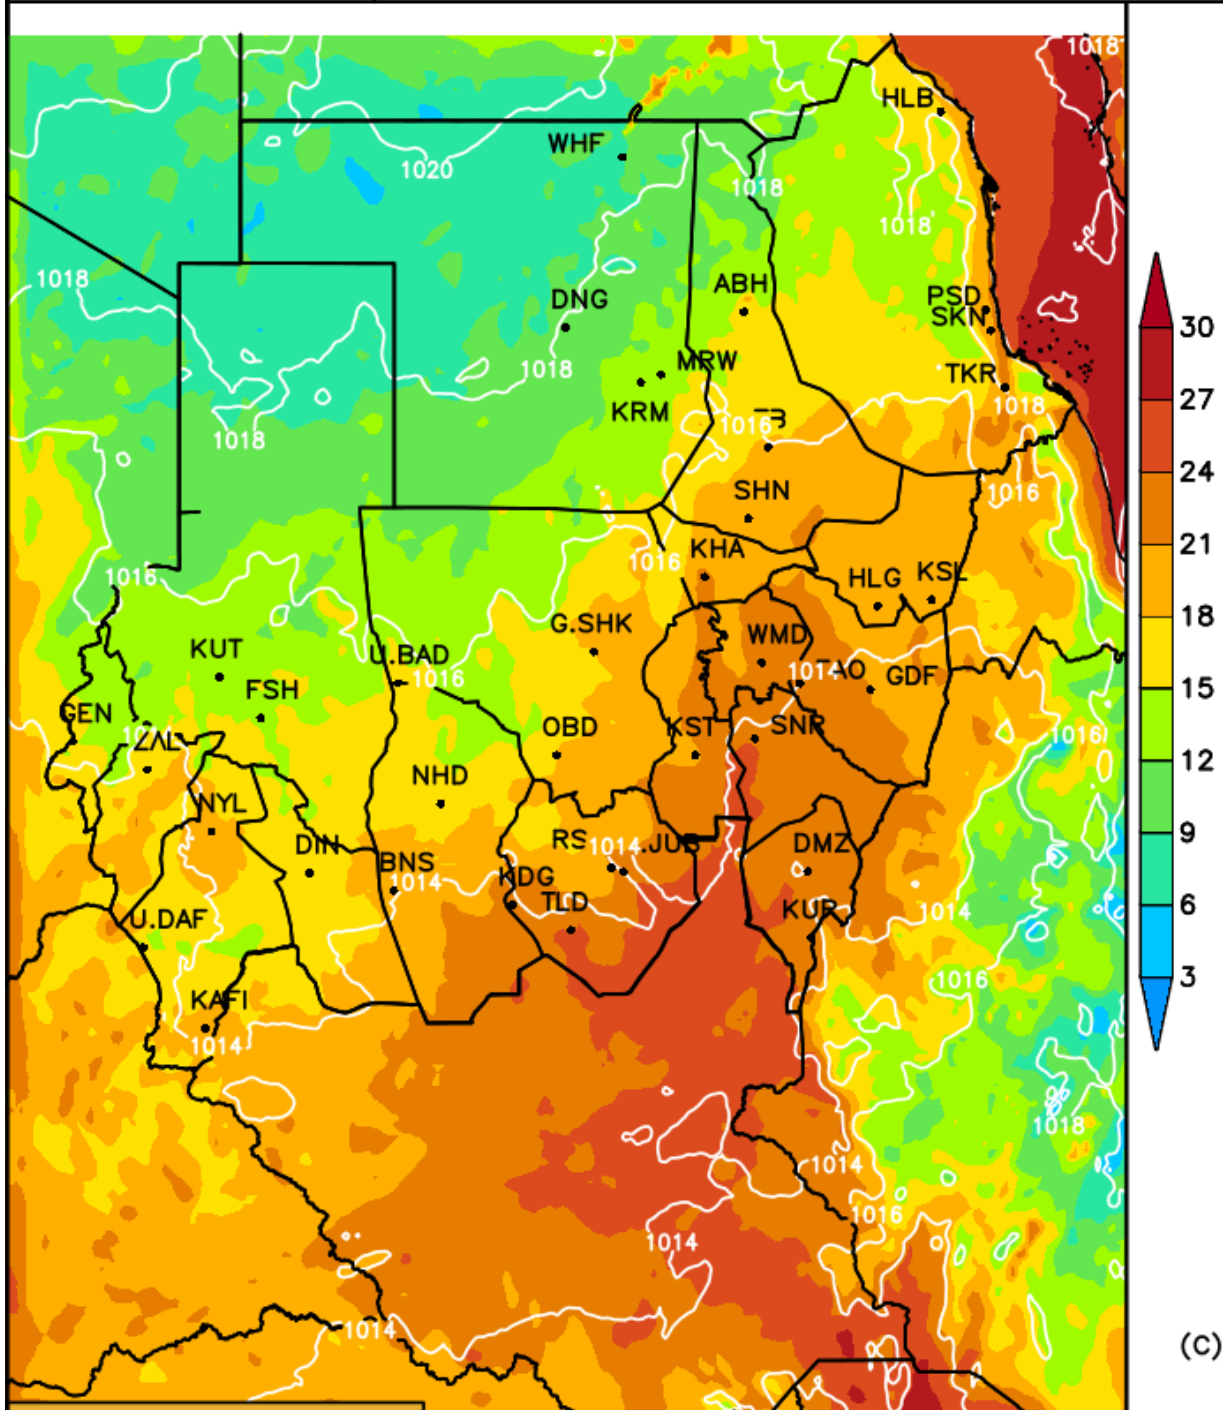

مخرجات (WRF_ EMS)

درجات الحرارة الصغرى المتوقعة

خلال الفترة

(29 نوفمبر – 01 ديسمبر) 2017م

Init Tue 28 NOV00:00Z
Fcst Wed 29 NOV04:00Z

MINIMUM TEMPERATURE [C] (shaded)

SLP [hPa] (contours)

(C)

Init Tue 28 NOV00:00Z
Fcst Thu 30 NOV04:00Z

MINIMUM TEMPERATURE [C] (shaded)

SLP [hPa] (contours)

(C)

Init Tue 28 NOV 00:00Z
Fcst Fri 01 DEC 04:00Z

MINIMUM TEMPERATURE [C] (shaded)

SLP [hPa] (contours)