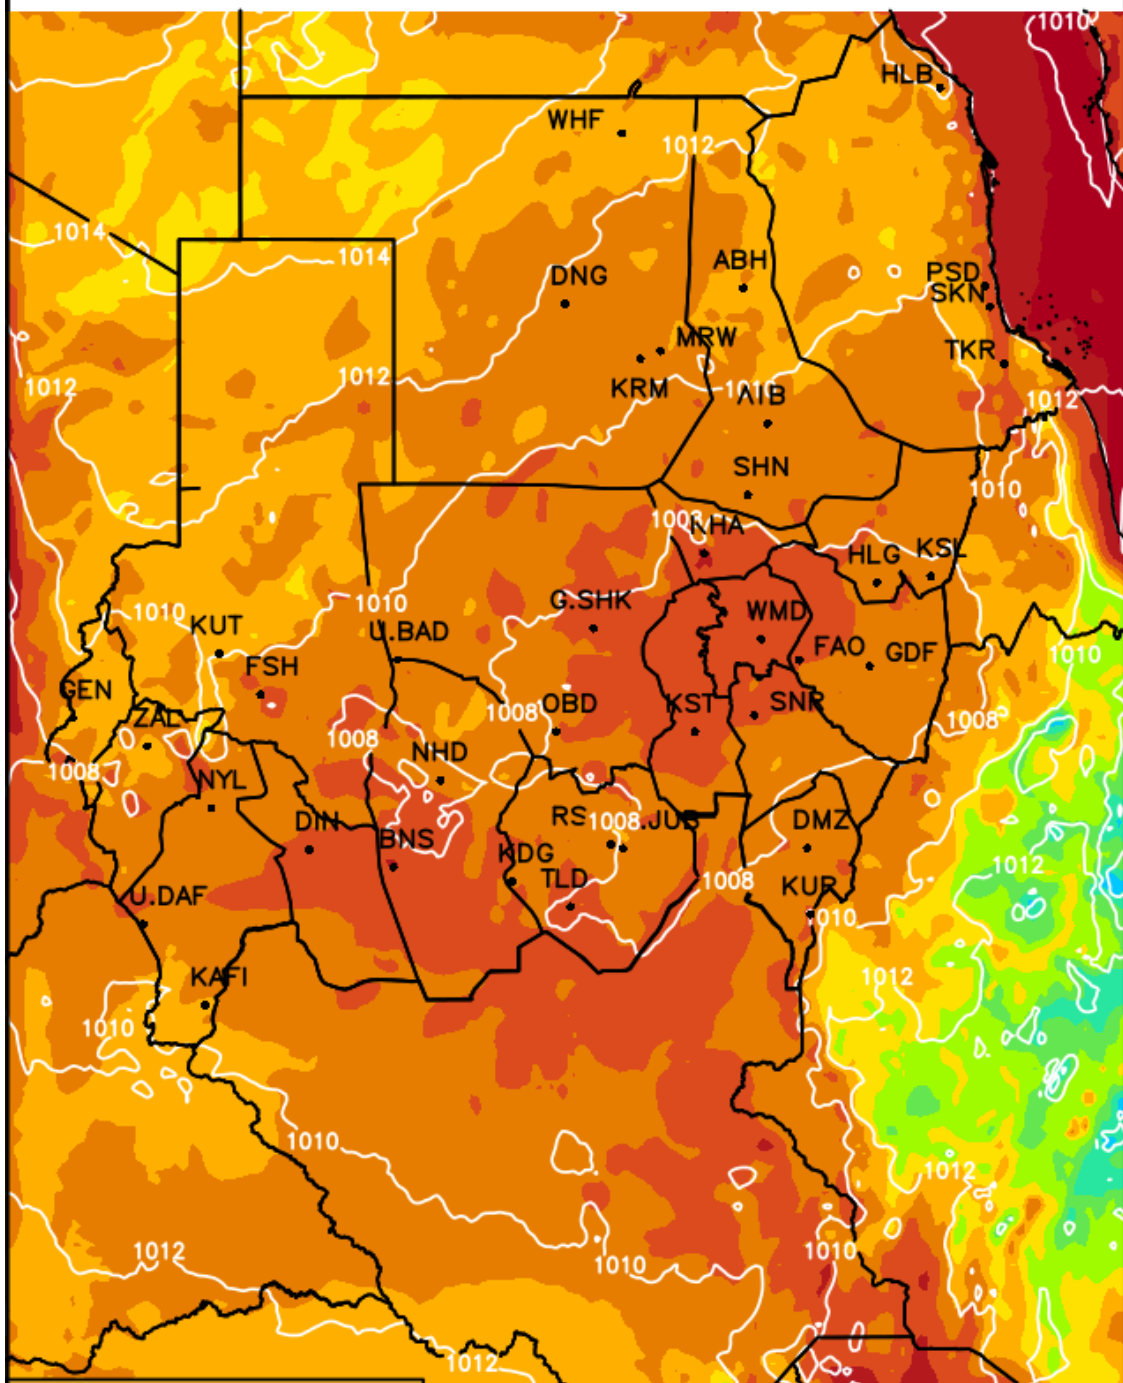

مخرجات (WRF_ EMS)

درجات الحرارة الصغرى المتوقعة

خلال الفترة

(09 - 11) أكتوبر 2017م

Init Sun 08 OCT 00:00Z
Fcst Mon 09 OCT 04:00Z

MINIMUM TEMPERATURE [C] (shaded)

SLP [hPa] (contours)

(C)

Init Sun 08 OCT 00:00Z
Fcst Tue 10 OCT 04:00Z

MINIMUM TEMPERATURE [C] (shaded)

SLP [hPa] (contours)

(C)

Init Sun 08 OCT 00:00Z
Fcst Wed 11 OCT 04:00Z

MINIMUM TEMPERATURE [C] (shaded)

SLP [hPa] (contours)

(C)