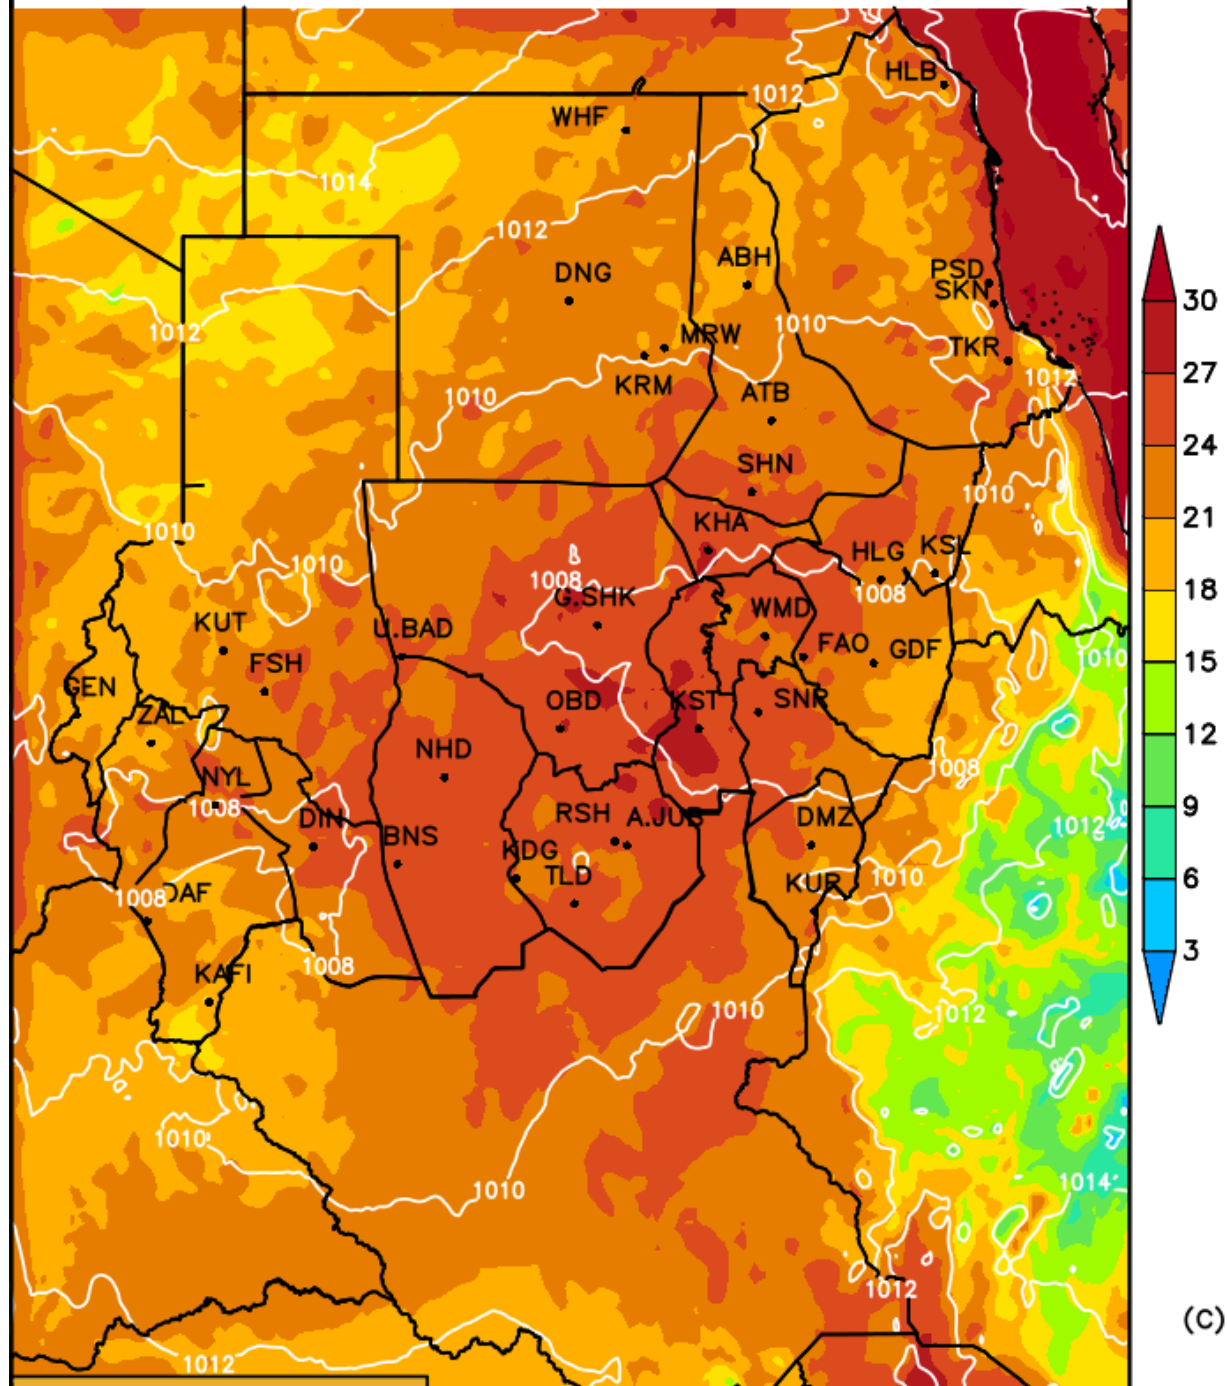

مخرجات (WRF_ EMS)

درجات الحرارة الصغرى المتوقعة

خلال الفترة

(09 - 11) أكتوبر 2017م

Init Sun 08 OCT 00:00Z
Fcst Mon 09 OCT 04:00Z

MINIMUM TEMPERATURE [C] (shaded)

SLP [hPa] (contours)

(C)

Init Sun 08 OCT 00:00Z
Fcst Tue 10 OCT 04:00Z

MINIMUM TEMPERATURE [C] (shaded)

SLP [hPa] (contours)

(C)

Init Sun 08 OCT 00:00Z
Fcst Wed 11 OCT 04:00Z

MINIMUM TEMPERATURE [C] (shaded)

SLP [hPa] (contours)

(C)