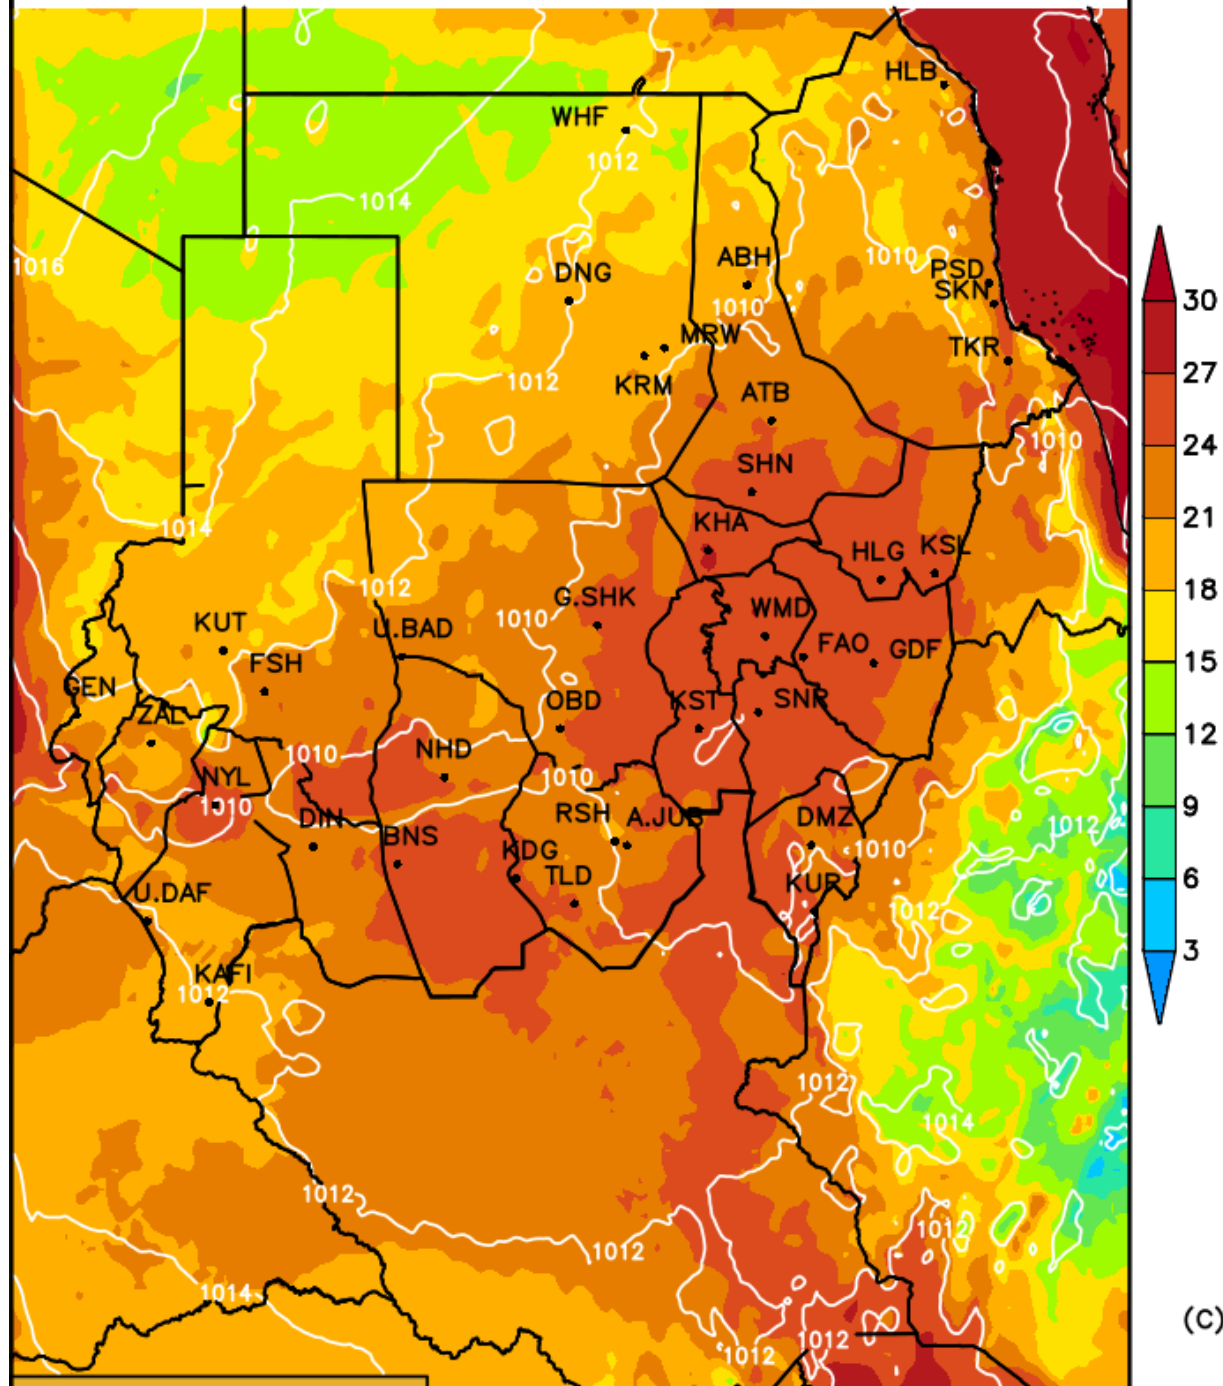

مخرجات (WRF_ EMS)

درجات الحرارة الصغرى المتوقعة

خلال الفترة

(09 - 11) أكتوبر 2017م

Init Sun 08 OCT 00:00Z
Fcst Mon 09 OCT 04:00Z

MINIMUM TEMPERATURE [C] (shaded)

SLP [hPa] (contours)

(C)

Init Sun 08 OCT 00:00Z
Fcst Tue 10 OCT 04:00Z

MINIMUM TEMPERATURE [C] (shaded)

SLP [hPa] (contours)

(C)

Init Sun 08 OCT 00:00Z
Fcst Wed 11 OCT 04:00Z

MINIMUM TEMPERATURE [C] (shaded)

SLP [hPa] (contours)

(C)